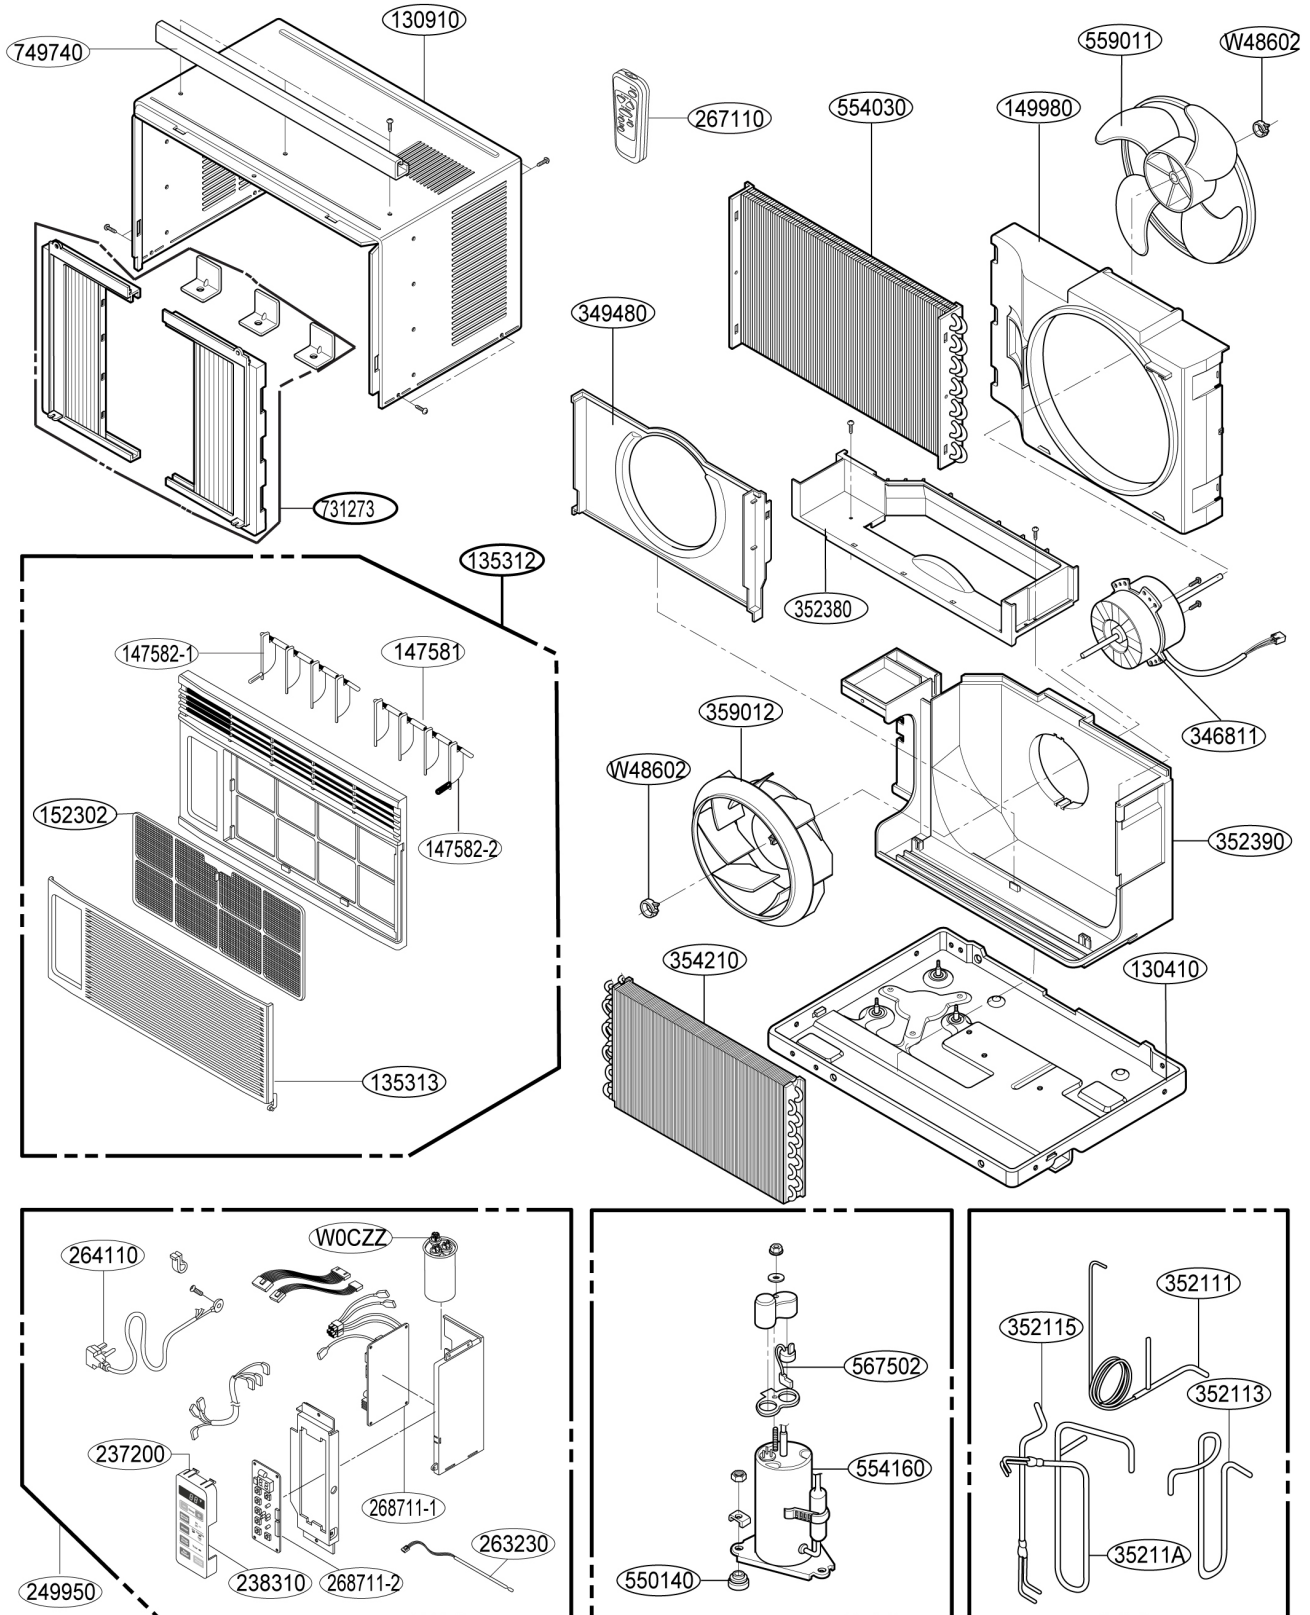

HEAT CONTROLLER, INC.

**REPLACEMENT  
PARTS**

**Room Air Conditioner  
RADS-51B**

# Replacement Parts List

RADS-51B		
LOC. NO.	PART DESCRIPTION	PART NO.
130410	Base Assembly, Weld	3041A20036G
130910	Cabinet Assembly, Single	3091AR6055M
135312	Grille Assembly, Front	3531A20087D
135313	Grille, Inlet	3530A10039H
147581	Link	4520AR3191A
147582-1	Louver, Vertical	5990AR3190C
147582-2	Louver, Vertical	5990AR3190D
149980	Shroud	4998AR1608A
152302	Filter, Air	5231AR2148A
237200	Panel, Control	3720A20017A
238310	Escutcheon	3831A10001F
249950	Case Assembly, Control	ABQ30999202
263230	Thermistor, Ntc	6323A20003S
264110	Power Cord Assembly	6411A20056A
267110	Remote Controller Assembly	6711A20066C
268711-2	Pcb Assembly, Main	EBR39266506
268711-1	Pcb Assembly, Display	6871A20432B
346811	Motor Assembly, AC, Single	4681A10016N
349480	Orifice	4948A10016B
352111	Tube Assembly, Capillary	5211AR3332N
352113	Tube Assembly, Discharge	5211A10129A
352115	Tube Assembly, Evaporator (In)	5211A10063E
35211A	Tube Assembly, Suction	5211A10062G
352380	Guide, Air	5238A20013A
352390	Guide Assembly, Air	5239A30003G
354210	Evaporator Assembly, First	5421A20016L
359012	Fan, Turbo	5900A10005B
550140	Damper, Compressor	5040AR4195A
554030	Condenser Assembly, First	5403A20009R
554160	Compressor Set, KOREA	2520UABC2JA
559011	Fan Assembly, Axial	5901A20011B
567502	Overload Protect	6750U-L050A
731273	Install Part Assembly, Single	3127A20074A
749740	Guide	5210AR3196C
W0CZZ	Capacitor, Film, Box	0CZZA20005B
W48602	Clamp, Spring	3H02932B