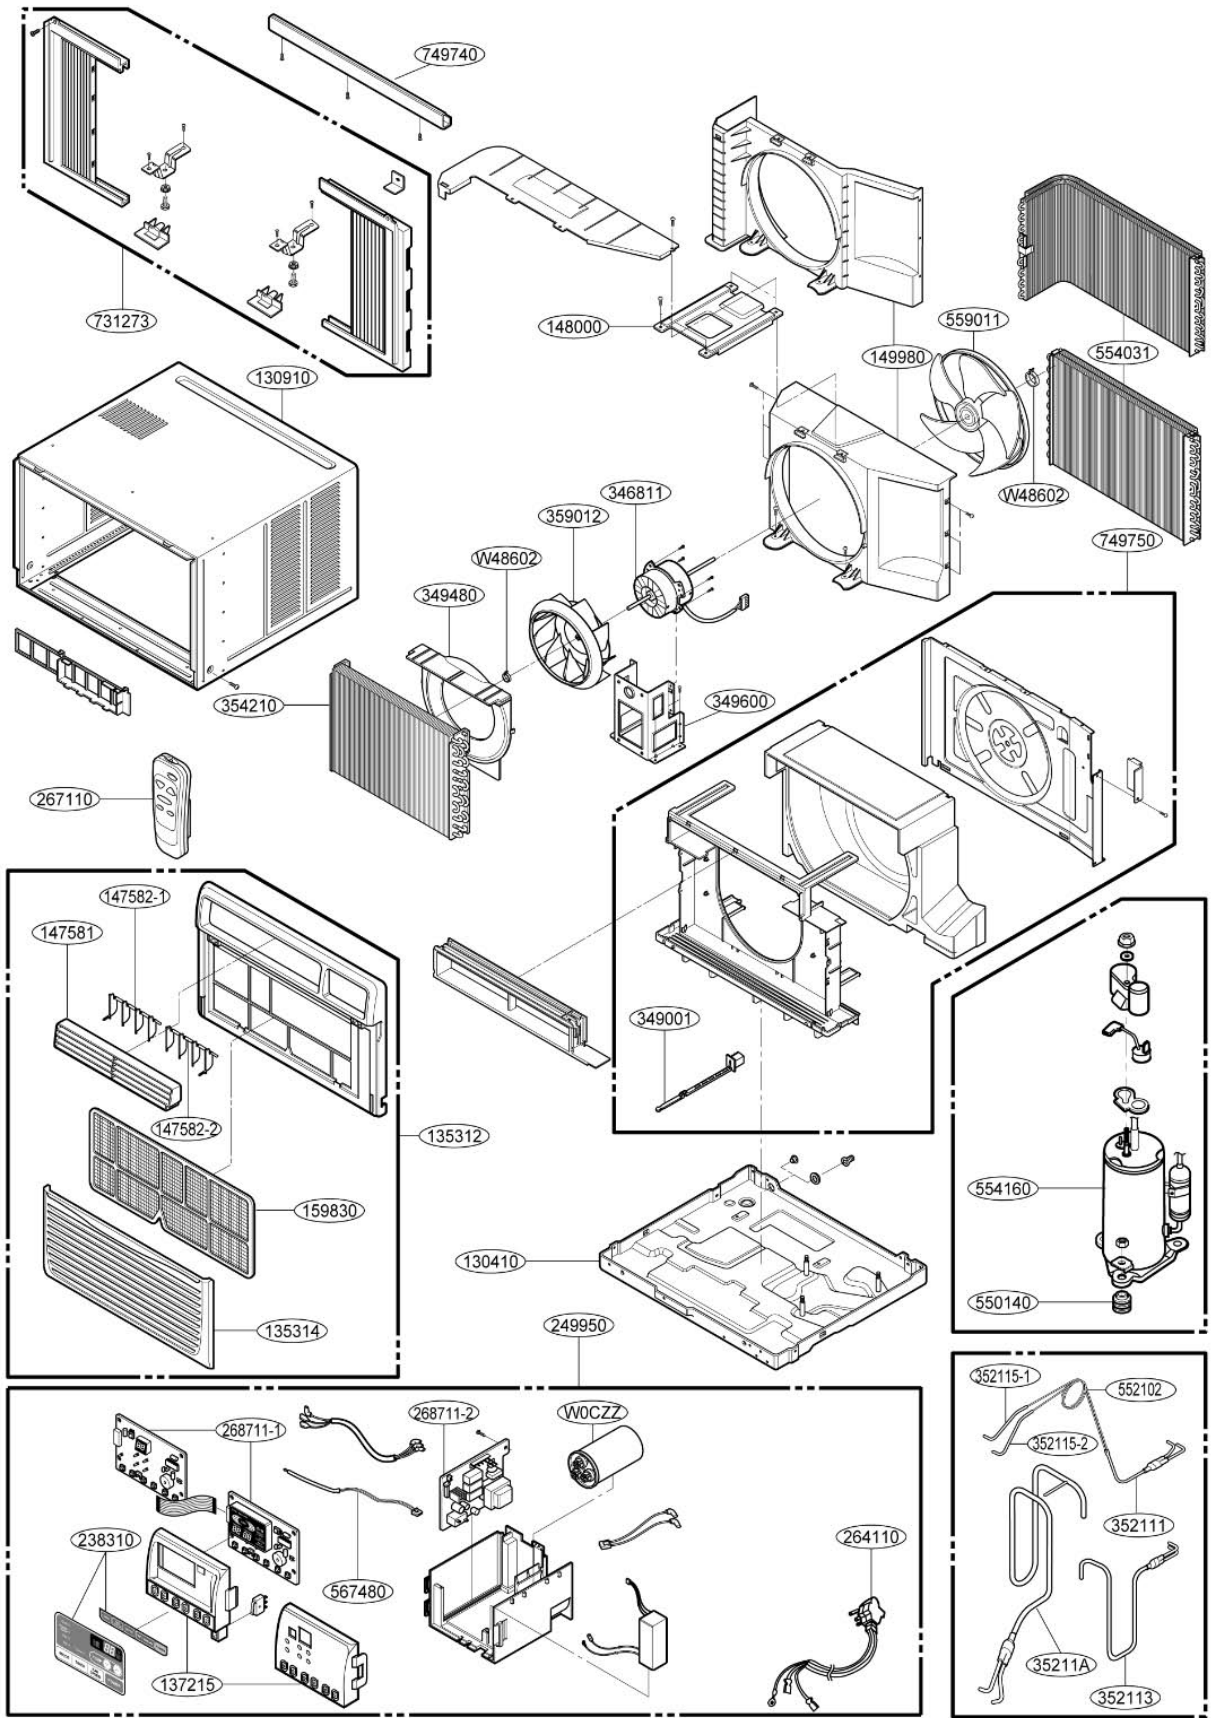

Exploded View