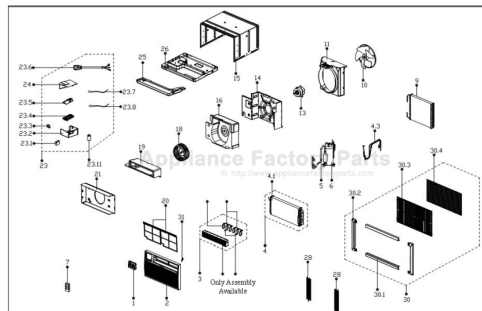

[Find Your COMFORT-AIRE Air Conditioner Parts - Select From 599 Models](#)

----- Manual continues below -----