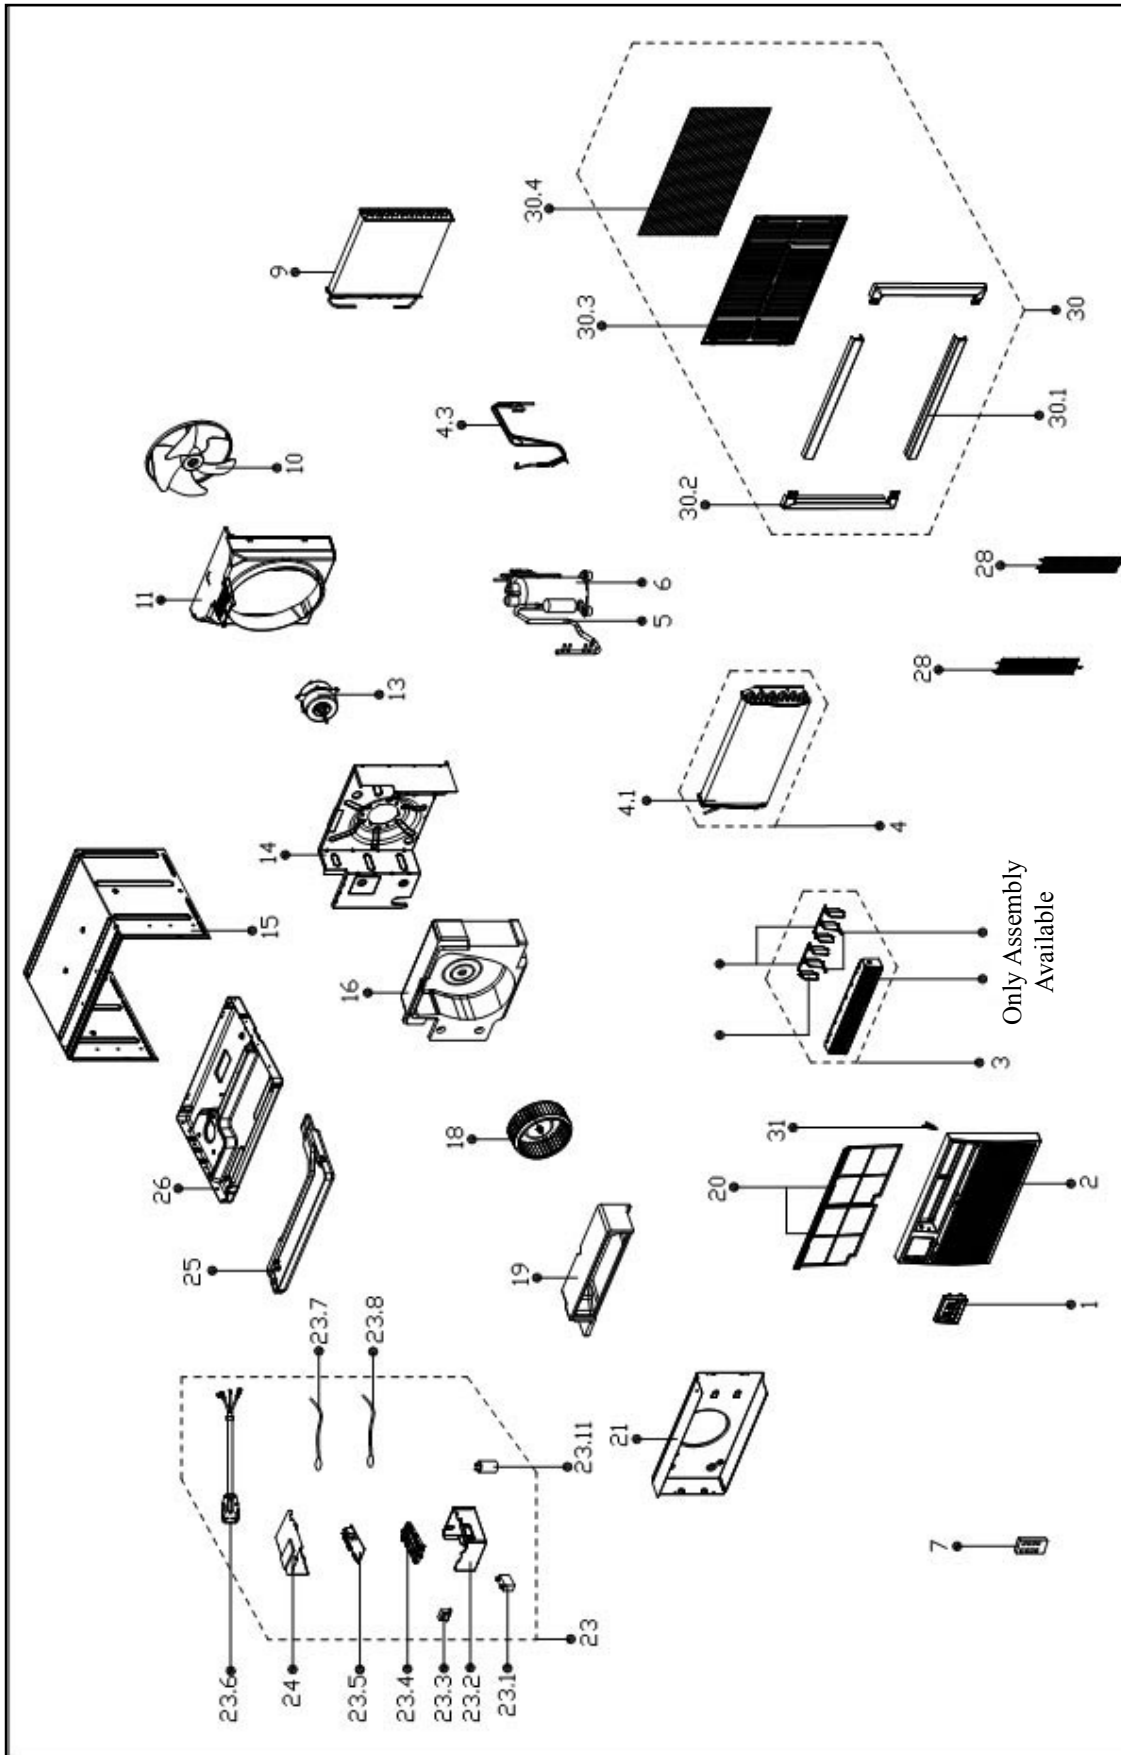

----- Manual continues below -----

PARTS LIST

Room Air Conditioner with R-410A: BG-81P

EXPLODED VIEW

REPLACEMENT PARTS

Location	Part Name	Quantity	Part No.
1	Display box assembly	1	17220300A04743
2	Front panel	1	12120300A06299
3	Air outlet assembly	1	12120300A06796
4	Evaporator coil assembly	1	15820300001187
4.1	Evaporator	1	15820300001188
4.3	Capillary assembly	1	15120300002825
5	Discharge pipe assembly	1	15120300001089
6	Compressor	1	11103010000932
7	Remote controller	1	17317000A06156
9	Condenser assembly	1	15820300000585
10	Axial flow fan	1	12100105000053
11	Rear separating	1	12120300000548
13	Asynchronous motor	1	11002012004042
14	Front separating board	1	12220300000568
15	Cabinet	1	12220300000788
16	Rear volute shell	1	12820300000032
18	Centrifugal fan	1	12100103000063
19	Front volute shell	1	12820300000075
20	Air filter	1	12120300A06298
21	Box for Electronic heater	1	12220300001094
23	Electronic control box assembly	1	17220300000682
23.1	Capacitor of fan motor	1	17400101000037
23.2	Electronic control box	1	12220300000467
23.3	Transformer	1	11203103000120
23.4	Bracket of main control board	1	12120300000521
23.5	Main control board assembly	1	17120300001833
23.6	Power cord	1	17401202000226
23.7	Pipe temperature sensor assembly	1	11201007000126
23.8	Ambient temperature sensor assembly	1	11201007000003
23.11	Capacitor of compressor	1	17400103000052
24	Cover of electronic control box	1	12220300001092
25	Condenser water tray	1	12820300000059
26	Chassis assembly	1	12220300000420
28	Grille	1	12220300001103
28	Grille	1	12220300001104
30	Installation accessory	1	12020300000247
30.1	Up and down shutter frame	2	12120300001338
30.2	Left and right shutter frame	2	12120300001374
30.3	Rear grille	1	12920300000001
30.4	Plastic net	1	12120300001299
31	Filter guide	1	12120300001302