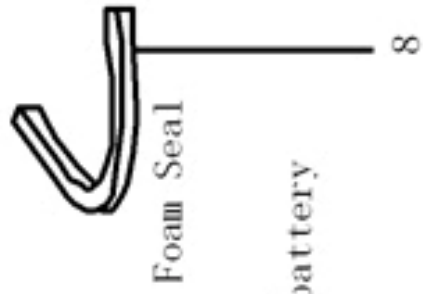

----- Manual continues below -----

HEAT CONTROLLER, INC.

REPLACEMENT
PARTS

RG-61A
Room Air Conditioner

AC-01-088a

RG-61A

FIGURE NO.	PART NO.	NAME	DESCRIPTION
1	AC-3300-14	GUIDE	
2	AC-2950-39	FRAME	ACCORDIAN SCREEN [L]
3	AC-2950-40	FRAME	ACCORDIAN SCREEN [R]
4	AC-6100-40	SCREEN	ACCORDIAN
5	AC-6150-12	SCREW	
6	AC-6150-15	SCREW	25mm WOOD
7	AC-0840-12	BRACE	ANGLE
8	AC-3100-44	GASKET	
9	AC-5620-30	REMOTE	