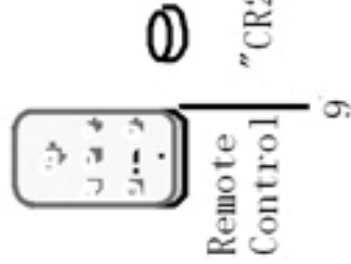

----- Manual continues below -----

HEAT CONTROLLER, INC.

REPLACEMENT
PARTS

RG-61A
Room Air Conditioner

AC-01-088a

RG-61A

FIGURE NO.	PART NO.	NAME	DESCRIPTION
1	AC-3300-14	GUIDE	
2	AC-2950-39	FRAME	ACCORDIAN SCREEN [L]
3	AC-2950-40	FRAME	ACCORDIAN SCREEN [R]
4	AC-6100-40	SCREEN	ACCORDIAN
5	AC-6150-12	SCREW	
6	AC-6150-15	SCREW	25mm WOOD
7	AC-0840-12	BRACE	ANGLE
8	AC-3100-44	GASKET	
9	AC-5620-30	REMOTE	

AC-01-088

RG-61A

FIGURE NO.	PART NO.	NAME	DESCRIPTION
1	AC-5200-256	PANEL	FRONT
2	AC-1950-38	COVER	EVAPORATOR
3	AC-2650-23	EVAPORATOR	ASSY (SENLIN)
4	AC-5255-120	PIPE	SUCTION ASSY
5	AC-5255-91	PIPE	CAPILLIARY (SENLIN)
6	AC-1750-49	COMPRESSOR	
7	AC-5255-89	PIPE	VENT (LG & RECHI)
8	AC-1800-23	CONDENSER	ASSY (LG)
9	AC-5200-269	PANEL	INDICATOR
10	AC-5300-31	PLATE	CONDUIT
11	AC-2750-18	FAN	BLOWER WHEEL
12	AC-1470-10	CASE	BLOWER SCROLL
13	AC-5100-15	PAD	
14	AC-4550-148	MOTOR	
15	AC-2750-19	FAN	AXIAL CONDENSER
16	AC-6500-05	SHROUD	CONDENSER
17	AC-4000-25	KNOB	TOP
18	AC-7100-35	SWITCH	
19	AC-3300-14	GUIDE	
20	AC-6150-12	SCREW	
21	AC-5100-12	PAD	UPPER
22	AC-1300-11	CABINET	
23	AC-5100-14	PAD	SIDE
24	AC-5300-35	PLATE	BOTTOM (SENLIN)
25	AC-5150-12	PAN	DRAIN
26	AC-7350-15	THERMOSTAT	
27	AC-1400-25	CAPACITOR	FAN
28	AC-1400-03	CAPACITOR	COMPRESSOR (35uf/250v)
29	AC-1650-17	CLIP	CAPACITOR
30	AC-1650-45	CLIP	POWER CORD
31	AC-0800-96	BOX	ELECTRICAL