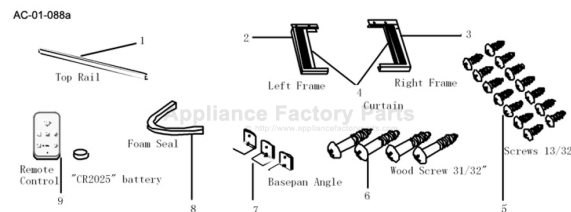

[Find Your COMFORT-AIRE Air Conditioner Parts - Select From 599 Models](#)

----- Manual continues below -----