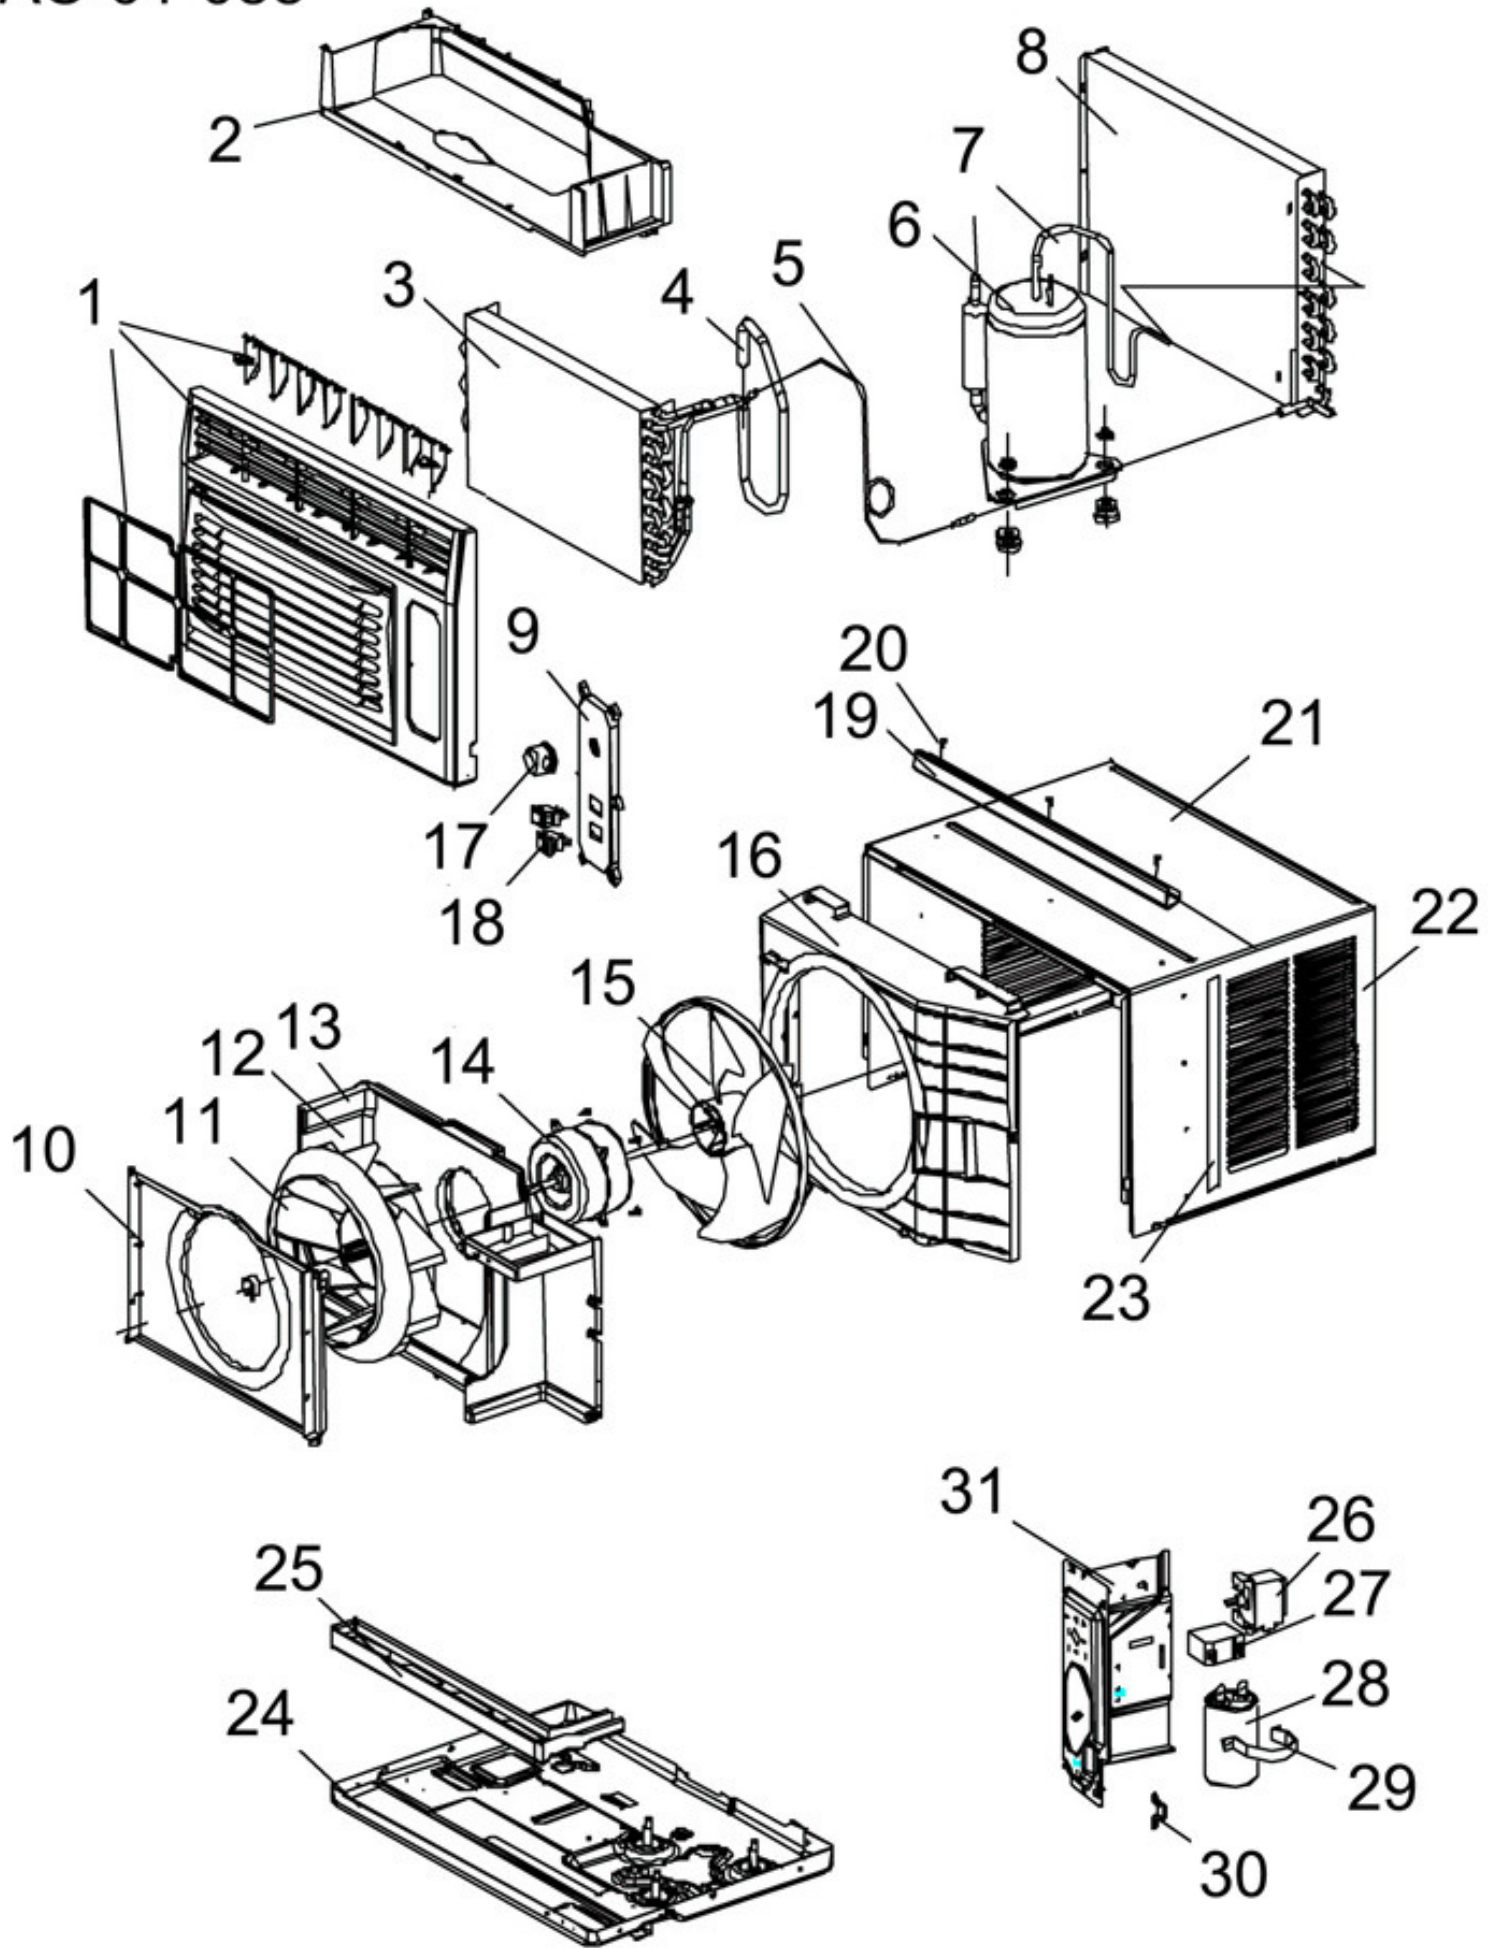

----- Manual continues below -----

HEAT CONTROLLER, INC.

REPLACEMENT
PARTS

RG-61A
Room Air Conditioner

AC-01-088a

RG-61A

FIGURE NO.	PART NO.	NAME	DESCRIPTION
1	AC-3300-14	GUIDE	
2	AC-2950-39	FRAME	ACCORDIAN SCREEN [L]
3	AC-2950-40	FRAME	ACCORDIAN SCREEN [R]
4	AC-6100-40	SCREEN	ACCORDIAN
5	AC-6150-12	SCREW	
6	AC-6150-15	SCREW	25mm WOOD
7	AC-0840-12	BRACE	ANGLE
8	AC-3100-44	GASKET	
9	AC-5620-30	REMOTE	

AC-01-088

RG-61A

FIGURE NO.	PART NO.	NAME	DESCRIPTION
1	AC-5200-256	PANEL	FRONT
2	AC-1950-38	COVER	EVAPORATOR
3	AC-2650-23	EVAPORATOR	ASSY (SENLIN)
4	AC-5255-120	PIPE	SUCTION ASSY
5	AC-5255-91	PIPE	CAPILLIARY (SENLIN)
6	AC-1750-49	COMPRESSOR	
7	AC-5255-89	PIPE	VENT (LG & RECHI)
8	AC-1800-23	CONDENSER	ASSY (LG)
9	AC-5200-269	PANEL	INDICATOR
10	AC-5300-31	PLATE	CONDUIT
11	AC-2750-18	FAN	BLOWER WHEEL
12	AC-1470-10	CASE	BLOWER SCROLL
13	AC-5100-15	PAD	
14	AC-4550-148	MOTOR	
15	AC-2750-19	FAN	AXIAL CONDENSER
16	AC-6500-05	SHROUD	CONDENSER
17	AC-4000-25	KNOB	TOP
18	AC-7100-35	SWITCH	
19	AC-3300-14	GUIDE	
20	AC-6150-12	SCREW	
21	AC-5100-12	PAD	UPPER
22	AC-1300-11	CABINET	
23	AC-5100-14	PAD	SIDE
24	AC-5300-35	PLATE	BOTTOM (SENLIN)
25	AC-5150-12	PAN	DRAIN
26	AC-7350-15	THERMOSTAT	
27	AC-1400-25	CAPACITOR	FAN
28	AC-1400-03	CAPACITOR	COMPRESSOR (35uf/250v)
29	AC-1650-17	CLIP	CAPACITOR
30	AC-1650-45	CLIP	POWER CORD
31	AC-0800-96	BOX	ELECTRICAL