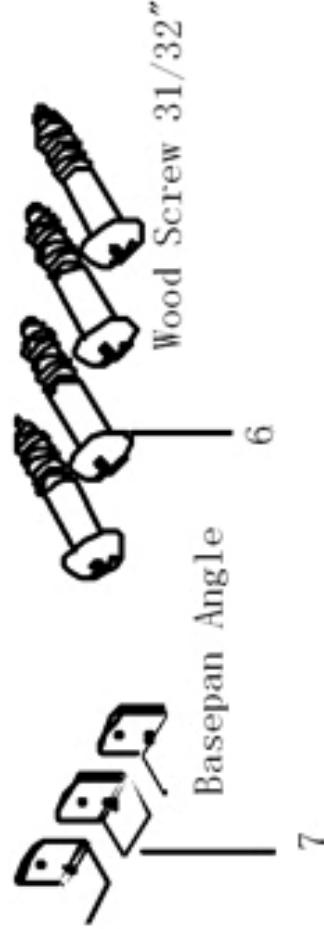

This Owner's Manual is provided and hosted by Appliance Factory Parts.

COMFORT-AIRE RG-61A Owner's Manual

[Shop genuine replacement parts for COMFORT-AIRE
RG-61A](#)

[Find Your COMFORT-AIRE Air Conditioner Parts - Select From 599 Models](#)

----- Manual continues below -----

HEAT CONTROLLER, INC.

REPLACEMENT
PARTS

RG-61A
Room Air Conditioner

AC-01-088a

RG-61A

FIGURE NO.	PART NO.	NAME	DESCRIPTION
1	AC-3300-14	GUIDE	
2	AC-2950-39	FRAME	ACCORDIAN SCREEN [L]
3	AC-2950-40	FRAME	ACCORDIAN SCREEN [R]
4	AC-6100-40	SCREEN	ACCORDIAN
5	AC-6150-12	SCREW	
6	AC-6150-15	SCREW	25mm WOOD
7	AC-0840-12	BRACE	ANGLE
8	AC-3100-44	GASKET	
9	AC-5620-30	REMOTE	

AC-01-088

RG-61A

FIGURE NO.	PART NO.	NAME	DESCRIPTION
1	AC-5200-256	PANEL	FRONT
2	AC-1950-38	COVER	EVAPORATOR
3	AC-2650-23	EVAPORATOR	ASSY (SENLIN)
4	AC-5255-120	PIPE	SUCTION ASSY
5	AC-5255-91	PIPE	CAPILLIARY (SENLIN)
6	AC-1750-49	COMPRESSOR	
7	AC-5255-89	PIPE	VENT (LG & RECHI)
8	AC-1800-23	CONDENSER	ASSY (LG)
9	AC-5200-269	PANEL	INDICATOR
10	AC-5300-31	PLATE	CONDUIT
11	AC-2750-18	FAN	BLOWER WHEEL
12	AC-1470-10	CASE	BLOWER SCROLL
13	AC-5100-15	PAD	
14	AC-4550-148	MOTOR	
15	AC-2750-19	FAN	AXIAL CONDENSER
16	AC-6500-05	SHROUD	CONDENSER
17	AC-4000-25	KNOB	TOP
18	AC-7100-35	SWITCH	
19	AC-3300-14	GUIDE	
20	AC-6150-12	SCREW	
21	AC-5100-12	PAD	UPPER
22	AC-1300-11	CABINET	
23	AC-5100-14	PAD	SIDE
24	AC-5300-35	PLATE	BOTTOM (SENLIN)
25	AC-5150-12	PAN	DRAIN
26	AC-7350-15	THERMOSTAT	
27	AC-1400-25	CAPACITOR	FAN
28	AC-1400-03	CAPACITOR	COMPRESSOR (35uf/250v)
29	AC-1650-17	CLIP	CAPACITOR
30	AC-1650-45	CLIP	POWER CORD
31	AC-0800-96	BOX	ELECTRICAL