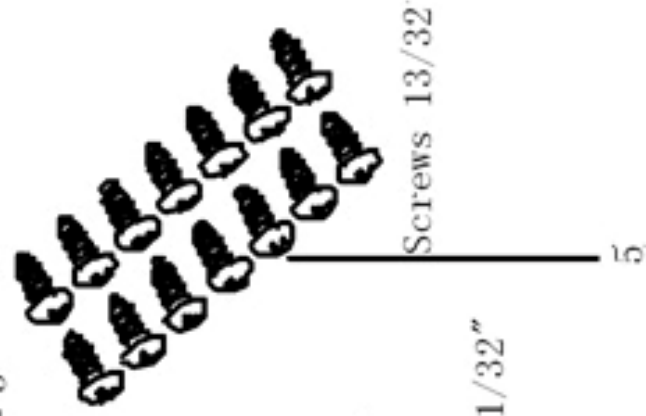

This Owner's Manual is provided and hosted by Appliance Factory Parts.

COMFORT-AIRE RG-61A Owner's Manual

[Shop genuine replacement parts for COMFORT-AIRE
RG-61A](#)

[Find Your COMFORT-AIRE Air Conditioner Parts - Select From 599 Models](#)

----- Manual continues below -----

HEAT CONTROLLER, INC.

REPLACEMENT
PARTS

RG-61A
Room Air Conditioner

AC-01-088a

RG-61A

FIGURE NO.	PART NO.	NAME	DESCRIPTION
1	AC-3300-14	GUIDE	
2	AC-2950-39	FRAME	ACCORDIAN SCREEN [L]
3	AC-2950-40	FRAME	ACCORDIAN SCREEN [R]
4	AC-6100-40	SCREEN	ACCORDIAN
5	AC-6150-12	SCREW	
6	AC-6150-15	SCREW	25mm WOOD
7	AC-0840-12	BRACE	ANGLE
8	AC-3100-44	GASKET	
9	AC-5620-30	REMOTE	