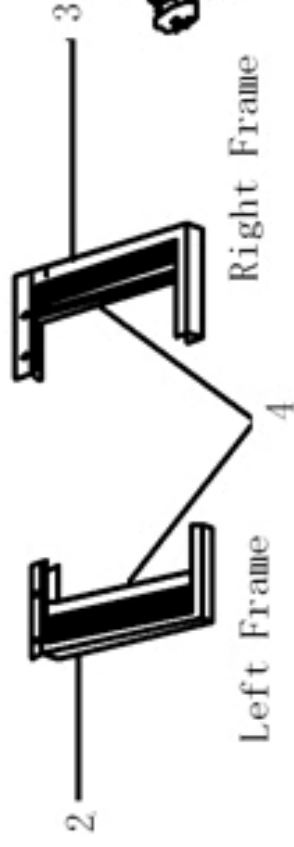

This Owner's Manual is provided and hosted by Appliance Factory Parts.

COMFORT-AIRE RG-61A Owner's Manual

[Shop genuine replacement parts for COMFORT-AIRE
RG-61A](#)

[Find Your COMFORT-AIRE Air Conditioner Parts - Select From 599 Models](#)

----- Manual continues below -----

HEAT CONTROLLER, INC.

REPLACEMENT
PARTS

RG-61A
Room Air Conditioner

AC-01-088a

RG-61A

FIGURE NO.	PART NO.	NAME	DESCRIPTION
1	AC-3300-14	GUIDE	
2	AC-2950-39	FRAME	ACCORDIAN SCREEN [L]
3	AC-2950-40	FRAME	ACCORDIAN SCREEN [R]
4	AC-6100-40	SCREEN	ACCORDIAN
5	AC-6150-12	SCREW	
6	AC-6150-15	SCREW	25mm WOOD
7	AC-0840-12	BRACE	ANGLE
8	AC-3100-44	GASKET	
9	AC-5620-30	REMOTE	

AC-01-088

RG-61A

FIGURE NO.	PART NO.	NAME	DESCRIPTION
1	AC-5200-256	PANEL	FRONT
2	AC-1950-38	COVER	EVAPORATOR
3	AC-2650-23	EVAPORATOR	ASSY (SENLIN)
4	AC-5255-120	PIPE	SUCTION ASSY
5	AC-5255-91	PIPE	CAPILLIARY (SENLIN)
6	AC-1750-49	COMPRESSOR	
7	AC-5255-89	PIPE	VENT (LG & RECHI)
8	AC-1800-23	CONDENSER	ASSY (LG)
9	AC-5200-269	PANEL	INDICATOR
10	AC-5300-31	PLATE	CONDUIT
11	AC-2750-18	FAN	BLOWER WHEEL
12	AC-1470-10	CASE	BLOWER SCROLL
13	AC-5100-15	PAD	
14	AC-4550-148	MOTOR	
15	AC-2750-19	FAN	AXIAL CONDENSER
16	AC-6500-05	SHROUD	CONDENSER
17	AC-4000-25	KNOB	TOP
18	AC-7100-35	SWITCH	
19	AC-3300-14	GUIDE	
20	AC-6150-12	SCREW	
21	AC-5100-12	PAD	UPPER
22	AC-1300-11	CABINET	
23	AC-5100-14	PAD	SIDE
24	AC-5300-35	PLATE	BOTTOM (SENLIN)
25	AC-5150-12	PAN	DRAIN
26	AC-7350-15	THERMOSTAT	
27	AC-1400-25	CAPACITOR	FAN
28	AC-1400-03	CAPACITOR	COMPRESSOR (35uf/250v)
29	AC-1650-17	CLIP	CAPACITOR
30	AC-1650-45	CLIP	POWER CORD
31	AC-0800-96	BOX	ELECTRICAL