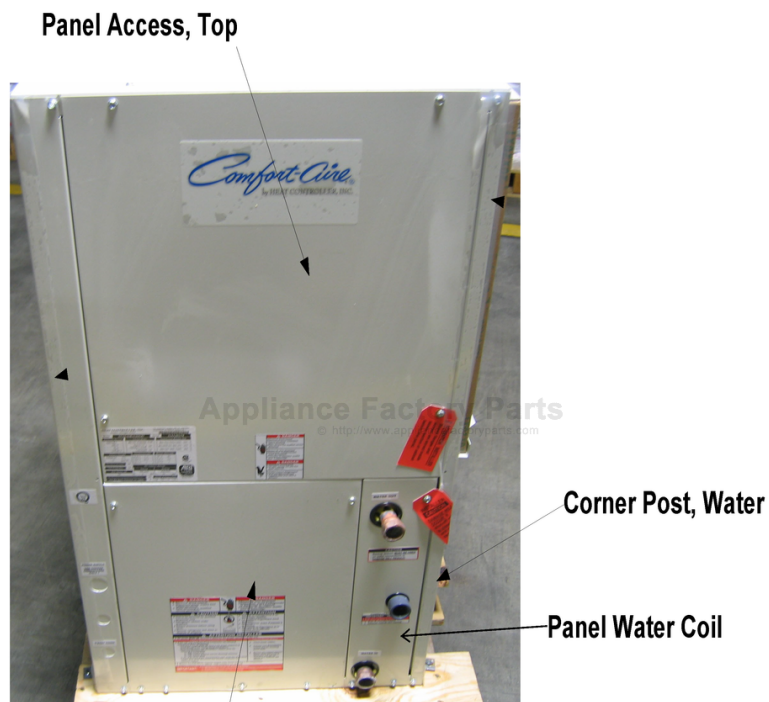

# COMFORT-AIRE HCV009 Owner's Manual

[Shop genuine replacement parts for COMFORT-AIRE HCV009](#)

Front Panel, Access Controls

HCV Sheetmetal Parts

[Find Your COMFORT-AIRE HVAC Parts - Select From 1487 Models](#)