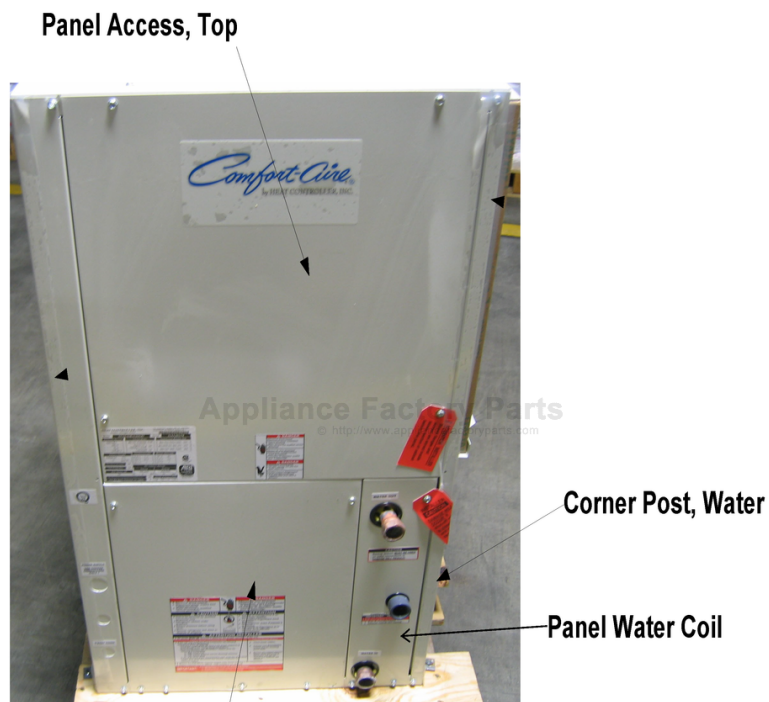

# COMFORT-AIRE HCV012 Owner's Manual

[Shop genuine replacement parts for COMFORT-AIRE HCV012](#)

Front Panel, Access Controls

HCV Sheetmetal Parts

[Find Your COMFORT-AIRE HVAC Parts - Select From 1487 Models](#)