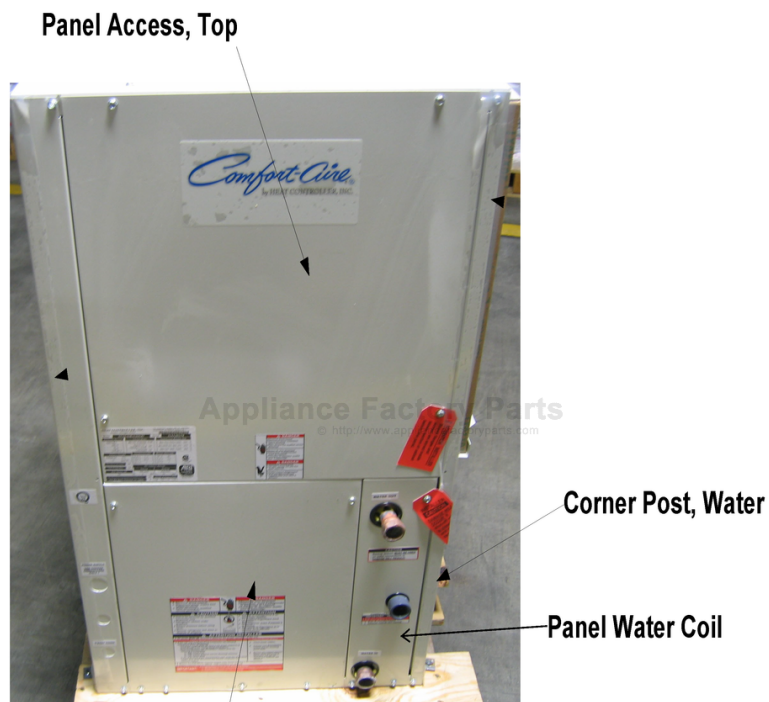

# COMFORT-AIRE HCV 24 Owner's Manual

[Shop genuine replacement parts for COMFORT-AIRE  
HCV 24](#)

Front Panel, Access Controls

HCV Sheetmetal Parts

[Find Your COMFORT-AIRE HVAC Parts - Select From 1487 Models](#)