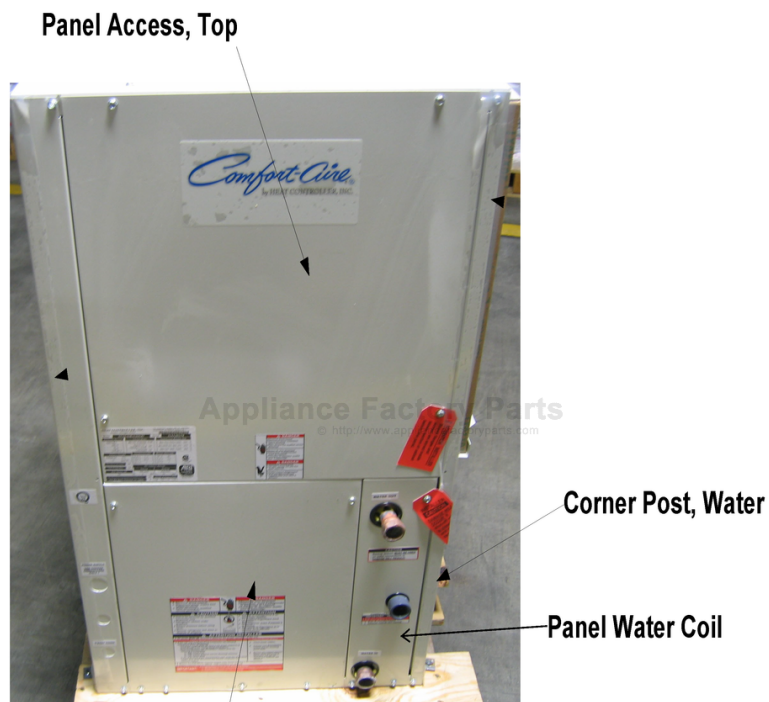

Front Panel, Access Controls

HCV Sheetmetal Parts

[Find Your COMFORT-AIRE HVAC Parts - Select From 1487 Models](#)

----- Manual continues below -----

PARTS LIST

WATER SOURCE HEAT PUMPS

HCH/HCV

HEAT CONTROLLER, INC.