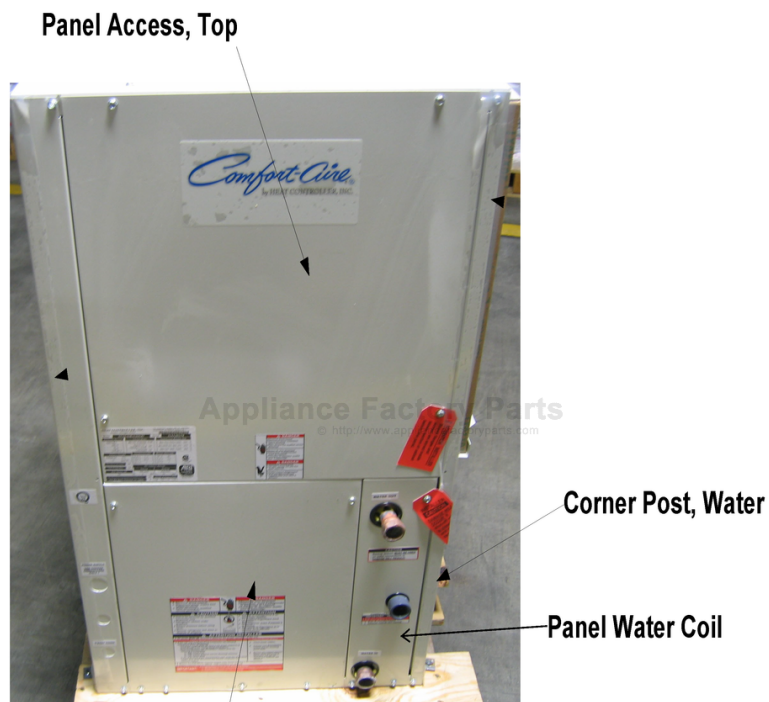

This Owner's Manual is provided and hosted by [Appliance Factory Parts](http://www.ApplianceFactoryParts.com).

COMFORT-AIRE HCV 036 Owner's Manual

[Shop genuine replacement parts for COMFORT-AIRE
HCV 036](#)