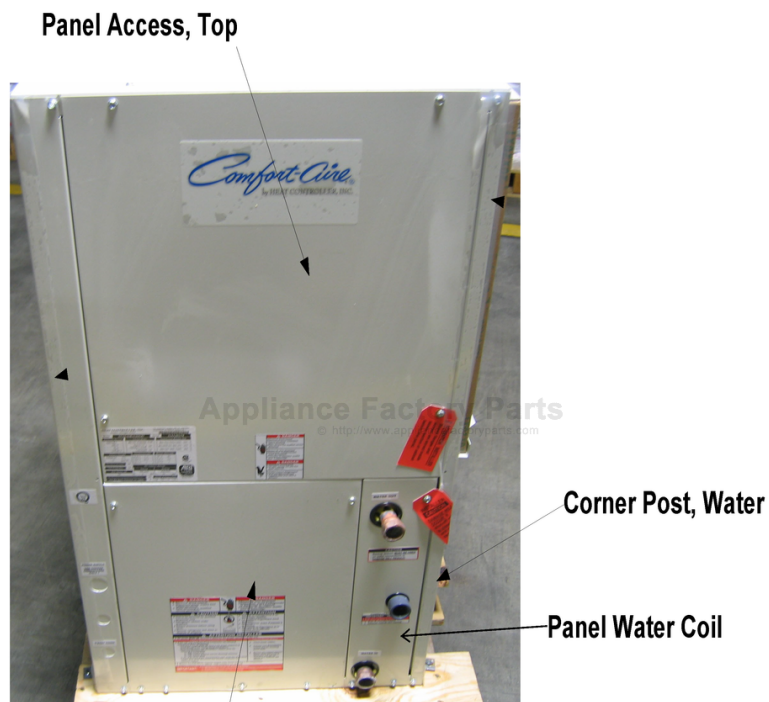

Front Panel, Access Controls

HCV Sheetmetal Parts

[Find Your COMFORT-AIRE HVAC Parts - Select From 1487 Models](#)

----- Manual continues below -----

PARTS LIST
WATER SOURCE HEAT PUMPS
HCH/HCV

HEAT CONTROLLER, INC.