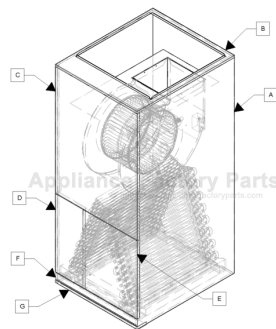

This Owner's Manual is provided and hosted by [Appliance Factory Parts](#).

COMFORT-AIRE AHG36-00-1A Owner's Manual

**[Shop genuine replacement parts for COMFORT-AIRE
AHG36-00-1A](#)**

[Find Your COMFORT-AIRE HVAC Parts - Select From 1486 Models](#)

----- Manual continues below -----

MODEL NUMBER	DESCRIPTION	COIL	VERTICAL PLATIC PAN	HORIZONTAL DRAIN PAN	A WRAPPER	B TOP	C BLOWER DOOR	D MANIFOLD DOOR	AC
AHG24-0A	H41-46-26AA2BCCC1X/	CA024A8Y2D	R86EB0220	R86CF0024	R87IR0005	R87IAE016	R87IFC001	R87IFBX07	F
AHG30-0A	H41-37-39AA2BCCC1X/	CA036A8W2D	R86EB0220	R86CF0024	R87IR0005	R87IAE016	R87IFC001	R87IFBX07	F
AHG36-0A	H15-49-50AA2BCCC1X/	CA036A8W2D	R86EB0222	R86EB0204	R87IQ0002	R87IX0015	R87IXB001	R87IXA001	F
AHG48-0A	H15-52-67AA2BCCC1X/	CA048A8W5Y	R86EB0222	R86EB0204	R87IQ0002	R87IX0015	R87IXB001	R87IXA004	F
AHG60-0A	H15-53-80AA2BCCC1X/	CA060A6E5Y	R86CG0029	R86CG0028	R87IQ0002	R87IX0015	R87IXB001	R87IXA004	F
AHG24-00-1A	S41-45-00-C1BACP1X/	CA024A8Y2D	R86EB0220	R86CF0024	R87MR0005	R87IAE017	R87IFC001	R87IFBX07	F
AHG36-00-1A	S41-34-00-C1BACP1X/	CA036A8W2D	R86EB0222	R86CF0024	R87MR0005	R87IAE017	R87IFC001	R87IFBX07	F
AHG48-00-1A	S15-55-00-C1BACP1X/	CA048A8W5Y	R86EB0222	R86EB0204	R87MQ0002	R87IX0013	R87IXB001	R87IXA001	F
AHG60-00-1A	S15-51-00-C1BACP1X/	CA060A6E5Y	R86CG0029	R86CG0028	R87MQ0002	R87IX0013	R87IXB001	R87IXA004	F