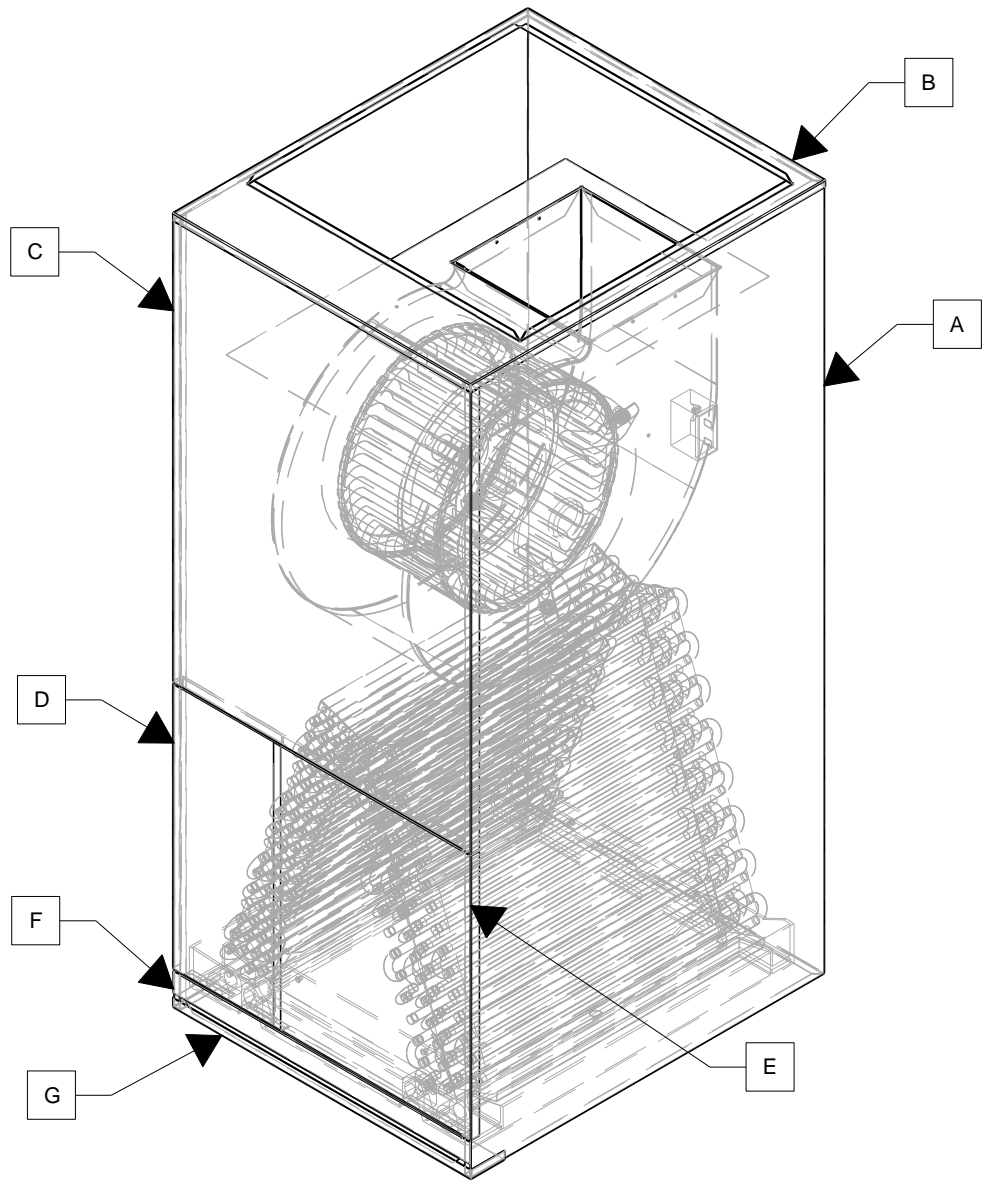

This Owner's Manual is provided and hosted by [Appliance Factory Parts](#).

COMFORT-AIRE AHG36-00-1A Owner's Manual

**[Shop genuine replacement parts for COMFORT-AIRE
AHG36-00-1A](#)**

[Find Your COMFORT-AIRE HVAC Parts - Select From 1486 Models](#)

----- Manual continues below -----

MODEL NUMBER	DESCRIPTION	COIL	VERTICAL PLATIC PAN	HORIZONTAL DRAIN PAN	A WRAPPER	B TOP	C BLOWER DOOR	D MANIFOLD DOOR	AC
AHG24-0A	H41-46-26AA2BCCC1X/	CA024A8Y2D	R86EB0220	R86CF0024	R87IR0005	R87IAE016	R87IFC001	R87IFBX07	F
AHG30-0A	H41-37-39AA2BCCC1X/	CA036A8W2D	R86EB0220	R86CF0024	R87IR0005	R87IAE016	R87IFC001	R87IFBX07	F
AHG36-0A	H15-49-50AA2BCCC1X/	CA036A8W2D	R86EB0222	R86EB0204	R87IQ0002	R87IX0015	R87IXB001	R87IXA001	F
AHG48-0A	H15-52-67AA2BCCC1X/	CA048A8W5Y	R86EB0222	R86EB0204	R87IQ0002	R87IX0015	R87IXB001	R87IXA004	F
AHG60-0A	H15-53-80AA2BCCC1X/	CA060A6E5Y	R86CG0029	R86CG0028	R87IQ0002	R87IX0015	R87IXB001	R87IXA004	F
AHG24-00-1A	S41-45-00-C1BACP1X/	CA024A8Y2D	R86EB0220	R86CF0024	R87MR0005	R87IAE017	R87IFC001	R87IFBX07	F
AHG36-00-1A	S41-34-00-C1BACP1X/	CA036A8W2D	R86EB0222	R86CF0024	R87MR0005	R87IAE017	R87IFC001	R87IFBX07	F
AHG48-00-1A	S15-55-00-C1BACP1X/	CA048A8W5Y	R86EB0222	R86EB0204	R87MQ0002	R87IX0013	R87IXB001	R87IXA001	F
AHG60-00-1A	S15-51-00-C1BACP1X/	CA060A6E5Y	R86CG0029	R86CG0028	R87MQ0002	R87IX0013	R87IXB001	R87IXA004	F