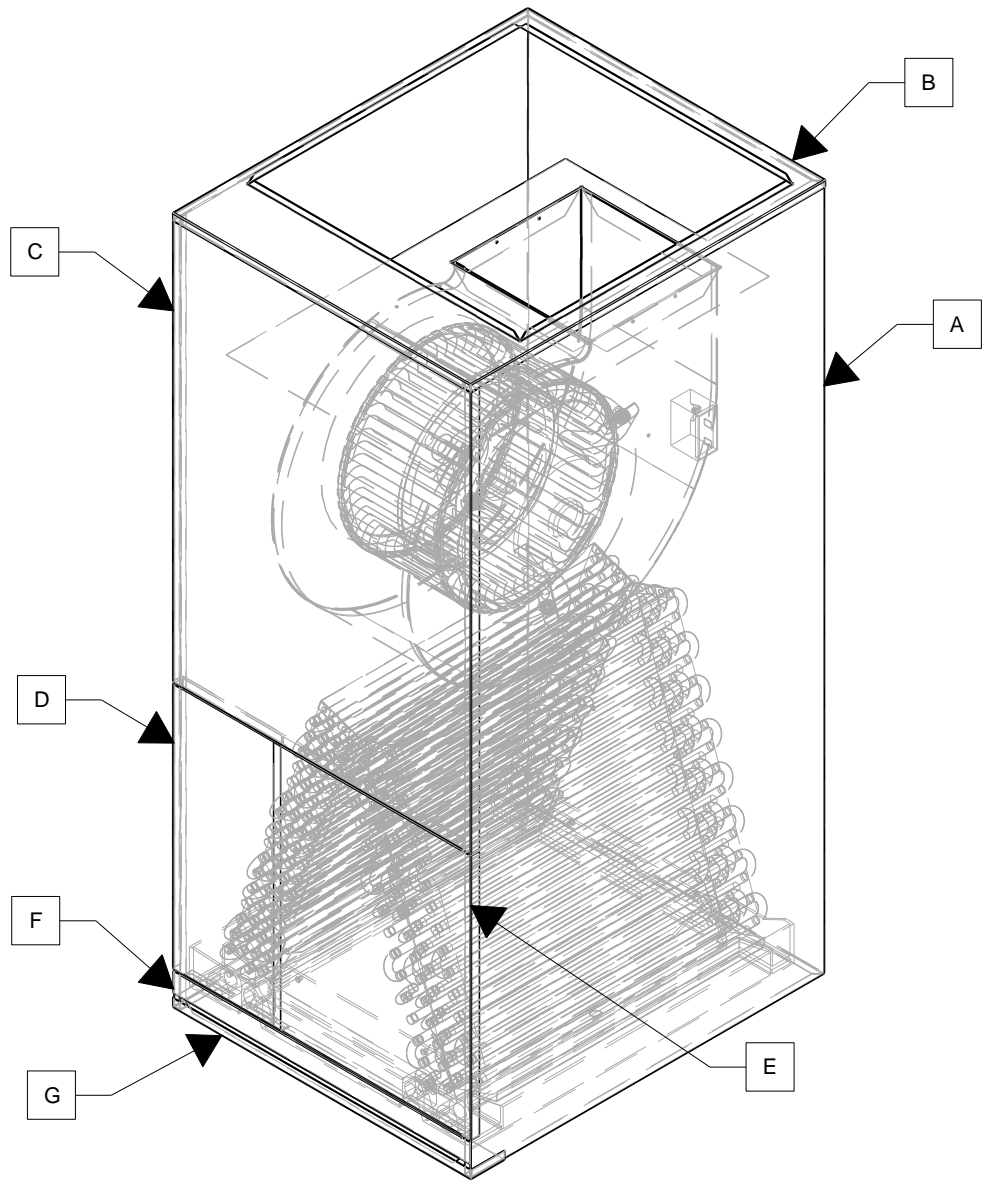

This Owner's Manual is provided and hosted by [Appliance Factory Parts](#).

COMFORT-AIRE AHG60-00-1A Owner's Manual

[Shop genuine replacement parts for COMFORT-AIRE
AHG60-00-1A](#)

[Find Your COMFORT-AIRE HVAC Parts - Select From 1486 Models](#)

----- Manual continues below -----

MODEL NUMBER	DESCRIPTION	COIL	VERTICAL PLATIC PAN	HORIZONTAL DRAIN PAN	A WRAPPER	B TOP	C BLOWER DOOR	D MANIFOLD DOOR	AC
AHG24-0A	H41-46-26AA2BCCC1X/	CA024A8Y2D	R86EB0220	R86CF0024	R87IR0005	R87IAE016	R87IFC001	R87IFBX07	F
AHG30-0A	H41-37-39AA2BCCC1X/	CA036A8W2D	R86EB0220	R86CF0024	R87IR0005	R87IAE016	R87IFC001	R87IFBX07	F
AHG36-0A	H15-49-50AA2BCCC1X/	CA036A8W2D	R86EB0222	R86EB0204	R87IQ0002	R87IX0015	R87IXB001	R87IXA001	F
AHG48-0A	H15-52-67AA2BCCC1X/	CA048A8W5Y	R86EB0222	R86EB0204	R87IQ0002	R87IX0015	R87IXB001	R87IXA004	F
AHG60-0A	H15-53-80AA2BCCC1X/	CA060A6E5Y	R86CG0029	R86CG0028	R87IQ0002	R87IX0015	R87IXB001	R87IXA004	F
AHG24-00-1A	S41-45-00-C1BACP1X/	CA024A8Y2D	R86EB0220	R86CF0024	R87MR0005	R87IAE017	R87IFC001	R87IFBX07	F
AHG36-00-1A	S41-34-00-C1BACP1X/	CA036A8W2D	R86EB0222	R86CF0024	R87MR0005	R87IAE017	R87IFC001	R87IFBX07	F
AHG48-00-1A	S15-55-00-C1BACP1X/	CA048A8W5Y	R86EB0222	R86EB0204	R87MQ0002	R87IX0013	R87IXB001	R87IXA001	F
AHG60-00-1A	S15-51-00-C1BACP1X/	CA060A6E5Y	R86CG0029	R86CG0028	R87MQ0002	R87IX0013	R87IXB001	R87IXA004	F