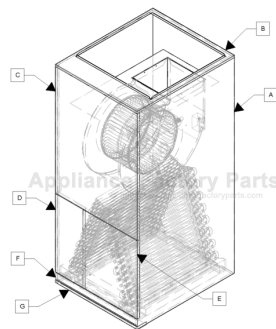

This Owner's Manual is provided and hosted by [Appliance Factory Parts](#).

COMFORT-AIRE AHG60-00-1A Owner's Manual

[Shop genuine replacement parts for COMFORT-AIRE
AHG60-00-1A](#)

[Find Your COMFORT-AIRE HVAC Parts - Select From 1486 Models](#)

----- Manual continues below -----

MODEL NUMBER	DESCRIPTION	COIL	VERTICAL PLATIC PAN	HORIZONTAL DRAIN PAN	A WRAPPER	B TOP	C BLOWER DOOR	D MANIFOLD DOOR	AC
AHG24-0A	H41-46-26AA2BCCC1X/	CA024A8Y2D	R86EB0220	R86CF0024	R87IR0005	R87IAE016	R87IFC001	R87IFBX07	F
AHG30-0A	H41-37-39AA2BCCC1X/	CA036A8W2D	R86EB0220	R86CF0024	R87IR0005	R87IAE016	R87IFC001	R87IFBX07	F
AHG36-0A	H15-49-50AA2BCCC1X/	CA036A8W2D	R86EB0222	R86EB0204	R87IQ0002	R87IX0015	R87IXB001	R87IXA001	F
AHG48-0A	H15-52-67AA2BCCC1X/	CA048A8W5Y	R86EB0222	R86EB0204	R87IQ0002	R87IX0015	R87IXB001	R87IXA004	F
AHG60-0A	H15-53-80AA2BCCC1X/	CA060A6E5Y	R86CG0029	R86CG0028	R87IQ0002	R87IX0015	R87IXB001	R87IXA004	F
AHG24-00-1A	S41-45-00-C1BACP1X/	CA024A8Y2D	R86EB0220	R86CF0024	R87MR0005	R87IAE017	R87IFC001	R87IFBX07	F
AHG36-00-1A	S41-34-00-C1BACP1X/	CA036A8W2D	R86EB0222	R86CF0024	R87MR0005	R87IAE017	R87IFC001	R87IFBX07	F
AHG48-00-1A	S15-55-00-C1BACP1X/	CA048A8W5Y	R86EB0222	R86EB0204	R87MQ0002	R87IX0013	R87IXB001	R87IXA001	F
AHG60-00-1A	S15-51-00-C1BACP1X/	CA060A6E5Y	R86CG0029	R86CG0028	R87MQ0002	R87IX0013	R87IXB001	R87IXA004	F