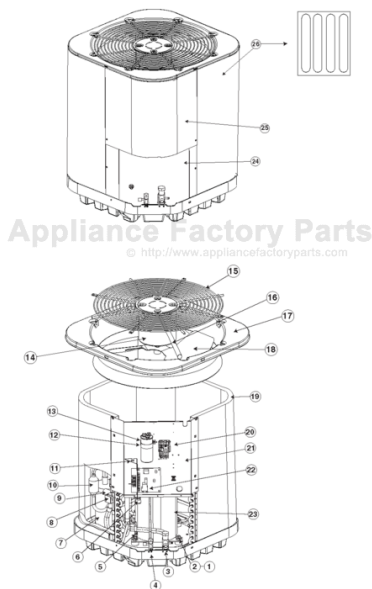

# COMFORT-AIRE HRG1418S1E Owner's Manual

[Shop genuine replacement parts for COMFORT-AIRE  
HRG1418S1E](#)

 <small>Residential HVAC Parts &amp; Accessories</small>	<b>REPLACEMENT PARTS LIST</b>
	Residential Split System Heat Pump
	HRG14**S1E Series 14 SEER Models

# REPLACEMENT PARTS LIST

Residential Split System Heat Pump

HRG14\*\*S1E Series

14 SEER Models

ITEM #	COMPONENT
1	Compressor Bolt
2	Compressor Grommet
3	Refrigerant Valve (LG)
4	Refrigerant Valve (SM)
5	Shrader Valve
6	Swivel Connector
7	Accumulator
8	Reversing Valve Coil
9	Reversing Valve
10	Muffler
11	Low Voltage Divider
12	Capactor Strap
13	Capacitor
14	Outdoor Fan Motor
15	Outdoor Fan Grille
16	Motor Wire Conduit
17	Top Pan
18	Outdoor Fan Blade
19	Outdoor Coil
20	Contactator
21	Control Box
22	Defrost Board
23	Compressor
24	Access Panel
25	Control Box Cover
26	Outdoor Coil Guard