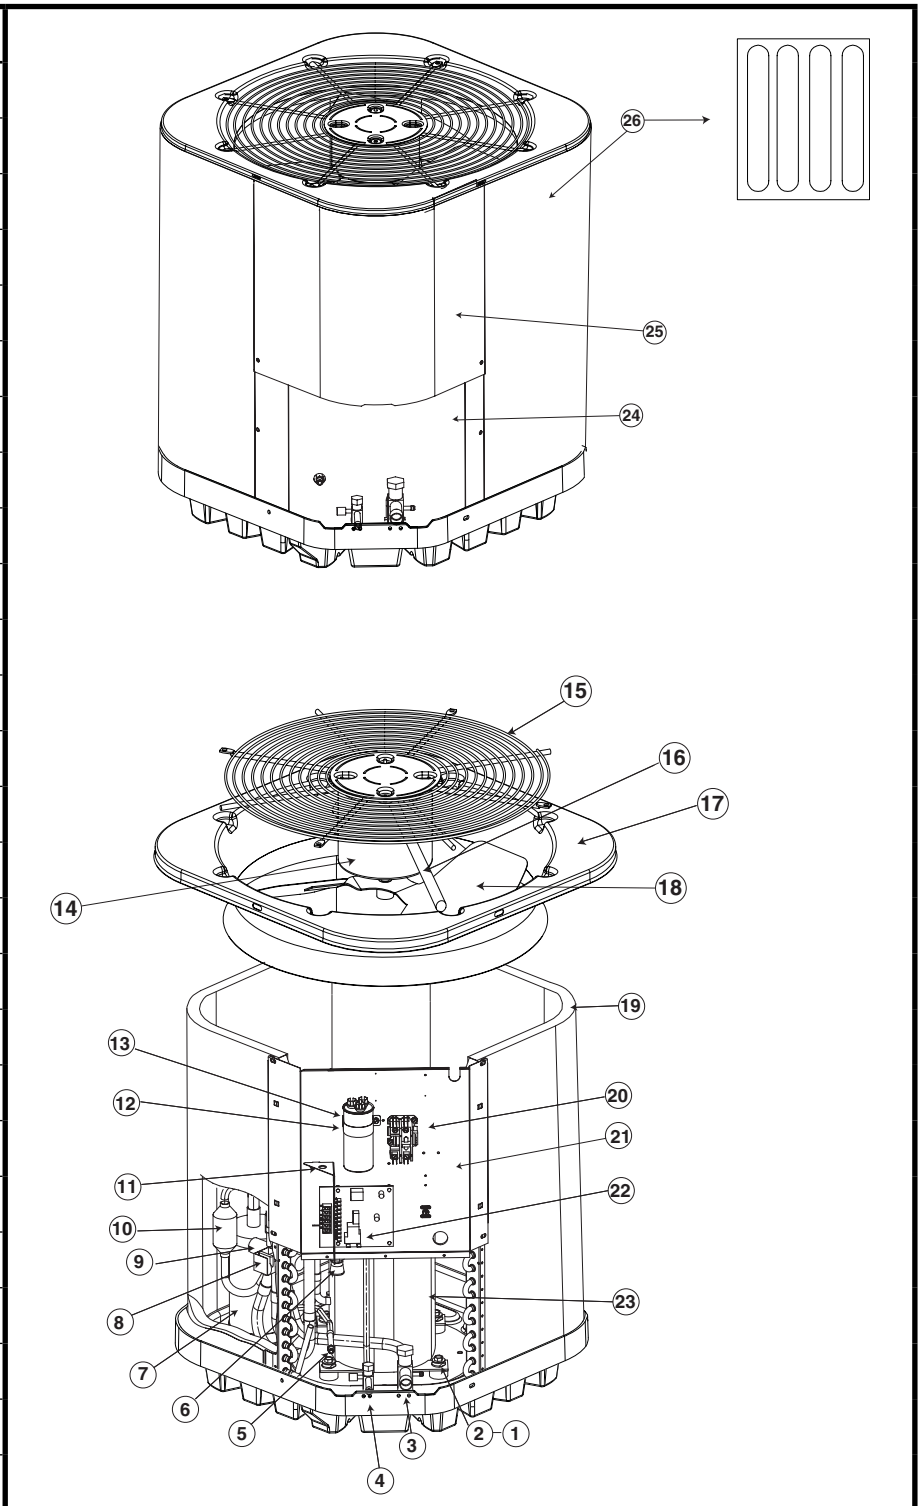

# COMFORT-AIRE HRG1418S1E Owner's Manual

[Shop genuine replacement parts for COMFORT-AIRE  
HRG1418S1E](#)

 <small>Residential HVAC Parts &amp; Accessories</small>	<b>REPLACEMENT PARTS LIST</b>
	Residential Split System Heat Pump
	HRG14**S1E Series 14 SEER Models

# REPLACEMENT PARTS LIST

Residential Split System Heat Pump

HRG14\*\*S1E Series

14 SEER Models

ITEM #	COMPONENT
1	Compressor Bolt
2	Compressor Grommet
3	Refrigerant Valve (LG)
4	Refrigerant Valve (SM)
5	Shrader Valve
6	Swivel Connector
7	Accumulator
8	Reversing Valve Coil
9	Reversing Valve
10	Muffler
11	Low Voltage Divider
12	Capactor Strap
13	Capacitor
14	Outdoor Fan Motor
15	Outdoor Fan Grille
16	Motor Wire Conduit
17	Top Pan
18	Outdoor Fan Blade
19	Outdoor Coil
20	Contactator
21	Control Box
22	Defrost Board
23	Compressor
24	Access Panel
25	Control Box Cover
26	Outdoor Coil Guard