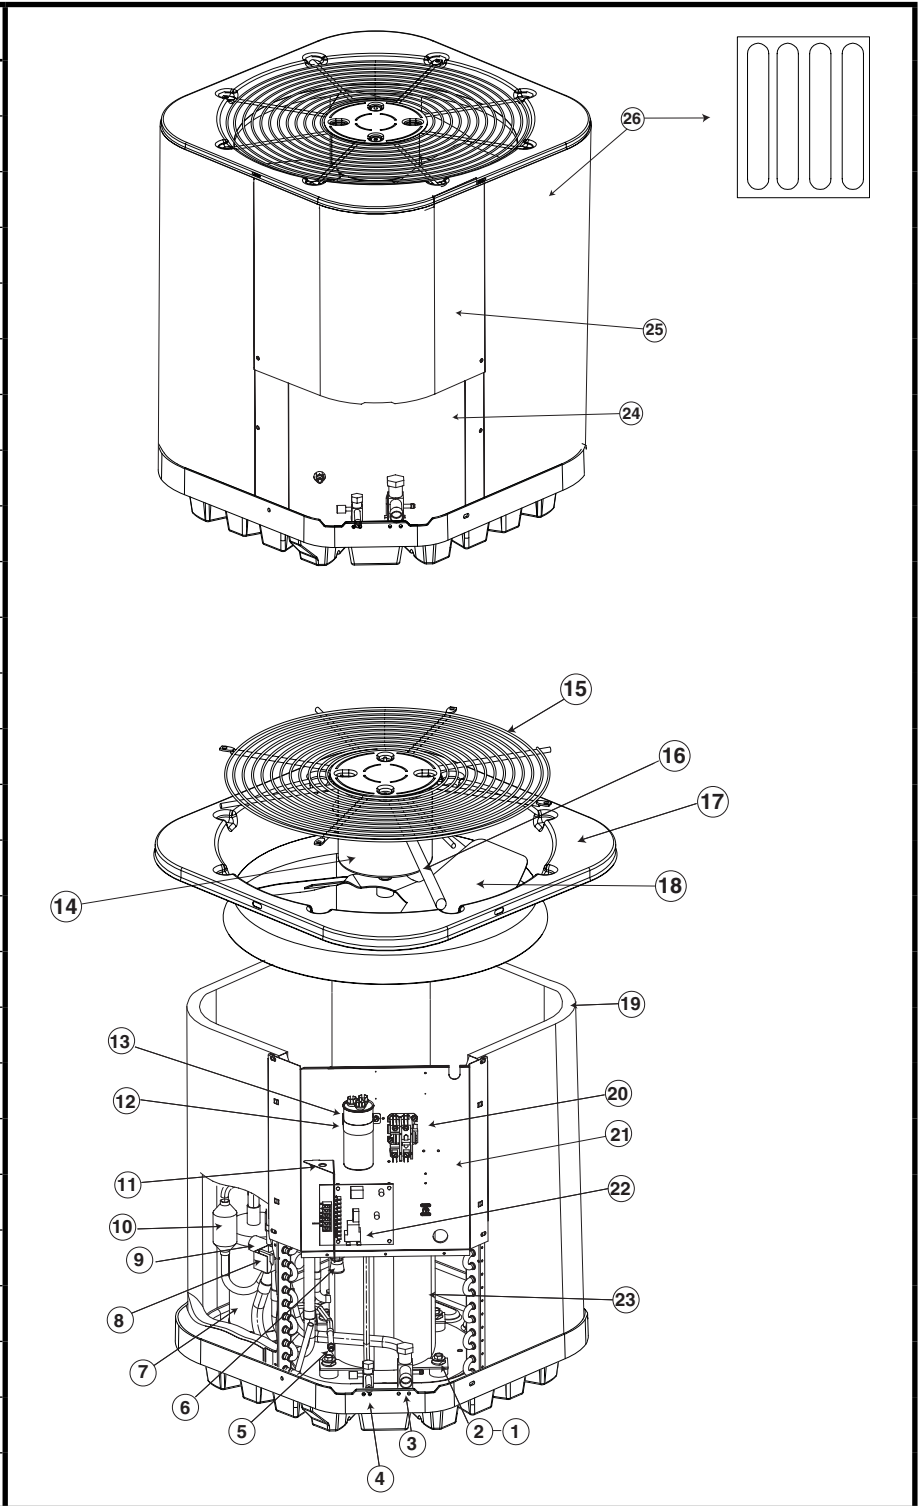

----- Manual continues below -----

REPLACEMENT PARTS LIST

Residential Split System Heat Pump

HRG14**S1E Series

14 SEER Models

| ITEM # | COMPONENT |
|--------|------------------------|
| 1 | Compressor Bolt |
| 2 | Compressor Grommet |
| 3 | Refrigerant Valve (LG) |
| 4 | Refrigerant Valve (SM) |
| 5 | Shrader Valve |
| 6 | Swivel Connector |
| 7 | Accumulator |
| 8 | Reversing Valve Coil |
| 9 | Reversing Valve |
| 10 | Muffler |
| 11 | Low Voltage Divider |
| 12 | Capactor Strap |
| 13 | Capacitor |
| 14 | Outdoor Fan Motor |
| 15 | Outdoor Fan Grille |
| 16 | Motor Wire Conduit |
| 17 | Top Pan |
| 18 | Outdoor Fan Blade |
| 19 | Outdoor Coil |
| 20 | Contactator |
| 21 | Control Box |
| 22 | Defrost Board |
| 23 | Compressor |
| 24 | Access Panel |
| 25 | Control Box Cover |
| 26 | Outdoor Coil Guard |