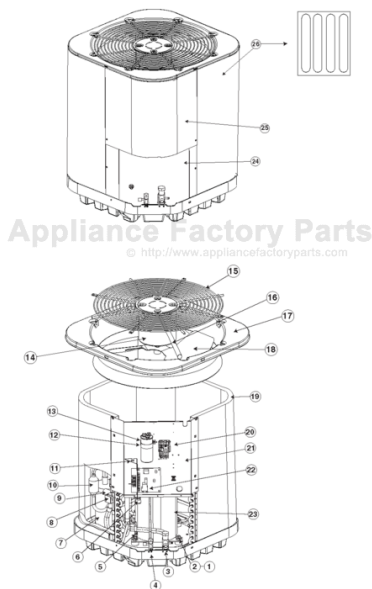

| | |
|--|-------------------------------------|
| | REPLACEMENT PARTS LIST |
| | Residential Split System Heat Pump |
| | HRG14**S1E Series 14 SEER Models |

[Find Your COMFORT-AIRE HVAC Parts - Select From 1486 Models](#)

----- Manual continues below -----

REPLACEMENT PARTS LIST

Residential Split System Heat Pump

HRG14**S1E Series

14 SEER Models

| ITEM # | COMPONENT |
|--------|------------------------|
| 1 | Compressor Bolt |
| 2 | Compressor Grommet |
| 3 | Refrigerant Valve (LG) |
| 4 | Refrigerant Valve (SM) |
| 5 | Shrader Valve |
| 6 | Swivel Connector |
| 7 | Accumulator |
| 8 | Reversing Valve Coil |
| 9 | Reversing Valve |
| 10 | Muffler |
| 11 | Low Voltage Divider |
| 12 | Capactor Strap |
| 13 | Capacitor |
| 14 | Outdoor Fan Motor |
| 15 | Outdoor Fan Grille |
| 16 | Motor Wire Conduit |
| 17 | Top Pan |
| 18 | Outdoor Fan Blade |
| 19 | Outdoor Coil |
| 20 | Contactator |
| 21 | Control Box |
| 22 | Defrost Board |
| 23 | Compressor |
| 24 | Access Panel |
| 25 | Control Box Cover |
| 26 | Outdoor Coil Guard |