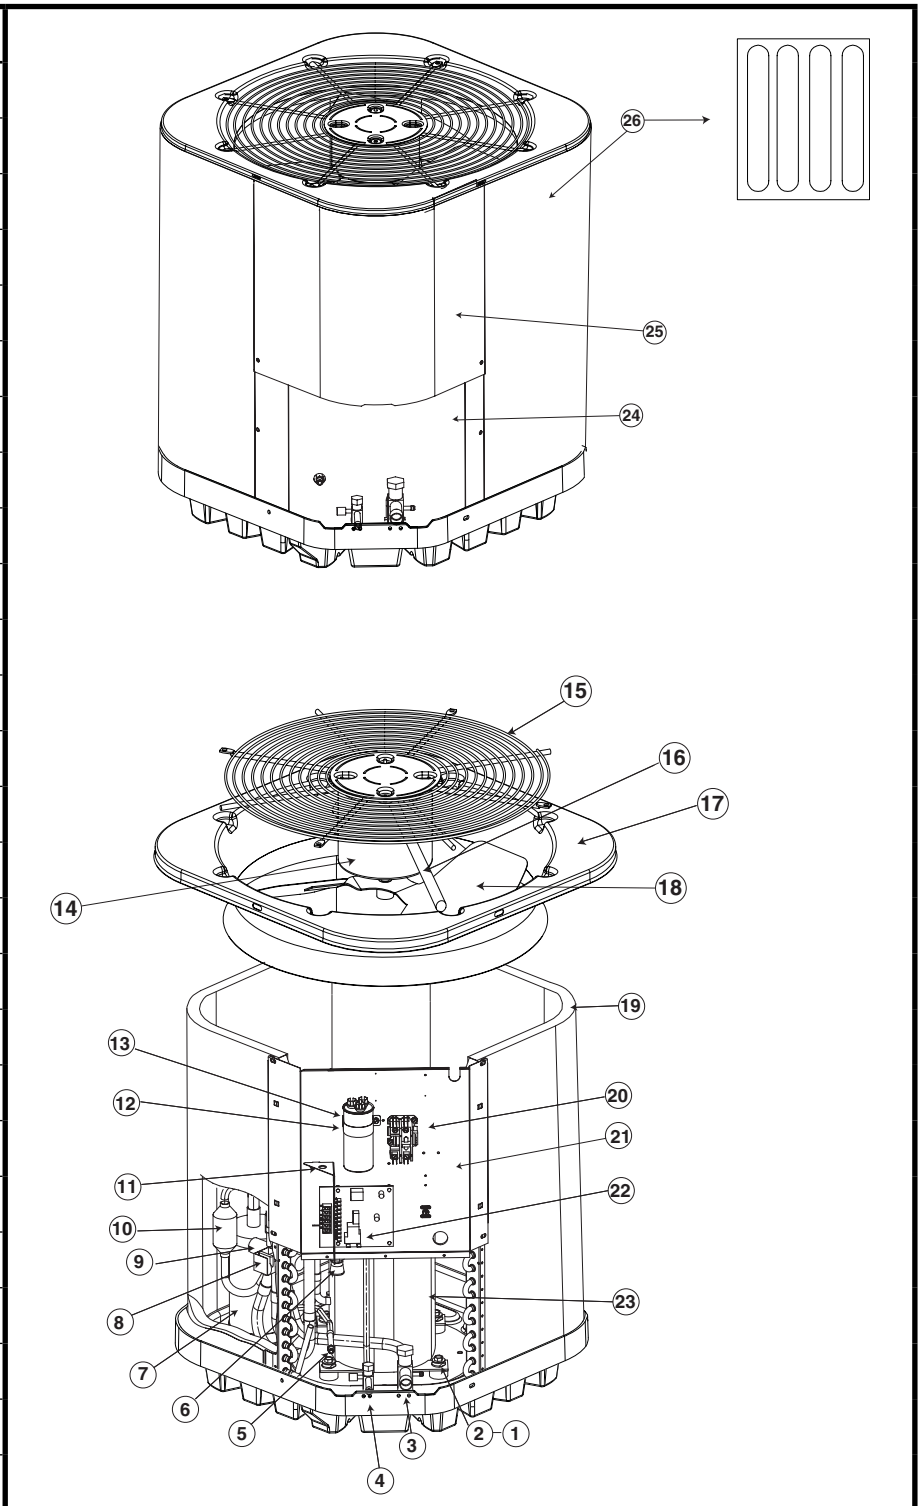

# REPLACEMENT PARTS LIST

Residential Split System Heat Pump

HRG14\*\*S1E Series

14 SEER Models

ITEM #	COMPONENT
1	Compressor Bolt
2	Compressor Grommet
3	Refrigerant Valve (LG)
4	Refrigerant Valve (SM)
5	Shrader Valve
6	Swivel Connector
7	Accumulator
8	Reversing Valve Coil
9	Reversing Valve
10	Muffler
11	Low Voltage Divider
12	Capactor Strap
13	Capacitor
14	Outdoor Fan Motor
15	Outdoor Fan Grille
16	Motor Wire Conduit
17	Top Pan
18	Outdoor Fan Blade
19	Outdoor Coil
20	Contactator
21	Control Box
22	Defrost Board
23	Compressor
24	Access Panel
25	Control Box Cover
26	Outdoor Coil Guard