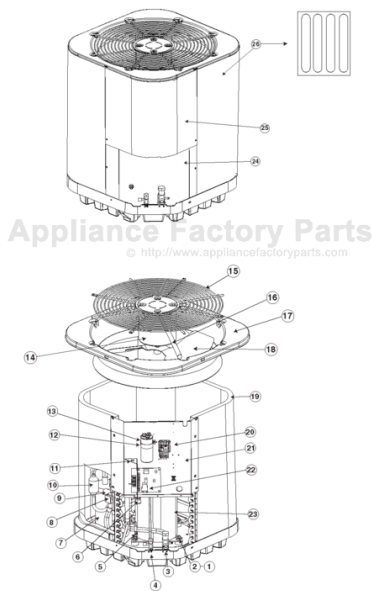

# COMFORT-AIRE HRG1448S1E Owner's Manual

[Shop genuine replacement parts for COMFORT-AIRE  
HRG1448S1E](#)

 <small>Residential HVAC Parts &amp; Accessories</small>	<b>REPLACEMENT PARTS LIST</b>
	Residential Split System Heat Pump
	HRG14**S1E Series 14 SEER Models

# REPLACEMENT PARTS LIST

Residential Split System Heat Pump

HRG14\*\*S1E Series

14 SEER Models

ITEM #	COMPONENT
1	Compressor Bolt
2	Compressor Grommet
3	Refrigerant Valve (LG)
4	Refrigerant Valve (SM)
5	Shrader Valve
6	Swivel Connector
7	Accumulator
8	Reversing Valve Coil
9	Reversing Valve
10	Muffler
11	Low Voltage Divider
12	Capactor Strap
13	Capacitor
14	Outdoor Fan Motor
15	Outdoor Fan Grille
16	Motor Wire Conduit
17	Top Pan
18	Outdoor Fan Blade
19	Outdoor Coil
20	Contactator
21	Control Box
22	Defrost Board
23	Compressor
24	Access Panel
25	Control Box Cover
26	Outdoor Coil Guard