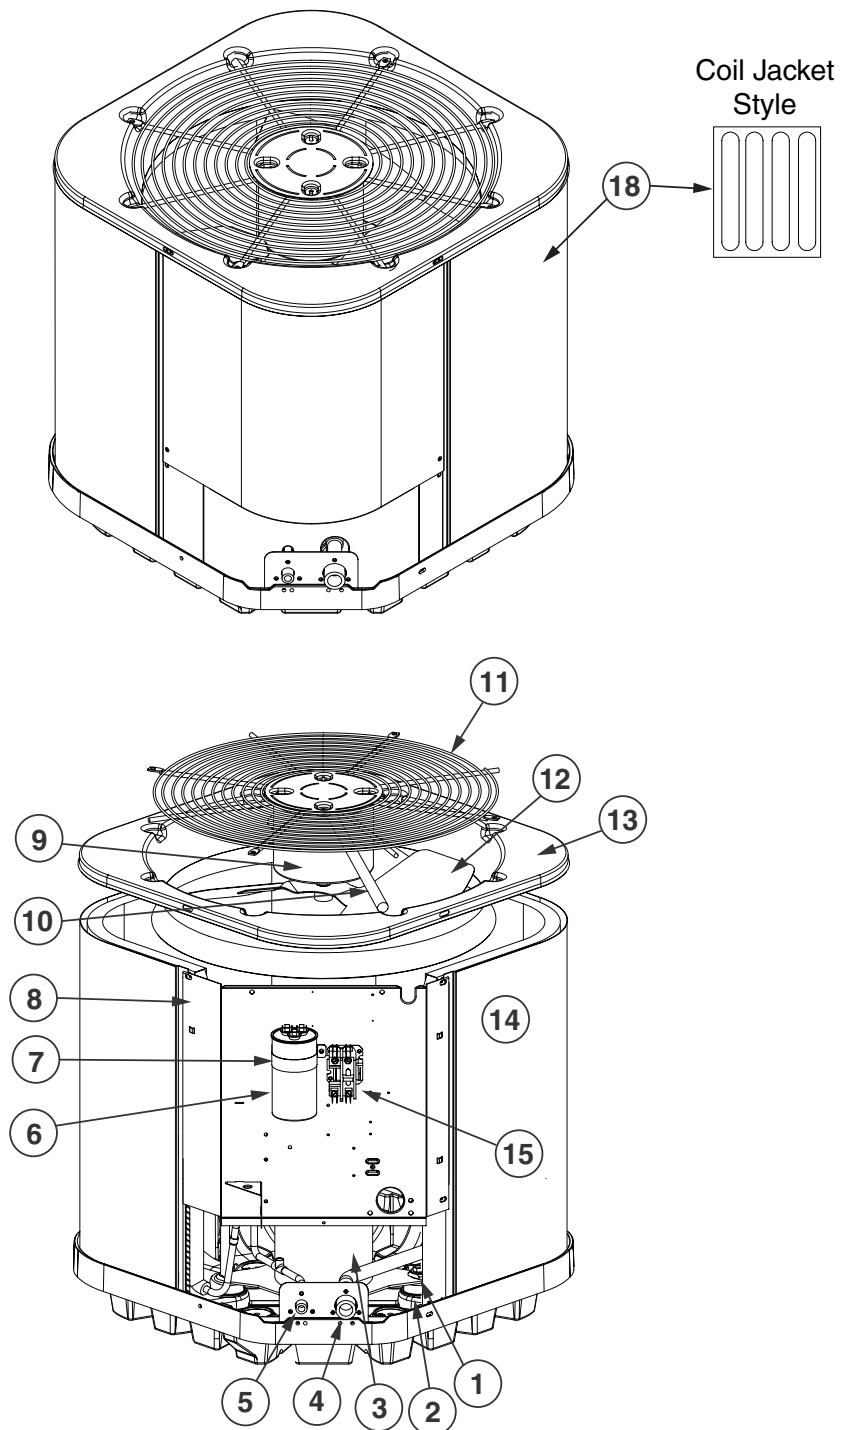

REPLACEMENT PARTS LIST

RESIDENTIAL SPLIT SYSTEM AIR CONDITIONER

RSG16()S1E SERIES**

16 SEER MODELS

ITEM #	COMPONENT
1	COMPRESSOR BOLT
2	COMPRESSOR GROMMET
3	COMPRESSOR
4	REFRIGERANT VALVE (LG)
5	REFRIGERANT VALVE (SM)
6	CAPACITOR
7	CAPACITOR STRAP
8	CONTROL BOX
9	OUTDOOR FAN MOTOR
10	MOTOR WIRE CONDUIT
11	OUTDOOR FAN GRILLE
12	OUTDOOR FAN BLADE
13	TOP PAN
14	OUTDOOR COIL
15	CONTACTOR
16	ACCESS PANEL
17	CONTROL BOX COVER
18	OUTDOOR COIL GUARD

RSG16(**)S1E SERIES SPLIT SYSTEM AIR CONDITIONER

DESCRIPTION	RSG1624S1E	RSG1630S1E	RSG1636S1E	RSG1642S1E	RSG1648S1E	RSG1660S1E
	921776Y	921832Y	921783Y	921843Y	921781Y	921993Y
CAPACITOR	01-0083	01-0084	01-0085	01-0273	01-0271	01-0084
COMPRESSOR	918868	919708	918874	918871	919607	921793
COMPRESSOR MOLDED PLUG (HV)	634660R	634660R	634660R	634660R	634660R	634660R
COMPRESSOR MOLDED PLUG (LV)	--	--	--	--	--	634682
CONTACTOR	624712	624712	624712	624712	624713	624714
HIGH PRESSURE SWITCH	632473R	632473R	632473R	632473R	632473R	632473R
OUTDOOR COIL	2A9973R	2B5231R	2C0731R	664892R	664892R	664892R
OUTDOOR COIL GUARD	2C4394	2C4402	2C4405	2C4406	2C4406	2C4406
OUTDOOR FAN BLADE	667261R	667383	667383	667383	667351R	667319R
OUTDOOR FAN GRILLE	669334R	669335R	669335R	669335R	669335R	669335R
OUTDOOR FAN MOTOR	621919	624712	622080	621972	622656	622656
REFRIGERANT VALVE (LG)	663864R	663864R	663864R	663865R	663865R	663865R
REFRIGERANT VALVE (SM)	663862R	663862R	663862R	663862R	663862R	663862R
TOP PAN	496161YR	496162YR	496162YR	496162YR	496162YR	496162YR