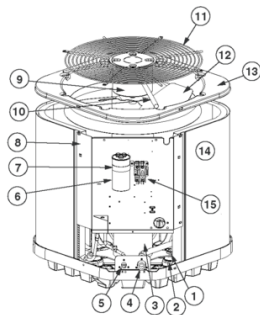

[Find Your COMFORT-AIRE Air Conditioner Parts - Select From 599 Models](#)

----- Manual continues below -----