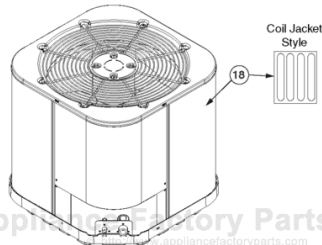

[Find Your COMFORT-AIRE Air Conditioner Parts - Select From 599 Models](#)

----- Manual continues below -----