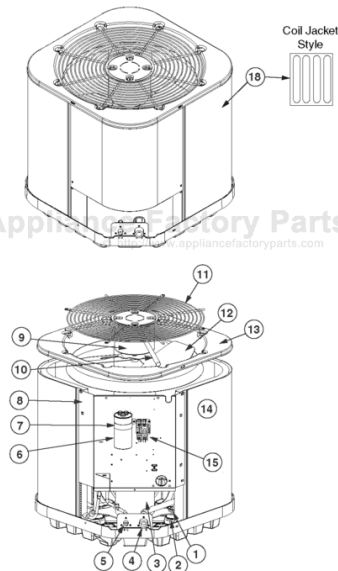

# COMFORT-AIRE RSG1636S1E Owner's Manual

[Shop genuine replacement parts for COMFORT-AIRE  
RSG1636S1E](#)

<b>PARTNERS</b> <i>choice</i> Universal HVAC Parts & Accessories	<b>REPLACEMENT PARTS LIST</b>
	RESIDENTIAL SPLIT SYSTEM AIR CONDITIONER
	RSG16(**)S1E SERIES 16 SEER MODELS

**16 SEER MODELS**

ITEM #	COMPONENT
1	COMPRESSOR BOLT
2	COMPRESSOR GROMMET
3	COMPRESSOR
4	REFRIGERANT VALVE (LG)
5	REFRIGERANT VALVE (SM)
6	CAPACITOR
7	CAPACITOR STRAP
8	CONTROL BOX
9	OUTDOOR FAN MOTOR
10	MOTOR WIRE CONDUIT
11	OUTDOOR FAN GRILLE
12	OUTDOOR FAN BLADE
13	TOP PAN
14	OUTDOOR COIL
15	CONTACTOR
16	ACCESS PANEL
17	CONTROL BOX COVER
18	OUTDOOR COIL GUARD

# RSG16(\*\*)S1E SERIES SPLIT SYSTEM AIR CONDITIONER

DESCRIPTION	RSG1624S1E	RSG1630S1E	RSG1636S1E	RSG1642S1E	RSG1648S1E	RSG1660S1E
	921776Y	921832Y	921783Y	921843Y	921781Y	921993Y
CAPACITOR	01-0083	01-0084	01-0085	01-0273	01-0271	01-0084
COMPRESSOR	918868	919708	918874	918871	919607	921793
COMPRESSOR MOLDED PLUG (HV)	634660R	634660R	634660R	634660R	634660R	634660R
COMPRESSOR MOLDED PLUG (LV)	--	--	--	--	--	634682
CONTACTOR	624712	624712	624712	624712	624713	624714
HIGH PRESSURE SWITCH	632473R	632473R	632473R	632473R	632473R	632473R
OUTDOOR COIL	2A9973R	2B5231R	2C0731R	664892R	664892R	664892R
OUTDOOR COIL GUARD	2C4394	2C4402	2C4405	2C4406	2C4406	2C4406
OUTDOOR FAN BLADE	667261R	667383	667383	667383	667351R	667319R
OUTDOOR FAN GRILLE	669334R	669335R	669335R	669335R	669335R	669335R
OUTDOOR FAN MOTOR	621919	624712	622080	621972	622656	622656
REFRIGERANT VALVE (LG)	663864R	663864R	663864R	663865R	663865R	663865R
REFRIGERANT VALVE (SM)	663862R	663862R	663862R	663862R	663862R	663862R
TOP PAN	496161YR	496162YR	496162YR	496162YR	496162YR	496162YR