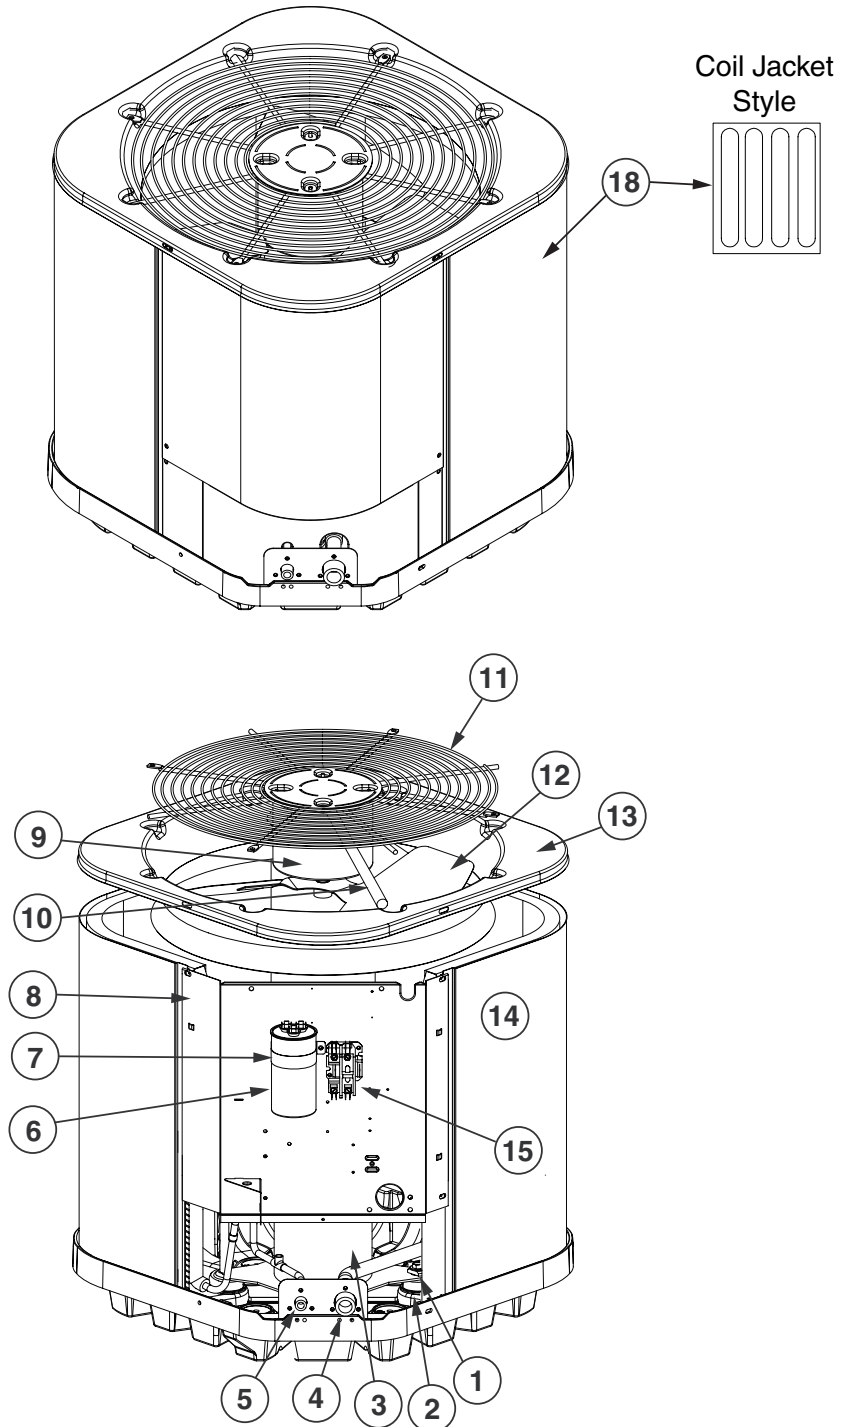

[Find Your COMFORT-AIRE Air Conditioner Parts - Select From 599 Models](#)

----- Manual continues below -----

REPLACEMENT PARTS LIST

RESIDENTIAL SPLIT SYSTEM AIR CONDITIONER

RSG16(**)S1E SERIES

16 SEER MODELS

ITEM #	COMPONENT
1	COMPRESSOR BOLT
2	COMPRESSOR GROMMET
3	COMPRESSOR
4	REFRIGERANT VALVE (LG)
5	REFRIGERANT VALVE (SM)
6	CAPACITOR
7	CAPACITOR STRAP
8	CONTROL BOX
9	OUTDOOR FAN MOTOR
10	MOTOR WIRE CONDUIT
11	OUTDOOR FAN GRILLE
12	OUTDOOR FAN BLADE
13	TOP PAN
14	OUTDOOR COIL
15	CONTACTOR
16	ACCESS PANEL
17	CONTROL BOX COVER
18	OUTDOOR COIL GUARD