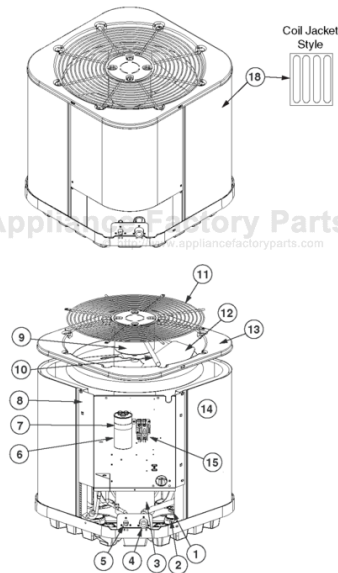

This Owner's Manual is provided and hosted by Appliance Factory Parts.

COMFORT-AIRE RSG1648S1E Owner's Manual

[Shop genuine replacement parts for COMFORT-AIRE
RSG1648S1E](#)

PARTNERS <i>choice</i> Universal HVAC Parts & Accessories	REPLACEMENT PARTS LIST
	RESIDENTIAL SPLIT SYSTEM AIR CONDITIONER
	RSG16(**)S1E SERIES 16 SEER MODELS

[Find Your COMFORT-AIRE Air Conditioner Parts - Select From 599 Models](#)

----- Manual continues below -----

REPLACEMENT PARTS LIST

RESIDENTIAL SPLIT SYSTEM AIR CONDITIONER

RSG16(**)S1E SERIES

16 SEER MODELS

ITEM #	COMPONENT
1	COMPRESSOR BOLT
2	COMPRESSOR GROMMET
3	COMPRESSOR
4	REFRIGERANT VALVE (LG)
5	REFRIGERANT VALVE (SM)
6	CAPACITOR
7	CAPACITOR STRAP
8	CONTROL BOX
9	OUTDOOR FAN MOTOR
10	MOTOR WIRE CONDUIT
11	OUTDOOR FAN GRILLE
12	OUTDOOR FAN BLADE
13	TOP PAN
14	OUTDOOR COIL
15	CONTACTOR
16	ACCESS PANEL
17	CONTROL BOX COVER
18	OUTDOOR COIL GUARD

RSG16(**)S1E SERIES SPLIT SYSTEM AIR CONDITIONER

DESCRIPTION	RSG1624S1E	RSG1630S1E	RSG1636S1E	RSG1642S1E	RSG1648S1E	RSG1660S1E
	921776Y	921832Y	921783Y	921843Y	921781Y	921993Y
CAPACITOR	01-0083	01-0084	01-0085	01-0273	01-0271	01-0084
COMPRESSOR	918868	919708	918874	918871	919607	921793
COMPRESSOR MOLDED PLUG (HV)	634660R	634660R	634660R	634660R	634660R	634660R
COMPRESSOR MOLDED PLUG (LV)	--	--	--	--	--	634682
CONTACTOR	624712	624712	624712	624712	624713	624714
HIGH PRESSURE SWITCH	632473R	632473R	632473R	632473R	632473R	632473R
OUTDOOR COIL	2A9973R	2B5231R	2C0731R	664892R	664892R	664892R
OUTDOOR COIL GUARD	2C4394	2C4402	2C4405	2C4406	2C4406	2C4406
OUTDOOR FAN BLADE	667261R	667383	667383	667383	667351R	667319R
OUTDOOR FAN GRILLE	669334R	669335R	669335R	669335R	669335R	669335R
OUTDOOR FAN MOTOR	621919	624712	622080	621972	622656	622656
REFRIGERANT VALVE (LG)	663864R	663864R	663864R	663865R	663865R	663865R
REFRIGERANT VALVE (SM)	663862R	663862R	663862R	663862R	663862R	663862R
TOP PAN	496161YR	496162YR	496162YR	496162YR	496162YR	496162YR