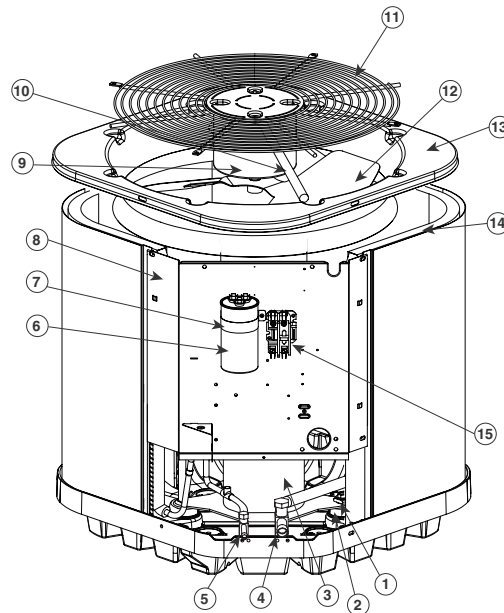

# REPLACEMENT PARTS LIST

Residential Split System Air Conditioner

RSN13\*\*S1E Series

13 SEER Models

ITEM #	COMPONENT
1	Compressor Bolt
2	Compressor Grommet
3	Compressor
4	Refrigerant Valve (LG)
5	Refrigerant Valve (SM)
6	Capacitor
7	Capacitor Strap
8	Control Box
9	Outdoor Fan Motor
10	Motor Wire Conduit
11	Outdoor Fan Grille
12	Outdoor Fan Blade
13	Top Pan
14	Outdoor Coil
15	Contactactor
16	Access Panel
17	Control Box Cover
18	Outdoor Coil Guard