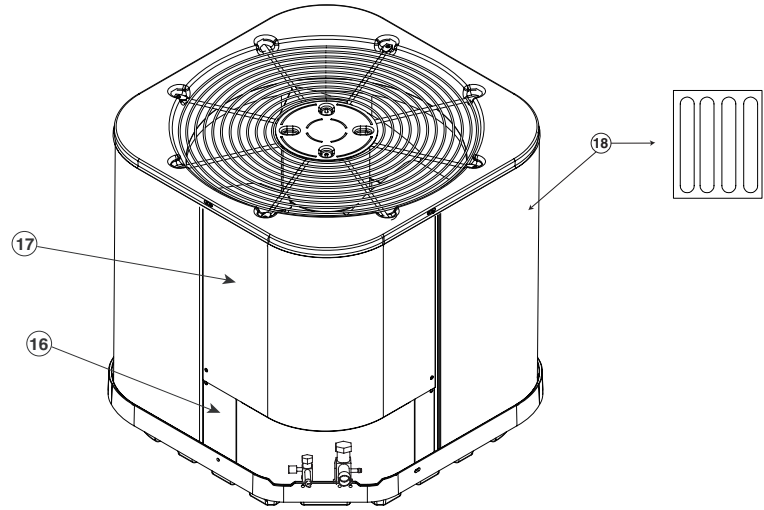

# REPLACEMENT PARTS LIST

Residential Split System Air Conditioner

RSN13\*\*S1E Series

13 SEER Models

ITEM #	COMPONENT
1	Compressor Bolt
2	Compressor Grommet
3	Compressor
4	Refrigerant Valve (LG)
5	Refrigerant Valve (SM)
6	Capacitor
7	Capacitor Strap
8	Control Box
9	Outdoor Fan Motor
10	Motor Wire Conduit
11	Outdoor Fan Grille
12	Outdoor Fan Blade
13	Top Pan
14	Outdoor Coil
15	Contactactor
16	Access Panel
17	Control Box Cover
18	Outdoor Coil Guard