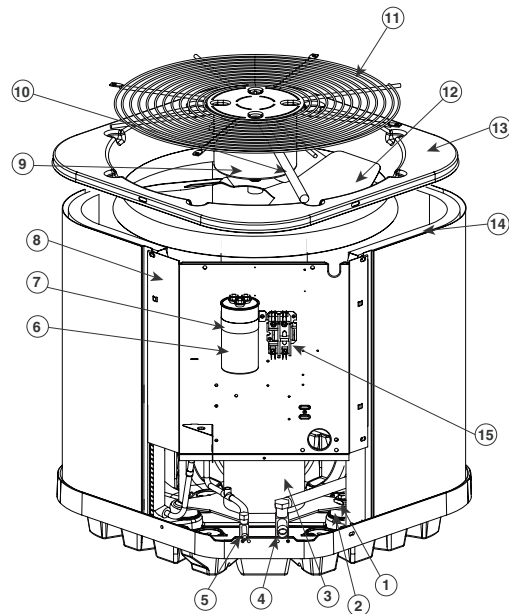

# REPLACEMENT PARTS LIST

Residential Split System Air Conditioner  
RSN13\*\*S1E Series  
13 SEER Models

ITEM #	COMPONENT
1	Compressor Bolt
2	Compressor Grommet
3	Compressor
4	Refrigerant Valve (LG)
5	Refrigerant Valve (SM)
6	Capacitor
7	Capacitor Strap
8	Control Box
9	Outdoor Fan Motor
10	Motor Wire Conduit
11	Outdoor Fan Grille
12	Outdoor Fan Blade
13	Top Pan
14	Outdoor Coil
15	Contactactor
16	Access Panel
17	Control Box Cover
18	Outdoor Coil Guard