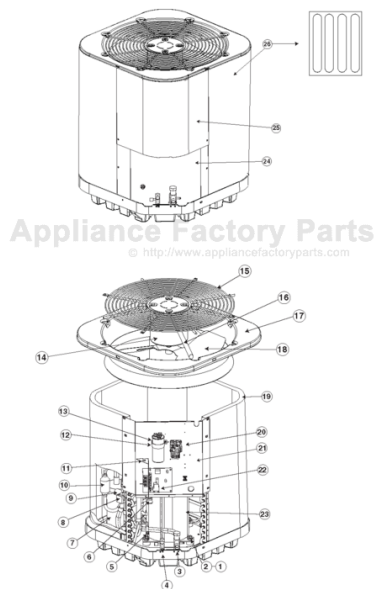

# COMFORT-AIRE HRG1318S1E Owner's Manual

[Shop genuine replacement parts for COMFORT-AIRE  
HRG1318S1E](#)

 <small>Universal HVAC Parts &amp; Accessories</small>	<b>REPLACEMENT PARTS LIST</b>
	Residential Split System Heat Pump
	HRG13**S1E Series 13 SEER Models

# REPLACEMENT PARTS LIST

Residential Split System Heat Pump

HRG13\*\*S1E Series

13 SEER Models

ITEM #	COMPONENT
1	Compressor Bolt
2	Compressor Grommet
3	Refrigerant Valve (LG)
4	Refrigerant Valve (SM)
5	Shrader Valve
6	Swivel Connector
7	Accumulator
8	Reversing Valve Coil
9	Reversing Valve
10	Muffler
11	Low Voltage Divider
12	Capactor Strap
13	Capacitor
14	Outdoor Fan Motor
15	Outdoor Fan Grille
16	Motor Wire Conduit
17	Top Pan
18	Outdoor Fan Blade
19	Outdoor Coil
20	Contactator
21	Control Box
22	Defrost Board
23	Compressor
24	Access Panel
25	Control Box Cover
26	Outdoor Coil Guard