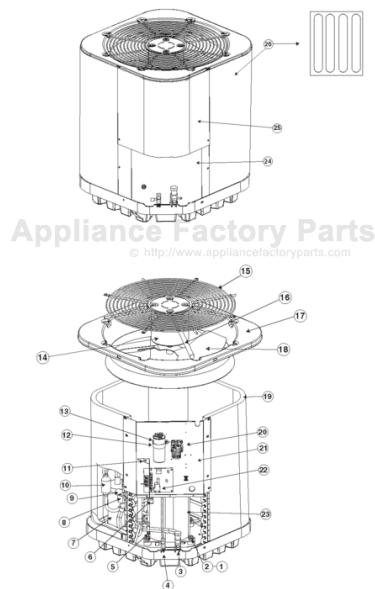

# COMFORT-AIRE HRG1360S1E Owner's Manual

[Shop genuine replacement parts for COMFORT-AIRE  
HRG1360S1E](#)

 National HVAC Parts & Accessories	<b>REPLACEMENT PARTS LIST</b>
	Residential Split System Heat Pump
	HRG13**S1E Series 13 SEER Models

# REPLACEMENT PARTS LIST

Residential Split System Heat Pump

HRG13\*\*S1E Series

13 SEER Models

ITEM #	COMPONENT
1	Compressor Bolt
2	Compressor Grommet
3	Refrigerant Valve (LG)
4	Refrigerant Valve (SM)
5	Shrader Valve
6	Swivel Connector
7	Accumulator
8	Reversing Valve Coil
9	Reversing Valve
10	Muffler
11	Low Voltage Divider
12	Capactor Strap
13	Capacitor
14	Outdoor Fan Motor
15	Outdoor Fan Grille
16	Motor Wire Conduit
17	Top Pan
18	Outdoor Fan Blade
19	Outdoor Coil
20	Contactator
21	Control Box
22	Defrost Board
23	Compressor
24	Access Panel
25	Control Box Cover
26	Outdoor Coil Guard