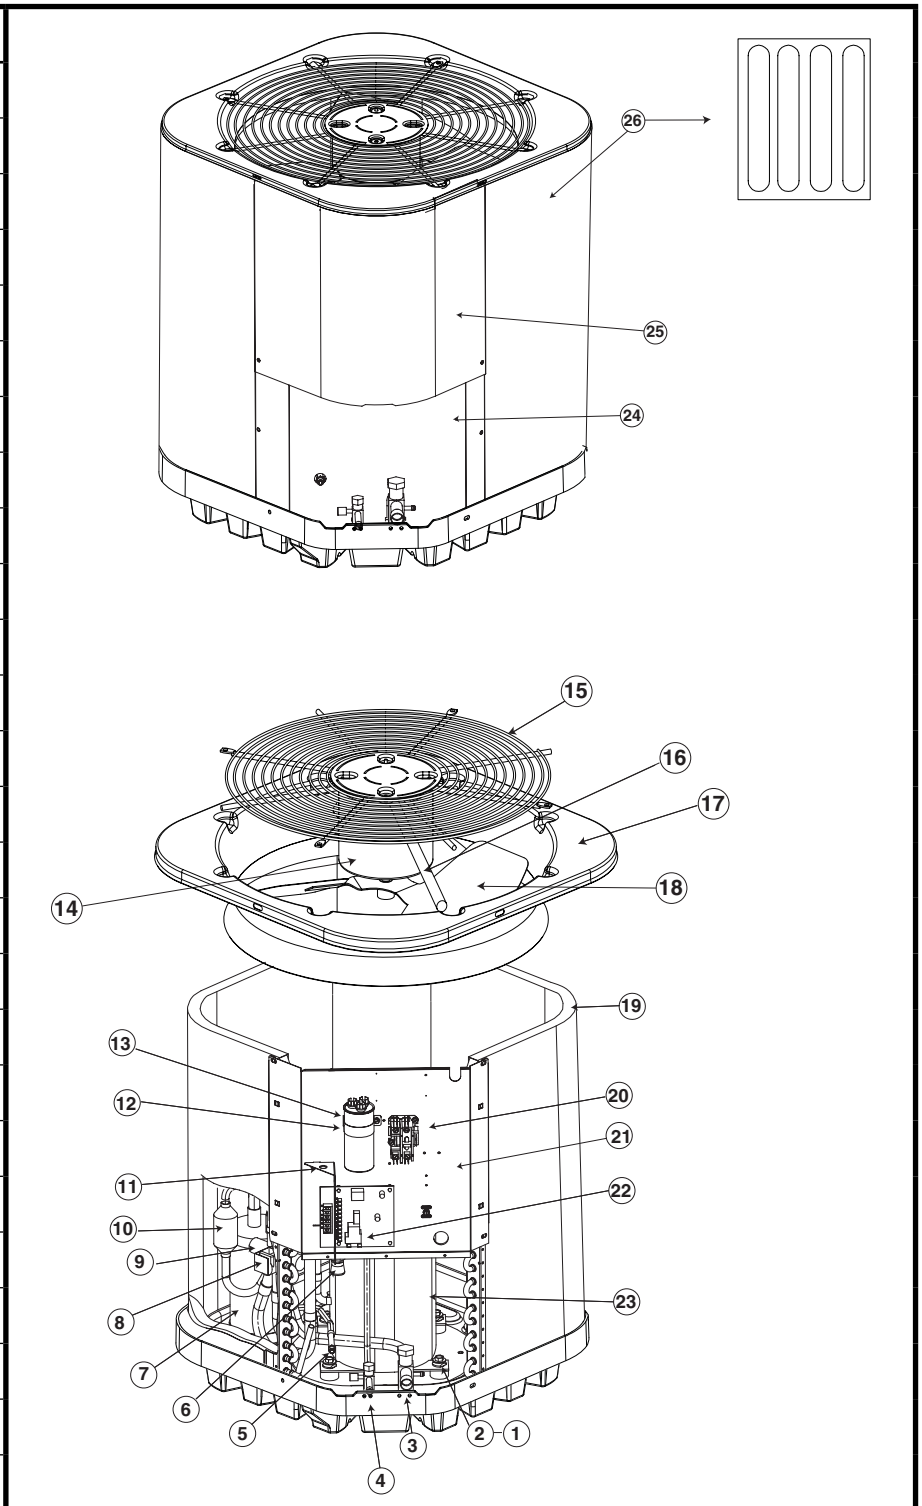

# REPLACEMENT PARTS LIST

Residential Split System Heat Pump

HRG13\*\*S1E Series

13 SEER Models

ITEM #	COMPONENT
1	Compressor Bolt
2	Compressor Grommet
3	Refrigerant Valve (LG)
4	Refrigerant Valve (SM)
5	Shrader Valve
6	Swivel Connector
7	Accumulator
8	Reversing Valve Coil
9	Reversing Valve
10	Muffler
11	Low Voltage Divider
12	Capactor Strap
13	Capacitor
14	Outdoor Fan Motor
15	Outdoor Fan Grille
16	Motor Wire Conduit
17	Top Pan
18	Outdoor Fan Blade
19	Outdoor Coil
20	Contactator
21	Control Box
22	Defrost Board
23	Compressor
24	Access Panel
25	Control Box Cover
26	Outdoor Coil Guard