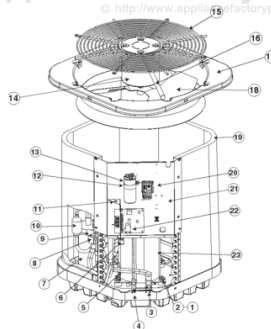

[Find Your COMFORT-AIRE HVAC Parts - Select From 1486 Models](#)

----- Manual continues below -----