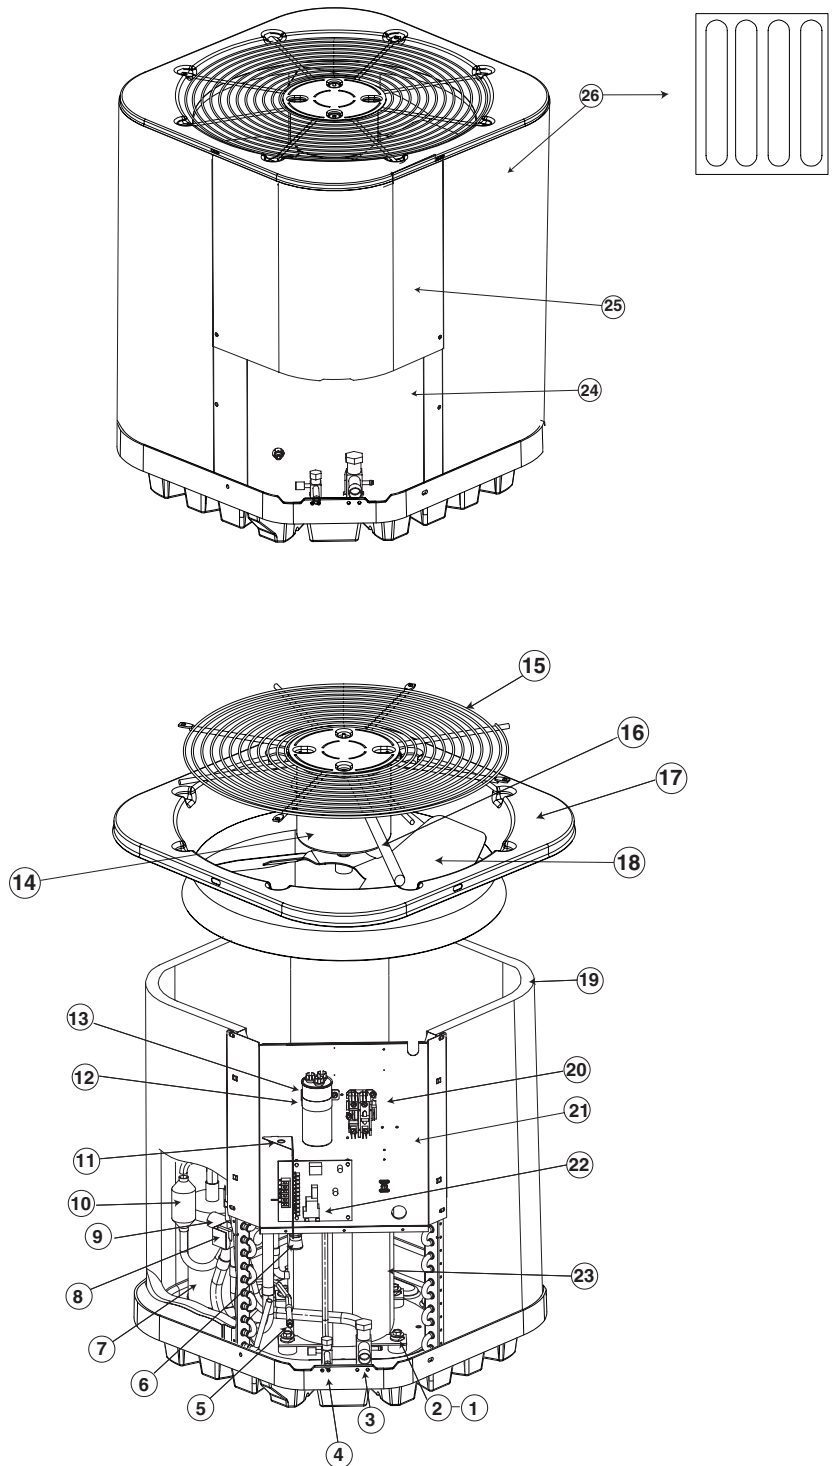

REPLACEMENT PARTS LIST

Residential Split System Heat Pump

HRN13**S1E Series

13 SEER Models

ITEM #	COMPONENT
1	Compressor Bolt
2	Compressor Grommet
3	Refrigerant Valve (LG)
4	Refrigerant Valve (SM)
5	Shrader Valve
6	Swivel Connector
7	Accumulator
8	Reversing Valve Coil
9	Reversing Valve
10	Muffler
11	Low Voltage Divider
12	Capactor Strap
13	Capacitor
14	Outdoor Fan Motor
15	Outdoor Fan Grille
16	Motor Wire Conduit
17	Top Pan </td
18	Outdoor Fan Blade
19	Outdoor Coil
20	Contactora
21	Control Box
22	Defrost Board
23	Compressor
24	Access Panel
25	Control Box Cover
26	Outdoor Coil Guard