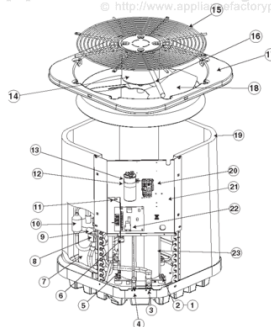

[Find Your COMFORT-AIRE HVAC Parts - Select From 1486 Models](#)

----- Manual continues below -----