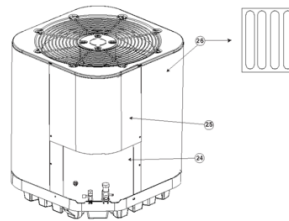

# COMFORT-AIRE HRN1336S1E Owner's Manual

[Shop genuine replacement parts for COMFORT-AIRE  
HRN1336S1E](#)

 Residential HVAC Parts & Accessories	<b>REPLACEMENT PARTS LIST</b>
	Residential Split System Heat Pump
	HRN13**S1E Series 13 SEER Models