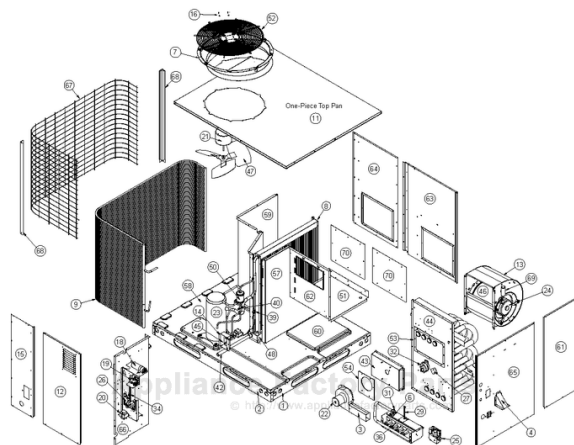

HEAT CONTROLLER, INC.

[Find Your COMFORT-AIRE HVAC Parts - Select From 1486 Models](#)

----- Manual continues below -----