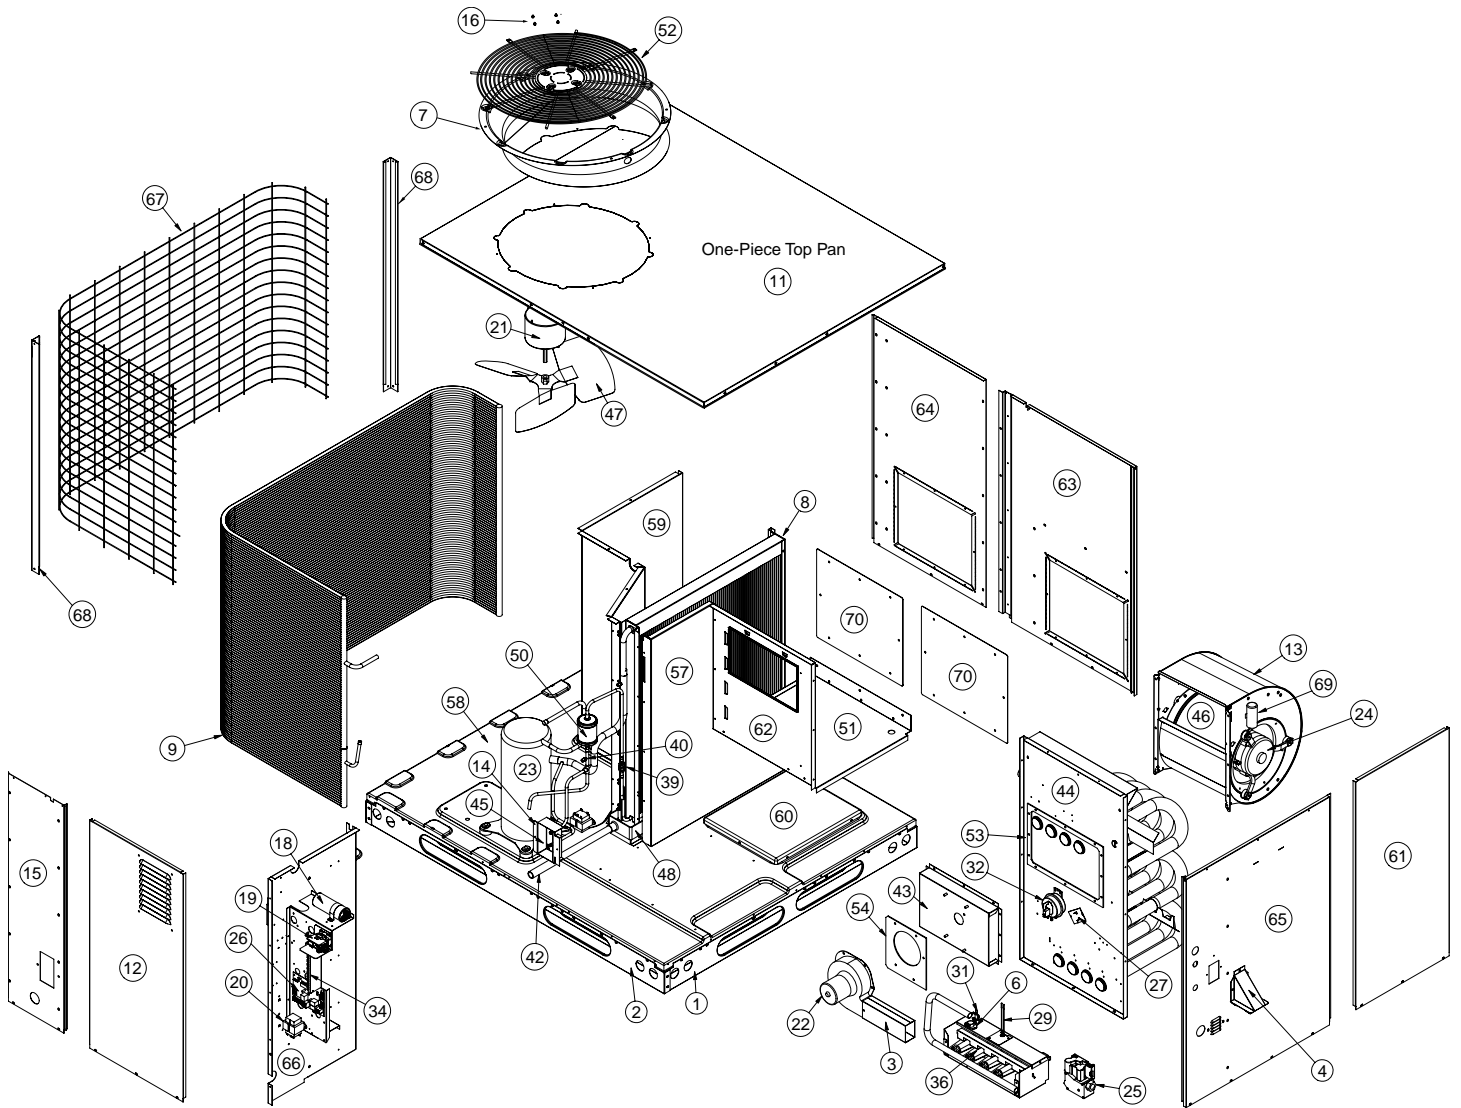

Please specify the correct Model No., Serial No, and Part No.(s) when ordering parts from the nearest authorized dealer or service center.

HEAT CONTROLLER, INC.

Specifications & illustrations subject to change without notice or incurring obligations.
Jackson, MI | Printed in U.S.A. (10/12)

7095280 (NEW)