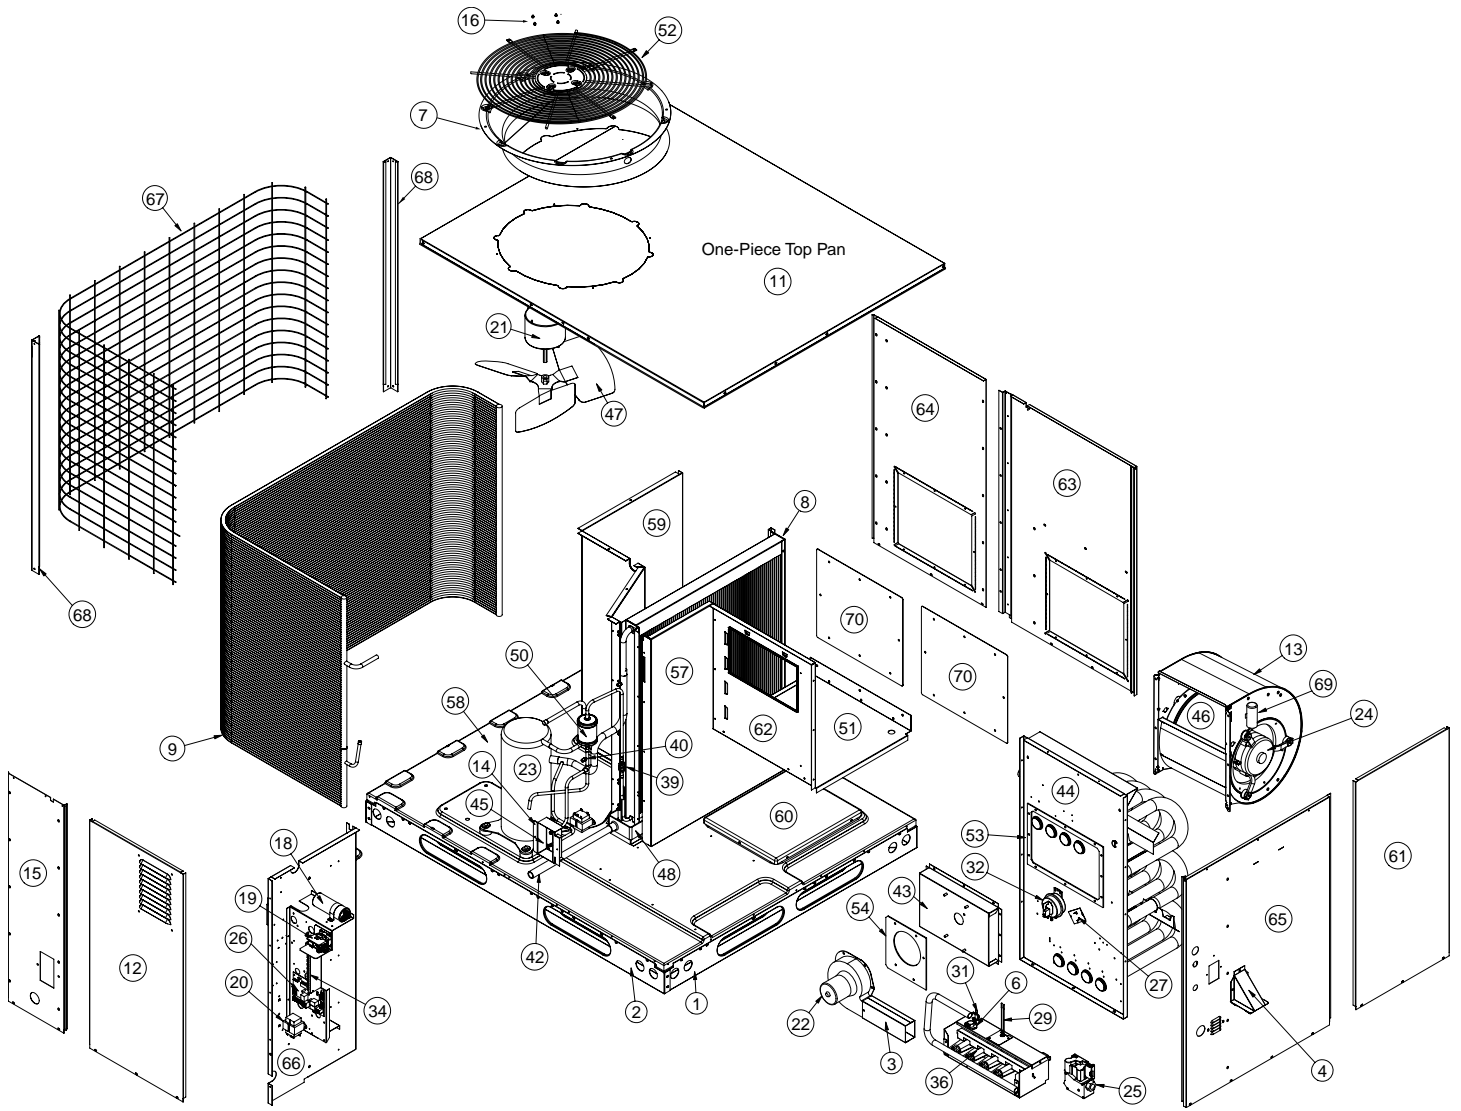

Please specify the correct Model No., Serial No, and Part No.(s) when ordering parts from the nearest authorized dealer or service center.

HEAT CONTROLLER, INC.

Specifications & illustrations subject to change without notice or incurring obligations.
Jackson, MI | Printed in U.S.A. (10/12)

7095280 (NEW)