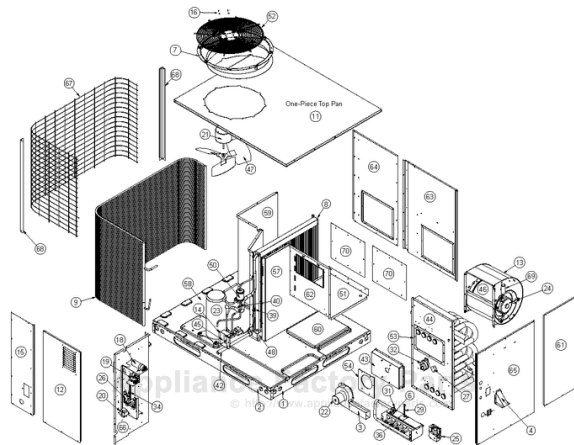

HEAT CONTROLLER, INC.

[Find Your COMFORT-AIRE HVAC Parts - Select From 1486 Models](#)

----- Manual continues below -----