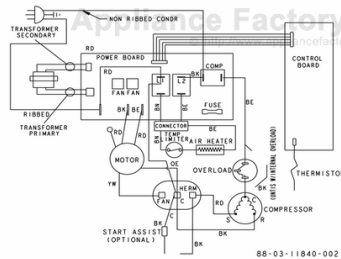

10/05

HEAT CONTROLLER, INC. JACKSON, MI 49203

[Find Your COMFORT-AIRE Air Conditioner Parts - Select From 599 Models](#)

----- Manual continues below -----