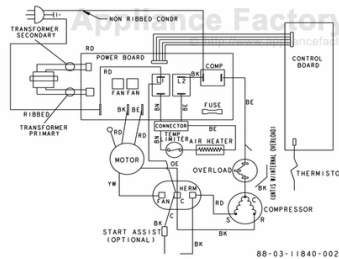

# COMFORT-AIRE RADS-151-5A Owner's Manual

[Shop genuine replacement parts for COMFORT-AIRE  
RADS-151-5A](#)

[Find Your COMFORT-AIRE Air Conditioner Parts - Select From 599 Models](#)

----- Manual continues below -----

# **PARTS LISTS**

## **ROOM AIR CONDITIONERS**

**RAD-121-5**  
**RAD-123-5**  
**RAD-183-5**  
**RADS-151-5**  
**REG-81-5**  
**REG-183-5**  
**REG-123-5**

**HEAT CONTROLLER, INC.**

**1900 Wellworth Ave. Jackson, MI 49203**  
**[www.heatcontroller.com](http://www.heatcontroller.com)**  
**517-787-2100**