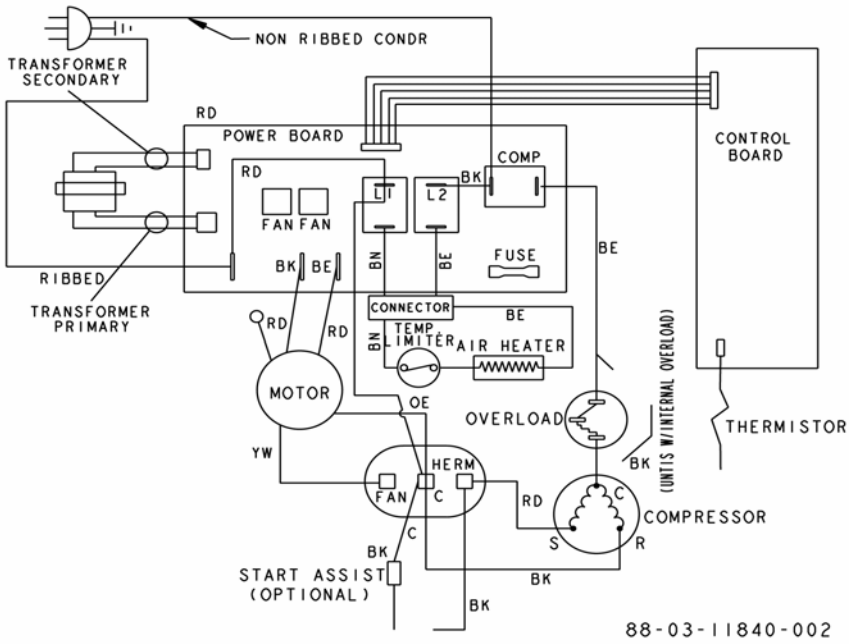

R	R	R	R	R	R	R	R	R	R	R	R	R	R	R	R	R	R	R	R	R
A	A	A	A	A	A	A	A	A	A	A	A	A	A	A	A	A	A	A	A	A
D	D	D	D	D	D	D	D	D	D	S	S	G	G	G	G	G	G	G	G	
-	-	-	-	-	-	-	-	-	-	-	-	-	-	-	-	-	-	-	-	
1	1	1	1	1	1	1	1	1	1	-	-	1	1	1	1	1	1	1	8	
2	2	2	2	2	8	8	8	8	8	1	1	2	2	8	8	8	8	8	1	
1	1	3	3	3	3	3	3	3	3	5	5	3	3	3	3	3	3	-	-	
-	-	-	-	-	-	-	-	-	-	1	1	-	-	-	-	-	-	-	5	
5	5	5	5	5	5	5	5	5	5	-	-	5	5	5	5	5	5	-	5	

ITEM	DESCRIPTION	PART NUMBER	A	B	A	B	A	B	C	D	A	B	A	B	A	B	C	D	A	B
1	DEC. FRONT ASM, COMFORT AIRE	113900730001	1	1	1	1	1	1	1	1	1	1	1	1	1	1	1	1	1	1
2	DEC FRONT DOOR	113900350001	1	1	1	1	1	1	1	1	1	1	1	1	1	1	1	1	1	1
3	FILTER	113900440001	1	1	1	1	1	1	1	1	1	1	1	1	1	1	1	1	1	1
4	FRONT NAMEPLATE, COMFORT AIRE	881606680006	1	1	1	1	1	1	1	1	1	1	1	1	1	1	1	1	1	1