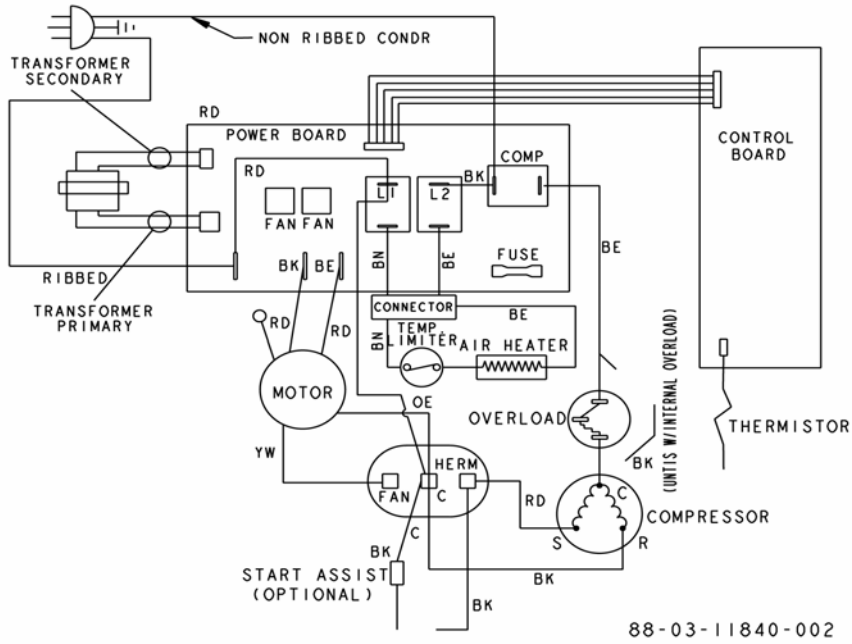

R	R	R	R	R	R	R	R	R	R	R	R	R	R	R	R	R	R	R	R	R
A	A	A	A	A	A	A	A	A	A	A	A	A	A	A	A	A	A	A	A	A
D	D	D	D	D	D	D	D	D	D	S	S	G	G	G	G	G	G	G	G	
-	-	-	-	-	-	-	-	-	-	-	-	-	-	-	-	-	-	-	-	
1	1	1	1	1	1	1	1	1	1	-	-	1	1	1	1	1	1	1	8	
2	2	2	2	2	8	8	8	8	8	1	1	2	2	8	8	8	8	8	1	
1	1	3	3	3	3	3	3	3	3	5	5	3	3	3	3	3	3	-	-	
-	-	-	-	-	-	-	-	-	-	1	1	-	-	-	-	-	-	-	5	
5	5	5	5	5	5	5	5	5	5	-	-	5	5	5	5	5	5	-	5	

ITEM	DESCRIPTION	PART NUMBER	A	B	A	B	A	B	C	D	A	B	A	B	A	B	C	D	A	B
1	DEC. FRONT ASM, COMFORT AIRE	113900730001	1	1	1	1	1	1	1	1	1	1	1	1	1	1	1	1	1	1
2	DEC FRONT DOOR	113900350001	1	1	1	1	1	1	1	1	1	1	1	1	1	1	1	1	1	1
3	FILTER	113900440001	1	1	1	1	1	1	1	1	1	1	1	1	1	1	1	1	1	1
4	FRONT NAMEPLATE, COMFORT AIRE	881606680006	1	1	1	1	1	1	1	1	1	1	1	1	1	1	1	1	1	1