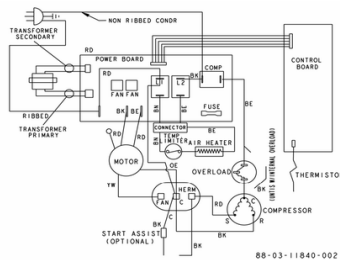

10/05

HEAT CONTROLLER, INC. JACKSON, MI 49203

[Find Your COMFORT-AIRE Air Conditioner Parts - Select From 599 Models](#)

----- Manual continues below -----