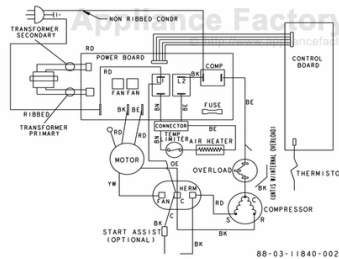

10/05

HEAT CONTROLLER, INC. JACKSON, MI 49203

[Find Your COMFORT-AIRE Air Conditioner Parts - Select From 599 Models](#)

----- Manual continues below -----