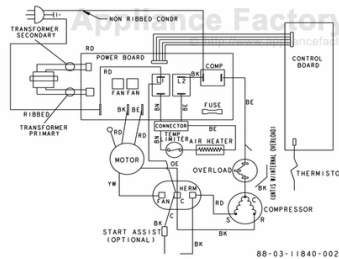

This Owner's Manual is provided and hosted by Appliance Factory Parts.

COMFORT-AIRE REG-183-5C Owner's Manual

[Shop genuine replacement parts for COMFORT-AIRE
REG-183-5C](#)

10/05

HEAT CONTROLLER, INC. JACKSON, MI 49203

[Find Your COMFORT-AIRE Air Conditioner Parts - Select From 599 Models](#)

----- Manual continues below -----

PARTS LISTS

ROOM AIR CONDITIONERS

RAD-121-5
RAD-123-5
RAD-183-5
RADS-151-5
REG-81-5
REG-183-5
REG-123-5