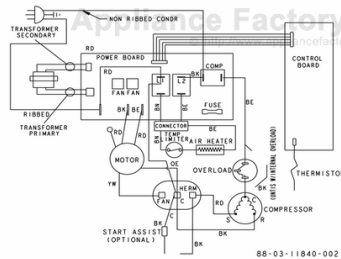

This Owner's Manual is provided and hosted by Appliance Factory Parts.

COMFORT-AIRE REG-183-5D Owner's Manual

[Shop genuine replacement parts for COMFORT-AIRE
REG-183-5D](#)

10/05

HEAT CONTROLLER, INC. JACKSON, MI 49203

[Find Your COMFORT-AIRE Air Conditioner Parts - Select From 599 Models](#)

----- Manual continues below -----

PARTS LISTS

ROOM AIR CONDITIONERS

RAD-121-5
RAD-123-5
RAD-183-5
RADS-151-5
REG-81-5
REG-183-5
REG-123-5