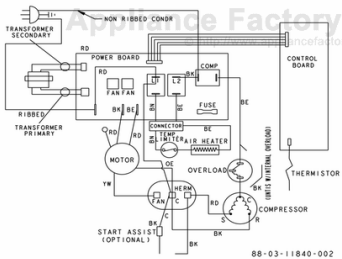

10/05

HEAT CONTROLLER, INC. JACKSON, MI 49203

[Find Your COMFORT-AIRE Air Conditioner Parts - Select From 599 Models](#)

----- Manual continues below -----