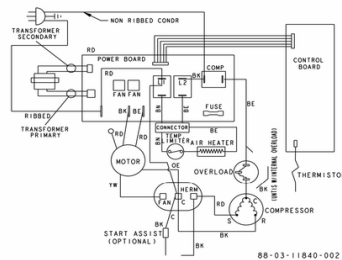

10/05

HEAT CONTROLLER, INC. JACKSON, MI 49203

[Find Your COMFORT-AIRE Air Conditioner Parts - Select From 599 Models](#)

----- Manual continues below -----