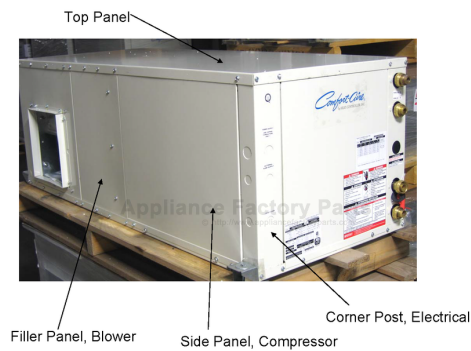

HRH Sheetmetal Parts

[Find Your COMFORT-AIRE HVAC Parts - Select From 1486 Models](#)

----- Manual continues below -----