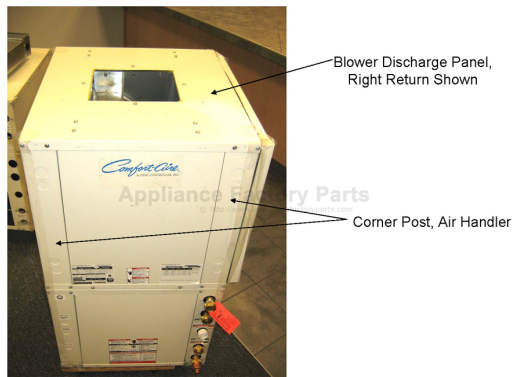

HRV Sheetmetal Parts

[Find Your COMFORT-AIRE HVAC Parts - Select From 1486 Models](#)

----- Manual continues below -----