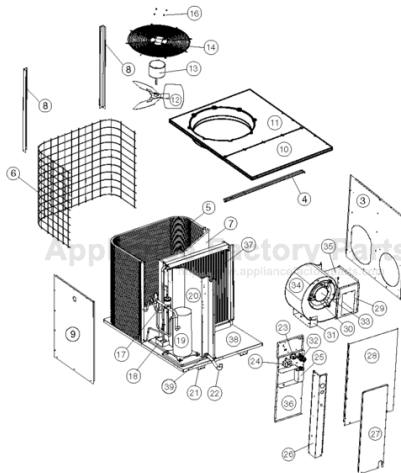

[Find Your COMFORT-AIRE Air Conditioner Parts - Select From 599 Models](#)

----- Manual continues below -----