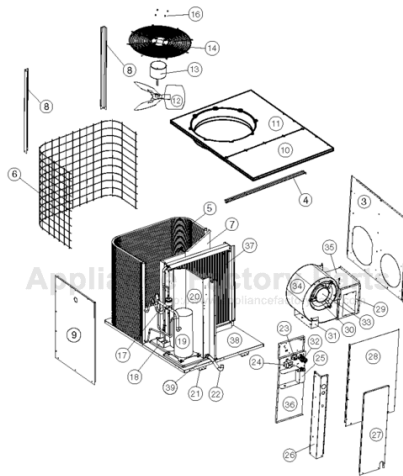

[Find Your COMFORT-AIRE Air Conditioner Parts - Select From 599 Models](#)

----- Manual continues below -----