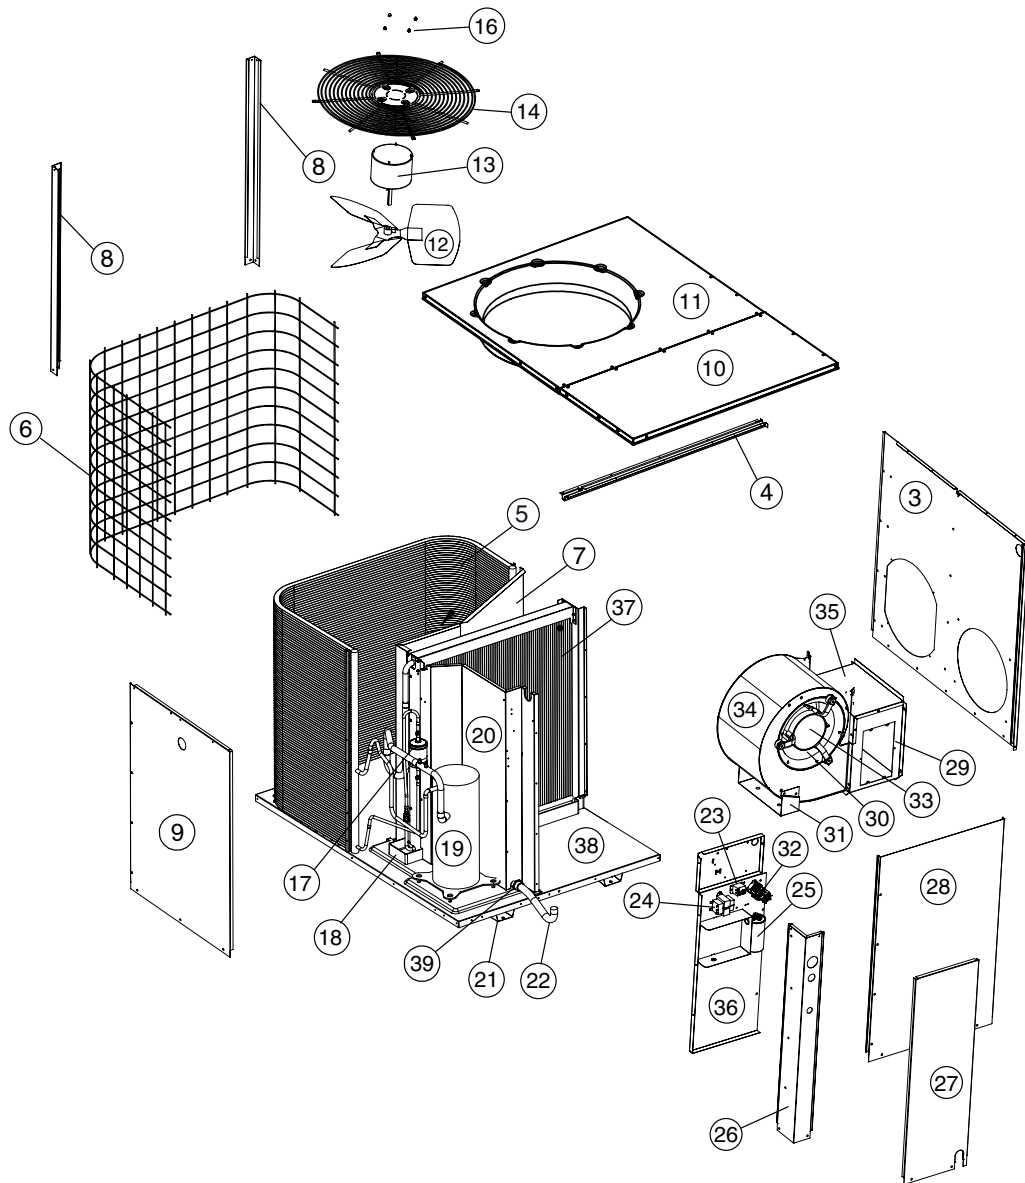

TARG Series Single Package Air Conditioner

ITEM	DESCRIPTION	TARG24001E	TARG30001E	TARG36001E	TARG42001E	TARG48001E	TARG60001E
		921439(Y)A	921440(Y)A	921441(Y)A	921442(Y)A	921443(Y)A	921444(Y)A
44	MOLDED PLUG, COMPRESSOR (NOT SHOWN)	634797	634797	634797	634660	634660	634660
45	DISTRIBUTOR ASSY (NOT SHOWN)	664758	664758	664766	664663	664778	664782
46	CORE, CHARGING PORT (NOT SHOWN)	662103	662103	662103	662103	662103	662103
47	FITTING, ACCESS (NOT SHOWN)	663812	663812	663812	663812	663812	663812
48	CAP, SERVICE PORT, BRASS (NOT SHOWN)	663818	663818	663818	663818	663818	663818
49	**PORT, HI FLOW, 3/8" (NOT SHOWN)	664329	664329	664329	664329	664329	664329
50	**CORE, PORT, HI FLOW, BRASS (NOT SHOWN)	664331	664331	664331	664331	664331	664331
51	ELBOW, 3/4" MPT (NOT SHOWN)	669184	669184	669184	669184	669184	669184
52	PAINT, TOUCH-UP, (NOT SHOWN)	903598	903598	903598	903598	903598	903598

Please specify the correct Model No., Serial No. and part number(s) when ordering parts from the nearest authorized dealer or service center.
**NOTE: This item was discontinued after 9/15/11. This is not interchangeable with Items #46 & #47.

HEAT CONTROLLER, INC.

Specifications & illustrations subject to change without notice or incurring obligations.
Jackson, MI | Printed in U.S.A. (02/13)

7095210 (NEW)