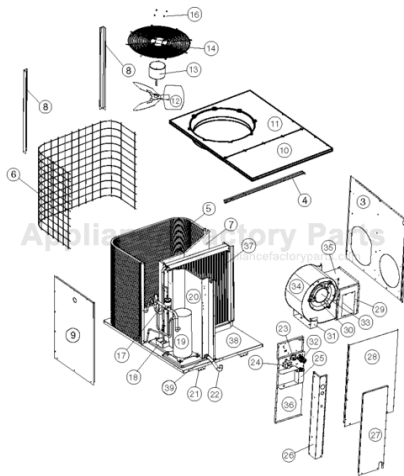

[Find Your COMFORT-AIRE Air Conditioner Parts - Select From 599 Models](#)

----- Manual continues below -----