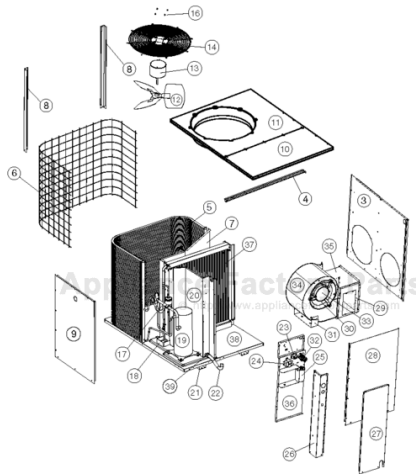

[Find Your COMFORT-AIRE Air Conditioner Parts - Select From 599 Models](#)

----- Manual continues below -----