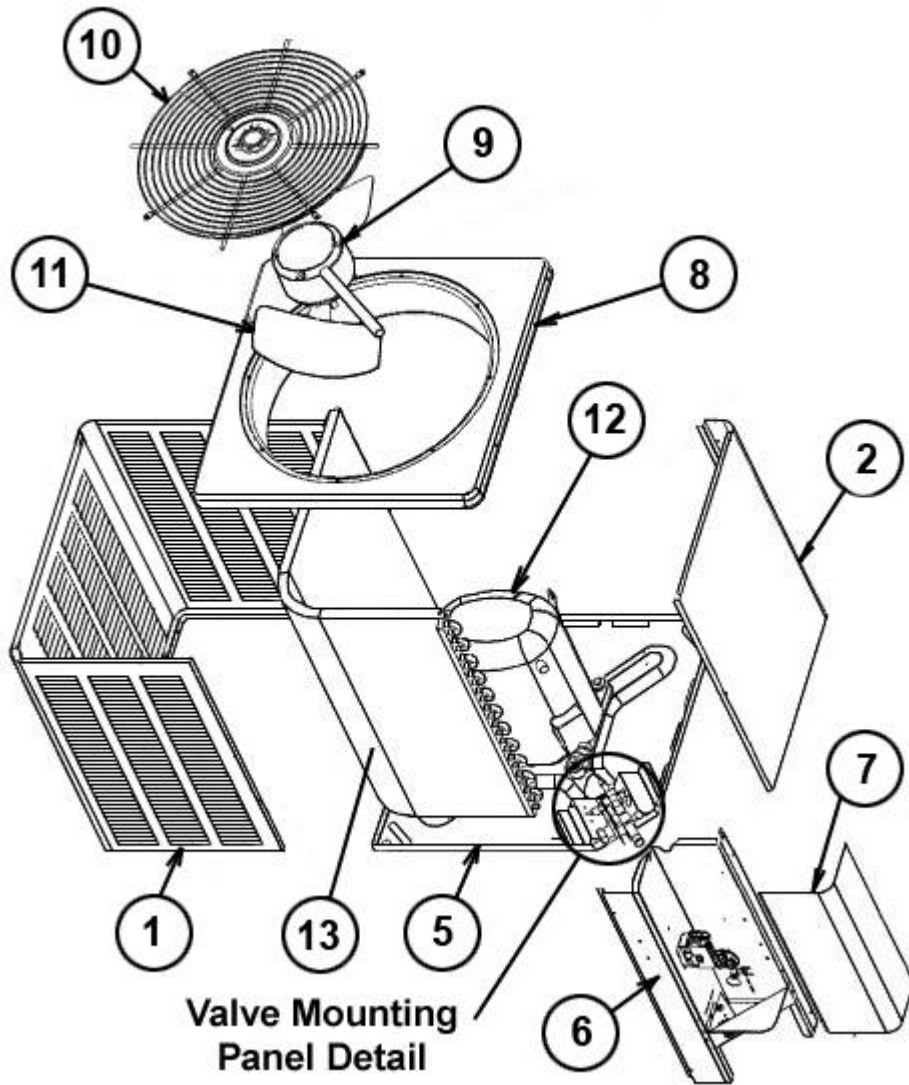

Exploded View