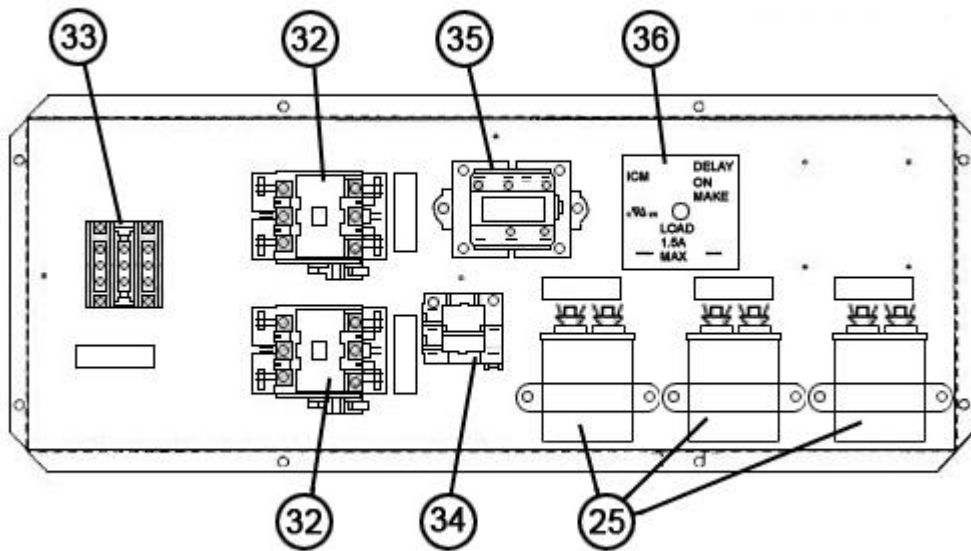

No.	Notes	MODEL COOLING CAPACITY	RSG 240 ALL					
ACCESSORY GROUP								
		Liquid Line Solenoid Valve	RXAV-CD180					
		Sight Glass	RXAG-A020					

Exploded View 06-07

Exploded View 15-20

Control Box Assembly 06-07