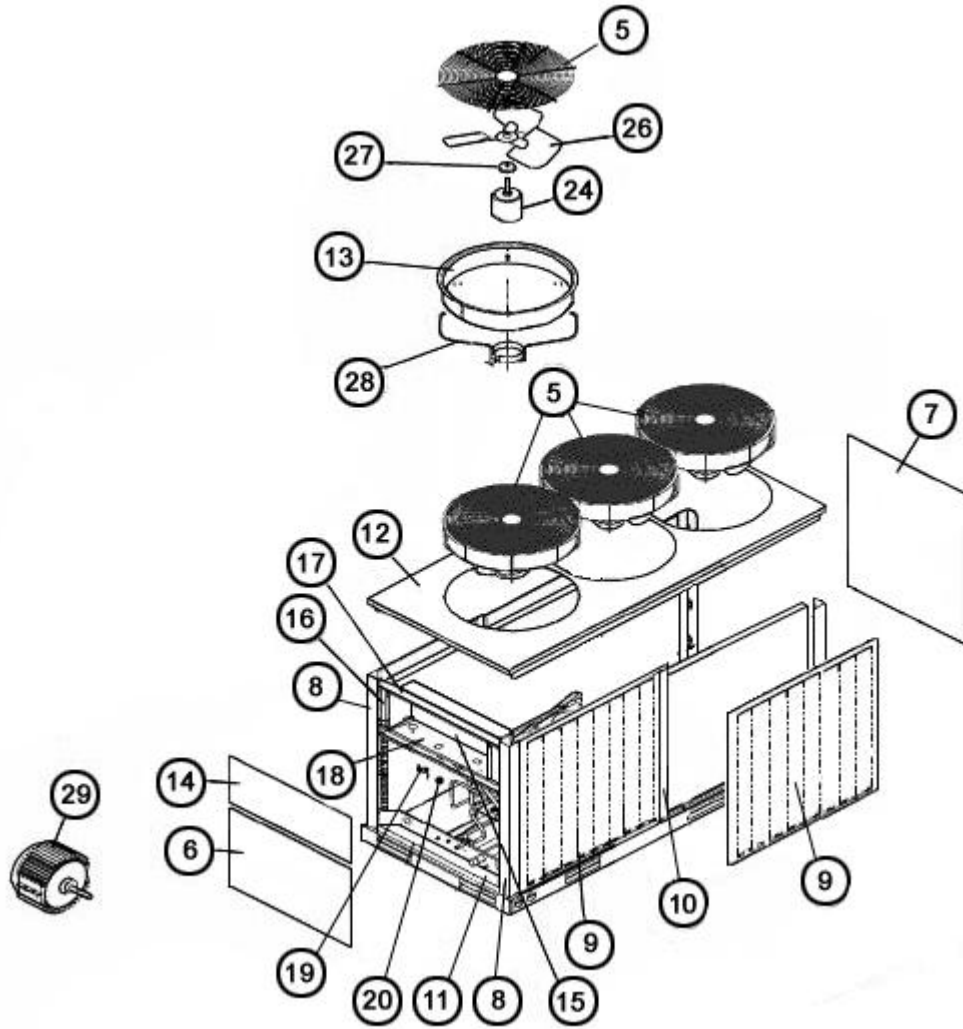

Exploded View 15-20