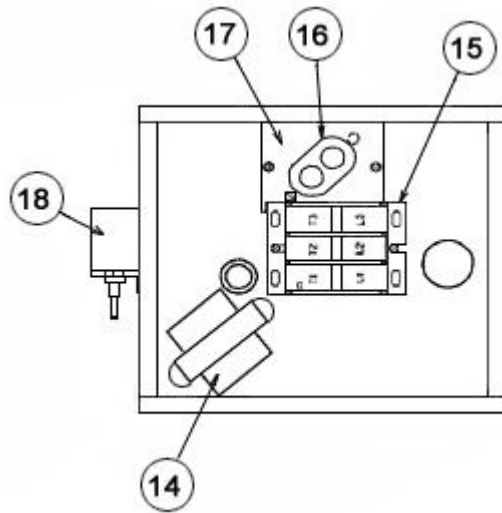

Control Box Assembly 06-07