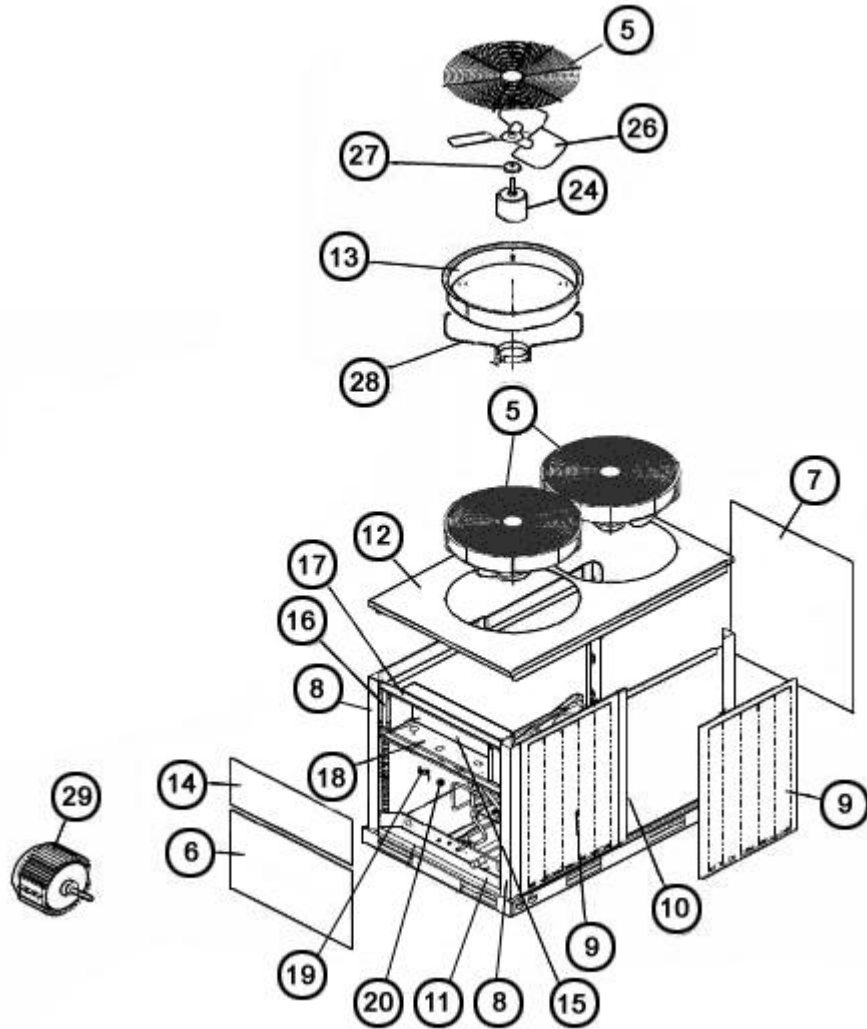

Exploded View 10-12