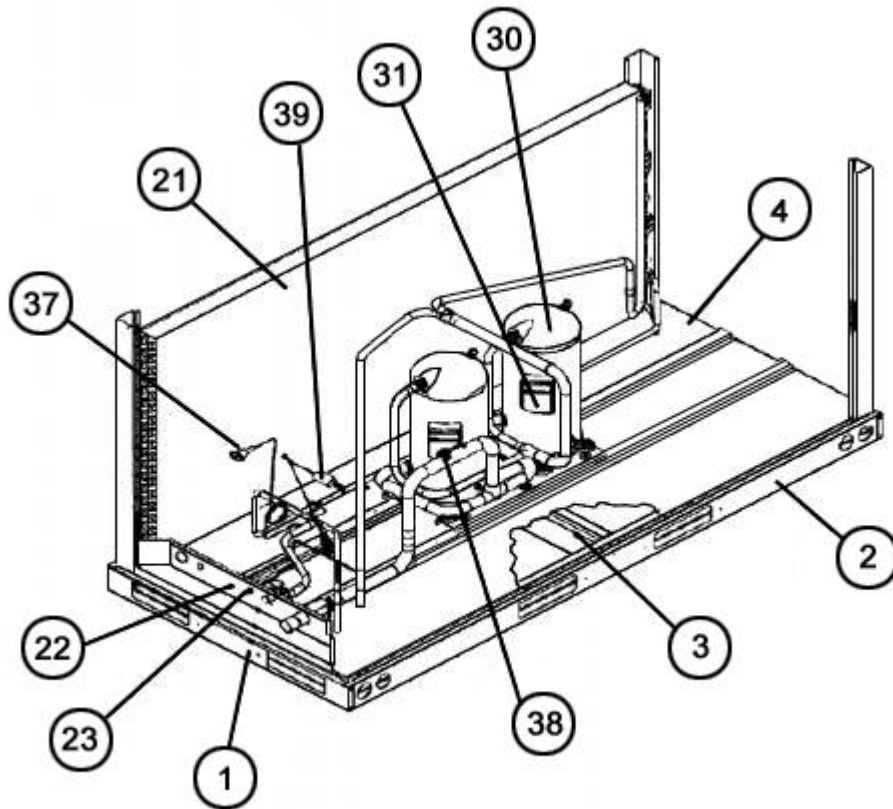

Compressor Assembly 10-20