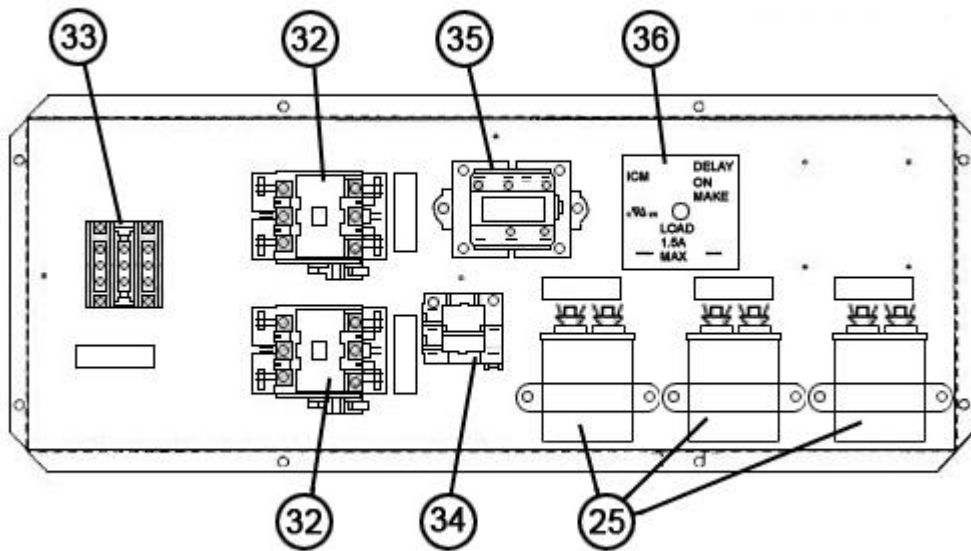

Control Box Assembly 10-20