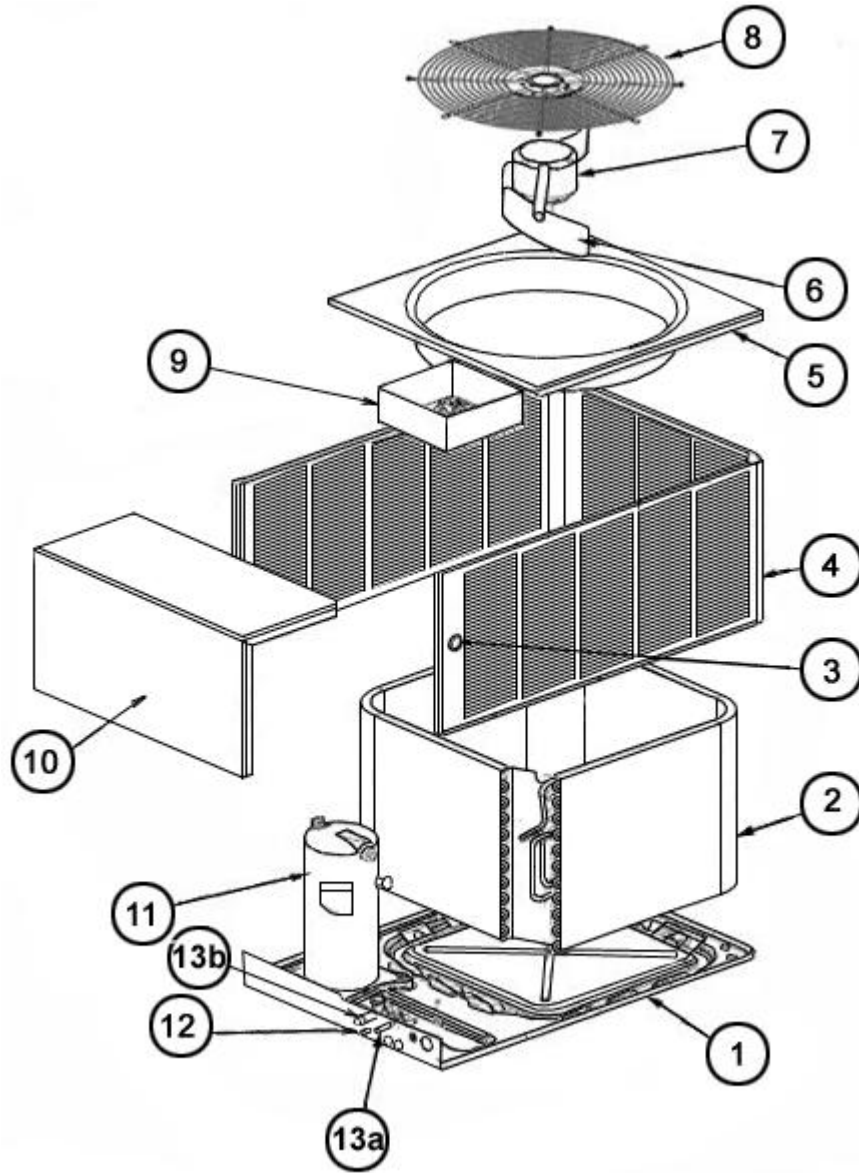

Exploded View 06-07