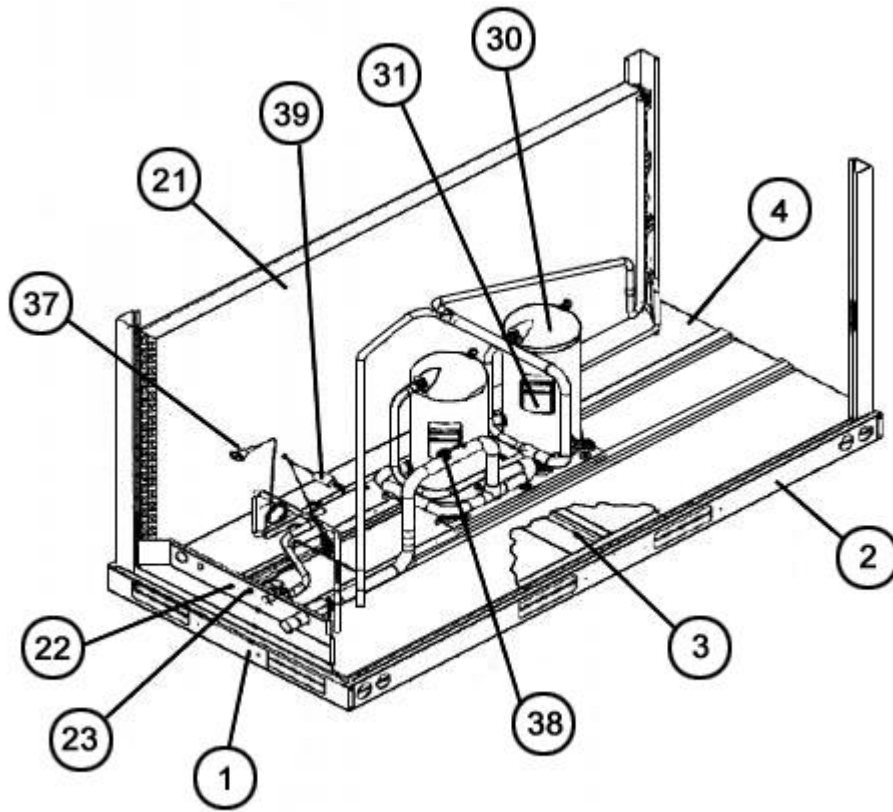

Compressor Assembly 10-20