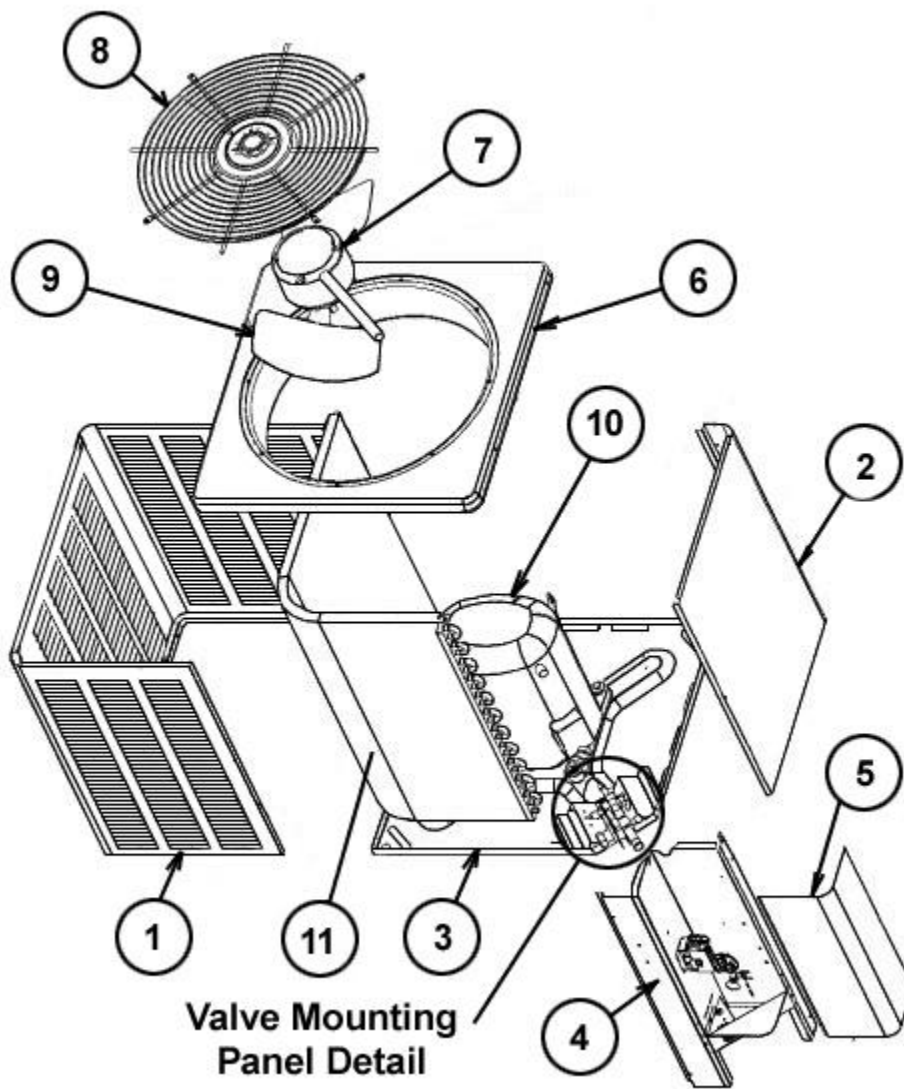

**Valve Mounting
Panel Detail**

Exploded View