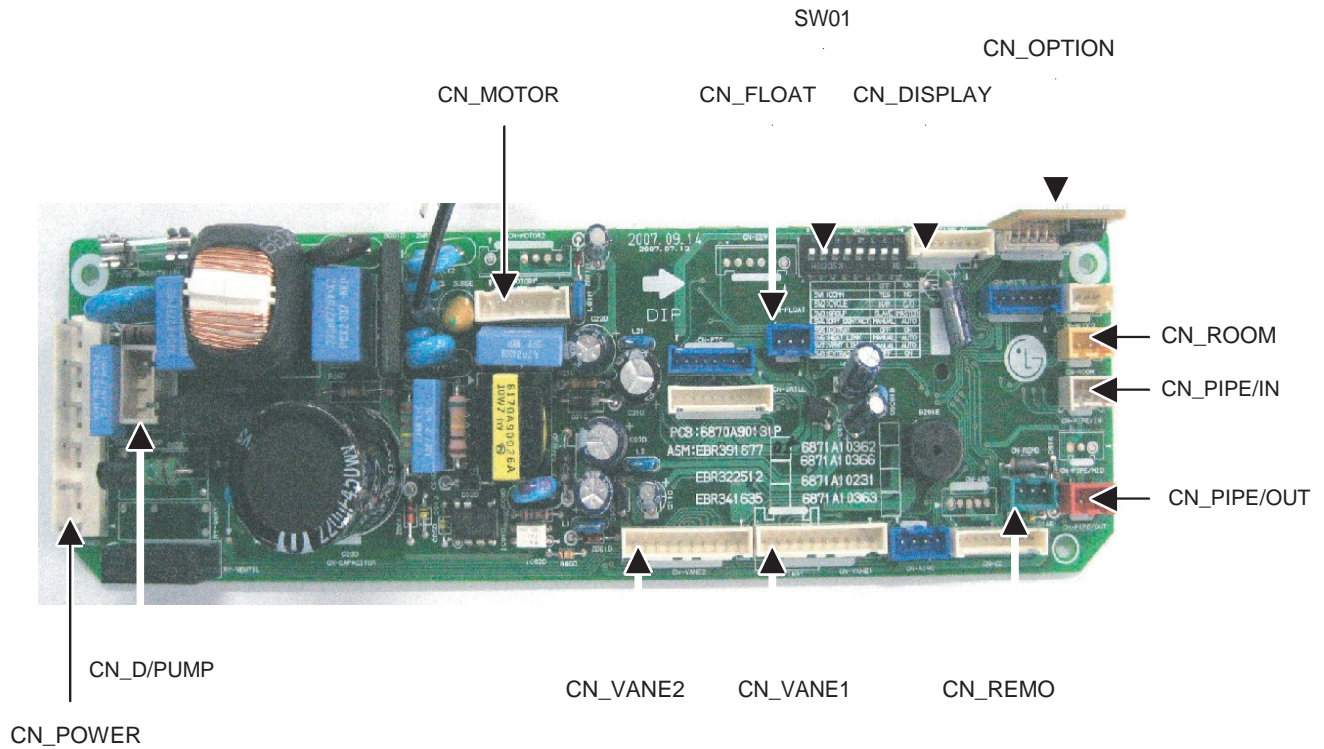

## 2. Piping Diagrams

Description	PCB Connector
Inlet Air Temperature Thermistor	CN-ROOM
Evaporator In Temperature Thermistor	CN-PIPE/IN
Evaporator Out Temperature Thermistor	CN-PIPE/OUT

### 3. Wiring Diagrams