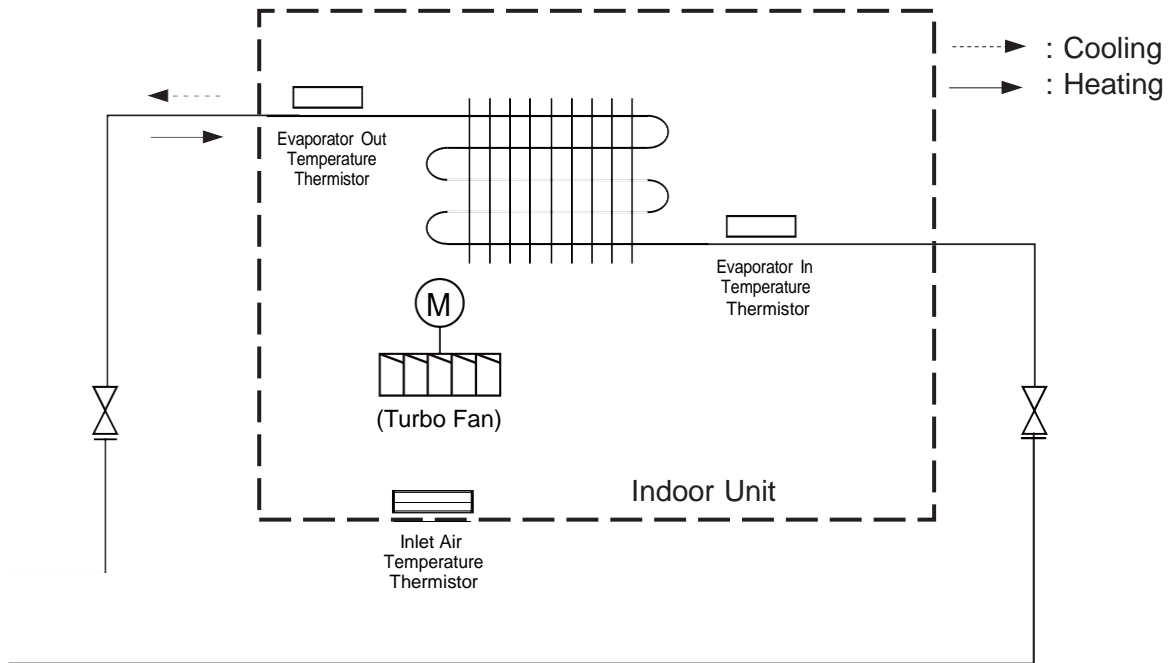

2. Wiring cable size must comply with the applicable local and national code.

3. Due to our policy of innovation some specifications may be changed without notification.

4. Sound Level Values are measured at Anechoic chamber.

## 2. Piping Diagrams

Description	PCB Connector
Inlet Air Temperature Thermistor	CN-ROOM
Evaporator In Temperature Thermistor	CN-PIPE/IN
Evaporator Out Temperature Thermistor	CN-PIPE/OUT