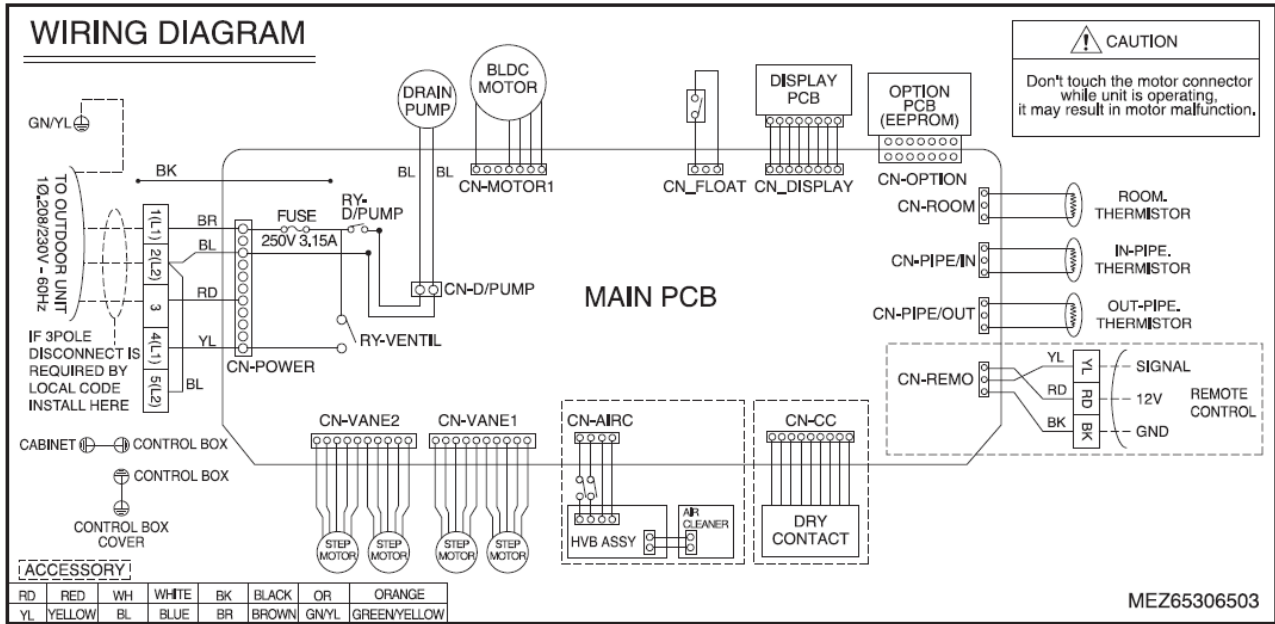

## 2. Piping Diagrams

Description	PCB Connector
Inlet Air Temperature Thermistor	CN-ROOM
Evaporator In Temperature Thermistor	CN-PIPE/IN
Evaporator Out Temperature Thermistor	CN-PIPE/OUT

### 3. Wiring Diagrams