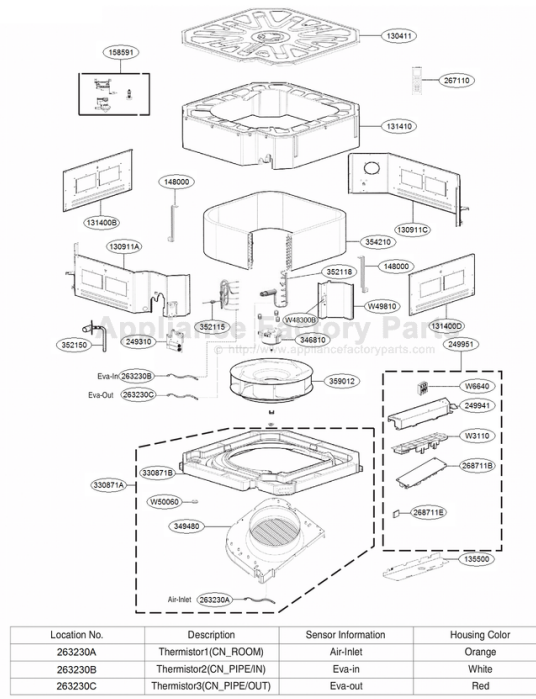

[Find Your FRIEDRICH Air Cleaner Parts - Select From 41 Models](#)

----- Manual continues below part list -----