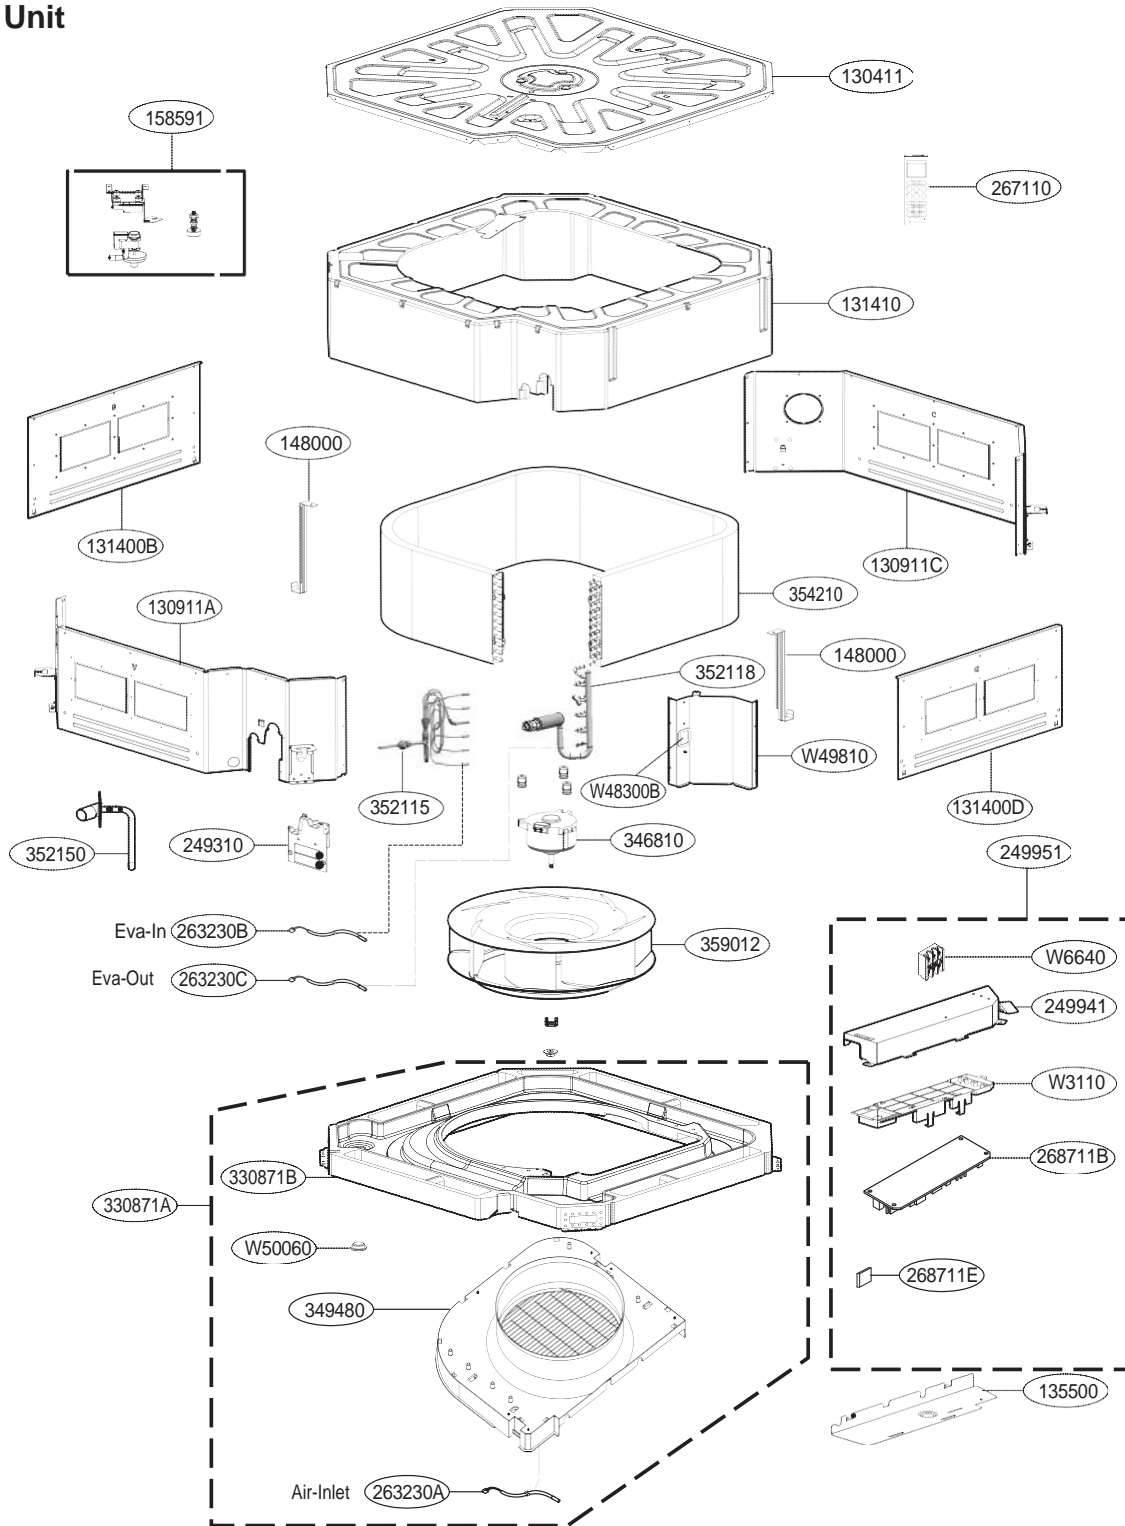

4. Exploded View

Indoor Unit

Location No.	Description	Sensor Information	Housing Color
263230A	Thermistor1(CN_ROOM)	Air-Inlet	Orange
263230B	Thermistor2(CN_PIPE/IN)	Eva-in	White
263230C	Thermistor3(CN_PIPE/OUT)	Eva-out	Red