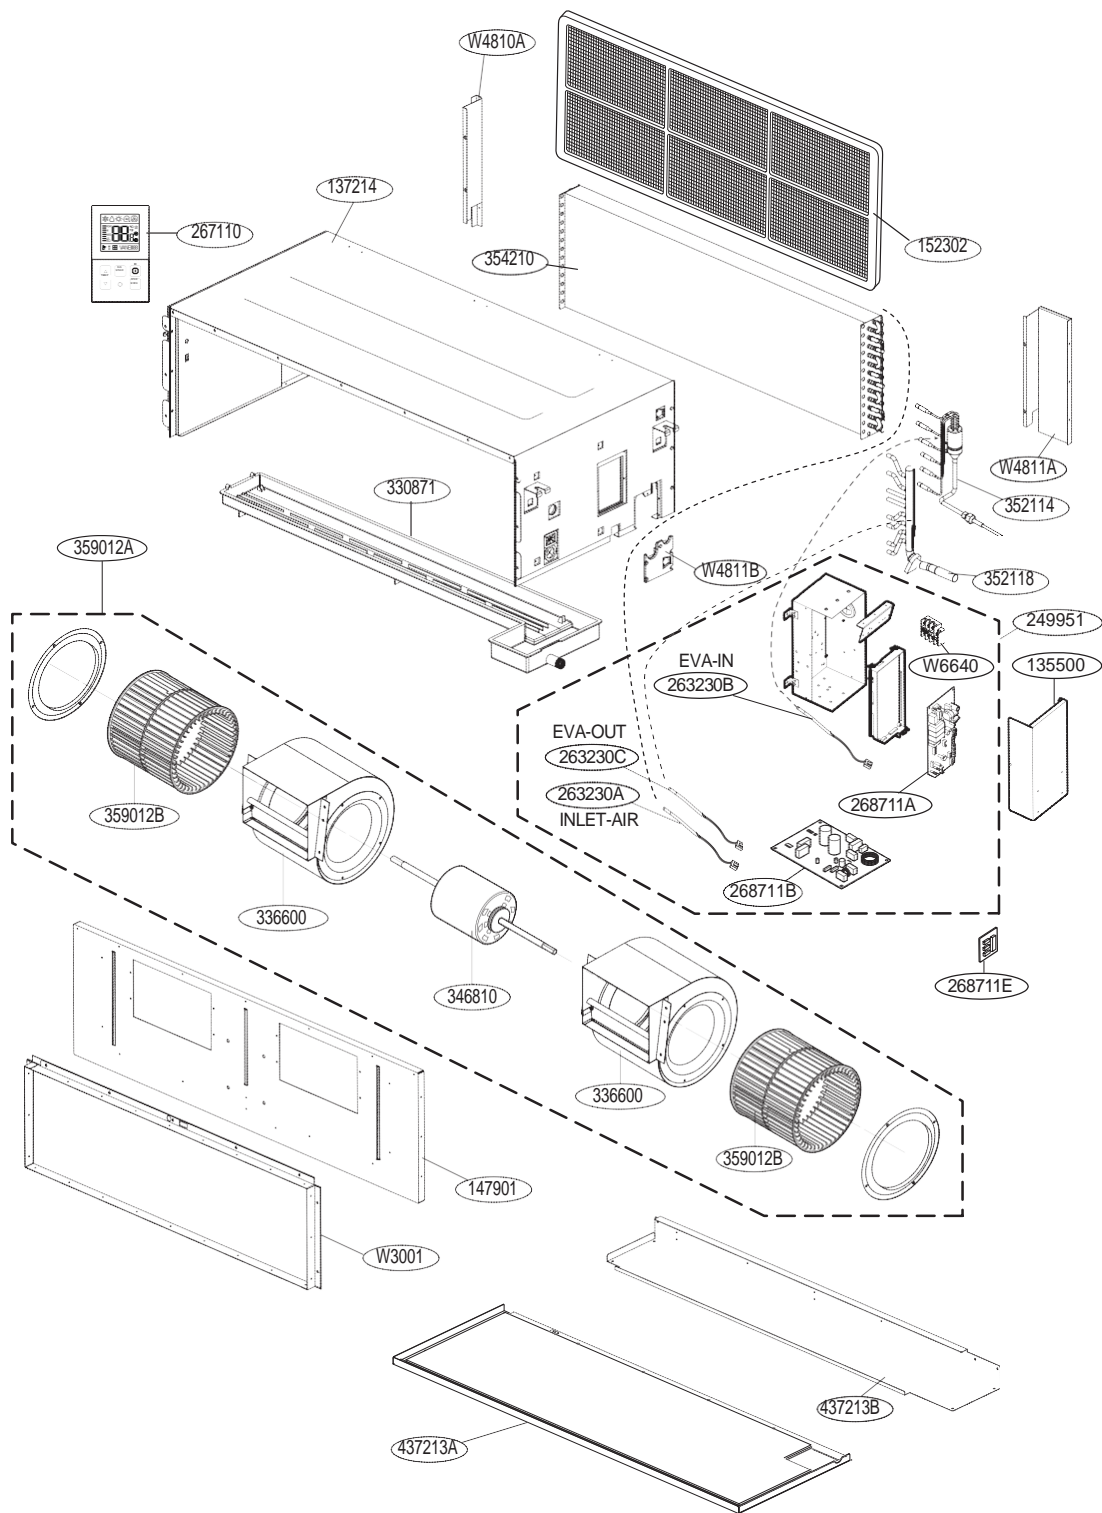

Location No.	Description	Sensor Information	Housing Color
263230A	Thermistor1(CN_ROOM)	Air-Inlet	Orange
263230B	Thermistor2(CN_PIPE/IN)	Eva-in	White
263230C	Thermistor3(CN_PIPE/OUT)	Eva-out	Red