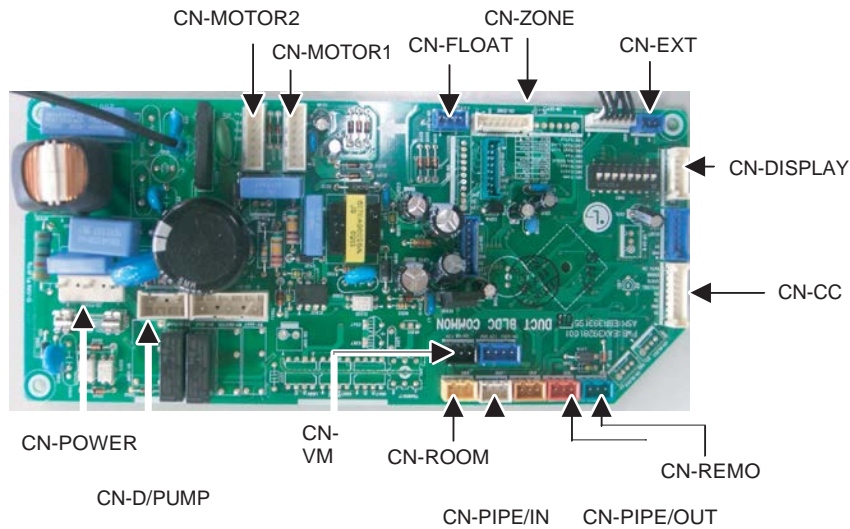

3. Wiring Diagrams