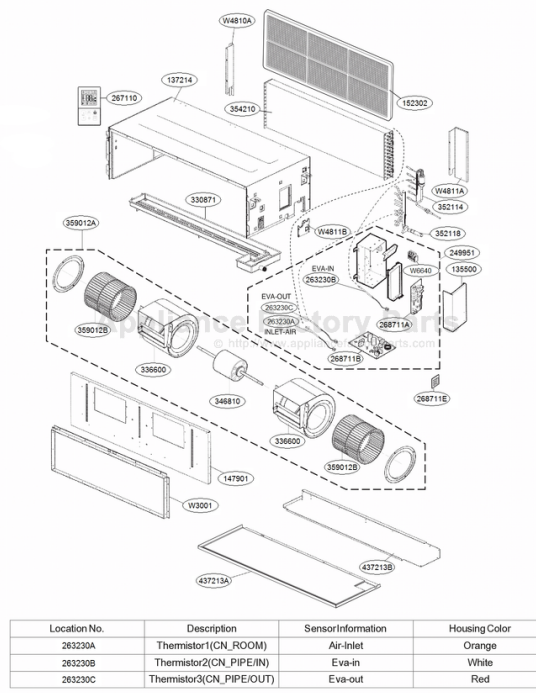

# FRIEDRICH MD36Y3J Owner's Manual

[Shop genuine replacement parts for FRIEDRICH MD36Y3J](#)

[Find Your FRIEDRICH Air Cleaner Parts - Select From 41 Models](#)

----- Manual continues below -----

**FRIEDRICH**