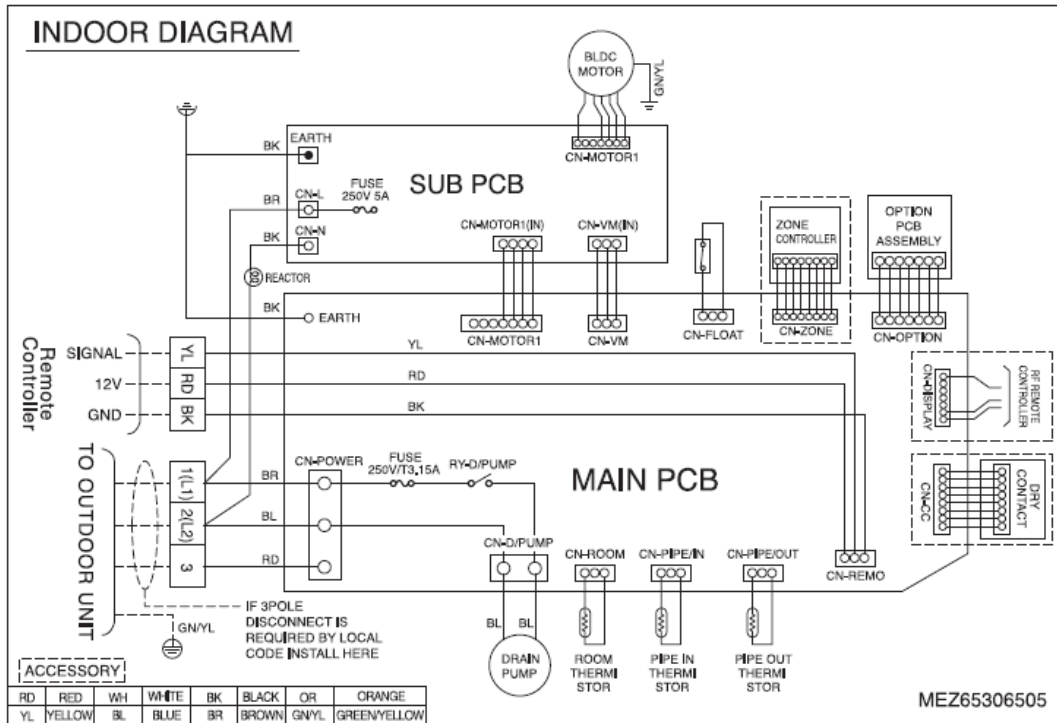

3. Wiring Diagrams