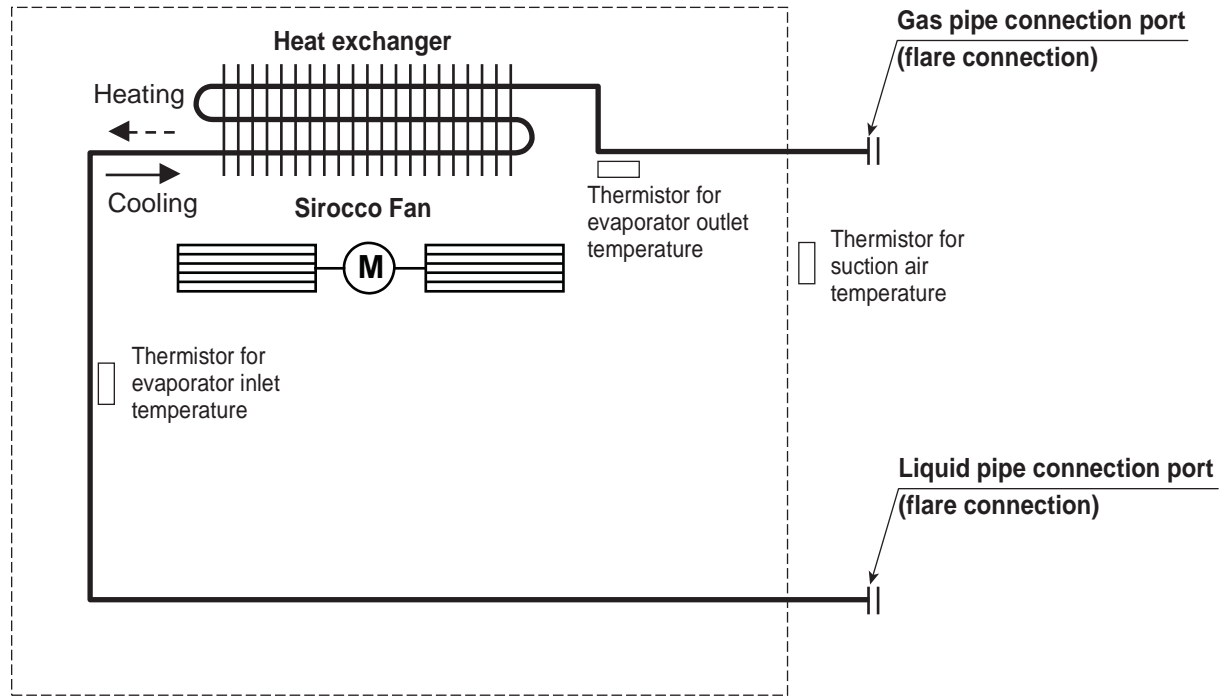

2. Piping Diagrams

Description	PCB Connector
Thermistor for suction air temperature	CN-ROOM
Thermistor for evaporator inlet temperature	CN-PIPE / IN
Thermistor for evaporator outlet temperature	CN-PIPE / OUT

▪ Refrigerant pipe connection port diameters

Model	Gas	Liquid
MD36Y3J	Ø15.88(5/8)	Ø9.52(3/8)