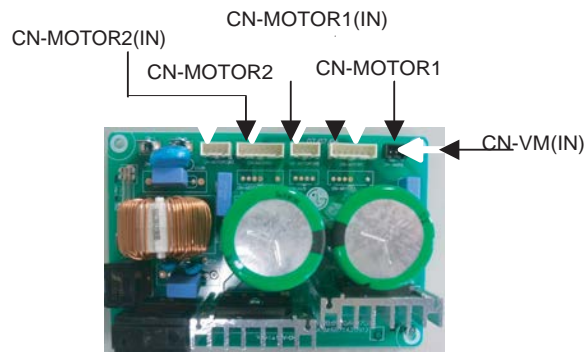

3. Wiring Diagrams