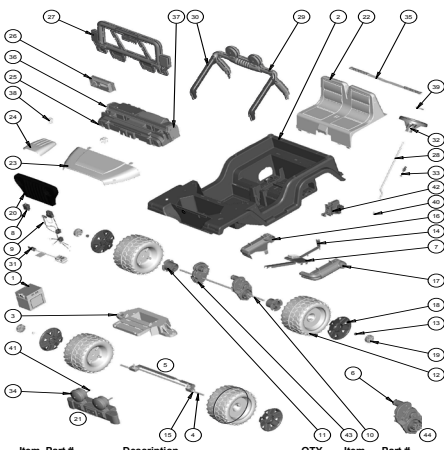

Y8638 Hot Wheels Jeep Advanced Series	
Age Range:	3 and up
Weight Limit:	130 Lbs.
Surfaces:	Grass/Asphalt/Hard Surfaces
Speed:	2.5 MPH For/Rev 5.0 For
Intro:	2011
Colors:	Blue Body/Black Wheels
Suggested Retail:	$269.99
Box Dimensions:	18.375" x 33.375" x 44.75"
Warranty:	One Year Vehicle Six Months Battery

Item	Part #	Description	QTY	Item	Part #	Description	QTY
1	00801-1869	12 Volt Battery	1	29	B7659-2219	Rollbar	1
2	N/A	Body	1	30	B7659-2379	Rollbar Support	2
3	N/A	Front Module	1	31	00801-1778	12 Volt Charger w/Probe	1
4	B7659-4519	Front Axle	2	32	W9418-2379	Steering Wheel for Jeep	1
5	B7659-9419D	Steering Linkage	1	33	W9418-9369	Key for Jeep	1
6	00968-2717	# 7R Motor Pinion	2	34	W9418-2169	KC Light Cover for Jeep	4
7	74020-9839	Footboard Assembly	1	35	74440-5349	Seatbelt Lap Style (black)	1
8	00801-2038	Footswitch - (plunger type)	1	36	W9418-2249	End Cap Right	1
9	02380-9798D	Main Harness	1	37	W9418-2279	End Cap Left for Jeep	1
10	L7820-4529	Rear Axle (new) for Jeep	1	38	W9418-9559	Hoodlatch for Jeep	2
11	74460-2249	Wheel Driver 10 RIB	2	39	W9418-2729	Steering Wheel Button for Jeep	1
12	B7659-2459	Wheel (black)	4	40	00801-1620	Steering Column Cap (Fastener .354)	1
13	0801-0226	Cap Nut .437 - Black	6	41	H3427-2529	Spacer	2
14	N/A	Channel Cover	4	42	74310-9239	Shifter Assembly	1
15	74550-2689	7/16 Round/Axle Bushing (black)	2	43	00968-2820	# 7R Gearbox	2
16	W9418-6049	Side Pipe Right for Jeep	1	44	00968-2921	# 7R Motor Gearbox Assembly	2
17	W9418-6059	Side Pipe Left for Jeep	1				
18	W9418-6469	Hubcap for Jeep	4				
19	W9418-6679	Hubcap Center for Jeep	4				
20	W9418-2949	Grill for Jeep	1				
21	W9418-9189	Front Bumper for Jeep	1				
22	N/A	Seat	1				
23	W9418-9359	Hood for Jeep	1				
24	3900-1075	Hood Scoop for Jeep	1				
25	W9418-9029	Dash Assembly w/Soundbox for Jeep	1				
26	W9418-9659	Soundbox for Jeep	1				
27	N/A	Windshield	1				
28	H4603-4409	Steering Column	1