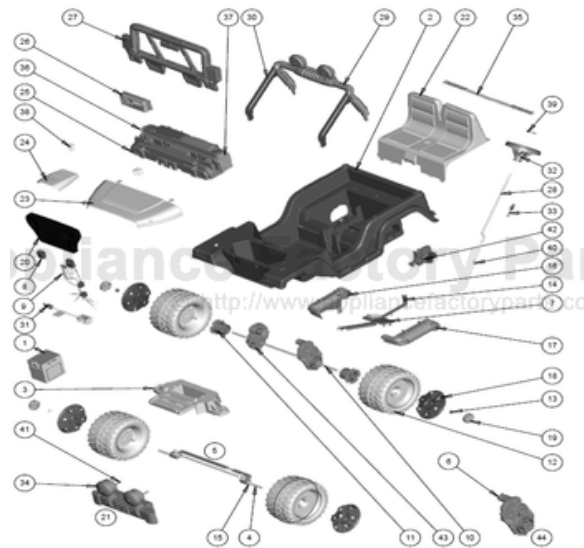

[Find Your FISHER PRICE Ride On Parts - Select From 999 Models](#)

----- Manual continues below -----

Y8638 Hot Wheels Jeep Advanced Series	
Age Range:	3 and up
Weight Limit:	130 Lbs.
Surfaces:	Grass/Asphalt/Hard Surfaces
Speed:	2.5 MPH For/Rev 5.0 For
Intro:	2011
Colors:	Blue Body/Black Wheels
Suggested Retail:	\$269.99
Box Dimensions:	18.375" x 33.375" x 44.75"
Warranty:	One Year Vehicle Six Months Battery