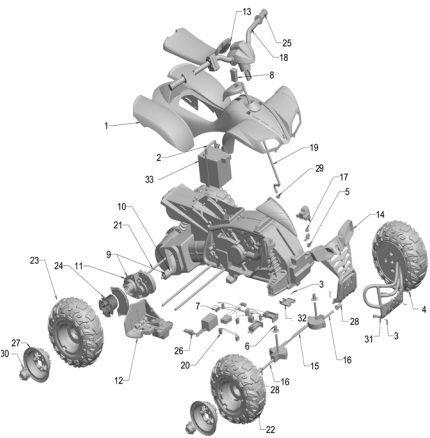

----- Manual continues below -----

X6641 Kawasaki KFX PW Advanced	
Age Range:	3 years and up
Weight Limit:	65 lbs
Surfaces:	Hard and Grass Surfaces
Speed:	3 MPH Forward/Reverse 6 MPH Forward
Colors:	Green w/ Black handle and seat
Intro:	2013
Suggested Retail:	\$231.21
Box Dimensions:	19.63"X25.13"X40.75"
Warranty:	One Year Vehicle Six Months Battery