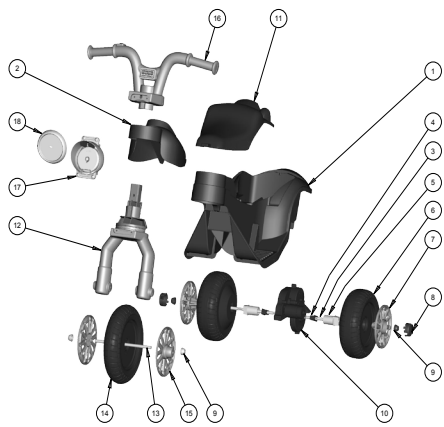

# FISHER PRICE X6222 Owner's Manual

[Shop genuine replacement parts for FISHER PRICE  
X6222](#)

[Find Your FISHER PRICE Ride On Parts - Select From 999 Models](#)

----- Manual continues below -----

X6222 Lil Harley Toddler Series	
Age Range:	12-36 Months
Weight Limit:	40 Lbs.
Surfaces:	Grass and Hard Surfaces
Speed:	2 MPH Forward
Colors:	Red Body/Black Wheels
Intro:	2013
Suggested Retail:	\$84.90
Box Dimensions:	26.375" x 11.5" x 16.875
Warranty:	One Year Vehicle Six Months Battery

Item	Part #	Description	QTY	Part #	Description	QTY
1	N/A	Body				
2	N/A	Gas Tank				
3	X6222-47529	Rear Axle for Lil Harley	1	<u>X6222-9699</u>	<u>Main Harness for Lil Harley</u>	1
4	N/A	Rectangular Bushing (no ext.)		<u>X6222-9799</u>	<u>Handlebar Harness for Lil Harley</u>	1
5	V4100-2809	Wheel Bushing - Long	2	<u>00968-3700</u>	<u># 10 Motor Pinion Assm.</u>	1
6	X6222-2619	Rear Wheel for Lil Harley	2	<u>00968-3800</u>	<u>#10 Gearbox Assm.</u>	1
7	3900-2054	Rear Hub for Lil Harley	2	<u>00801-1520</u>	<u>Switch Signalux - 2 prong</u>	1
8	T3639-2509	Center Hubcap	2	3900-2157	Parts Bag for Lil Harley	1
9	0801-0604	354 Black Retainer/Cap Nut.	6	X6222-9269	Hardware Bag for Lil Harley	1
10	<u>00968-3900</u>	<u>#10 Motor Gearbox Assm.</u>	1	X6222-0310	Label Sheet for Lil Harley	1
11	X6222-6359	Seat for Lil Harley	1	X6222-0720	Manual for Lil Harley	1
12	X6222-2156	Fork for Lil Harley	1	00801-1457	4 Amp internal fuse battery	1
13	X6222-4519	Front Axle for Lil Harley	1	00801-1781	Charger 4amp fused - 6volt	1
14	X6222-2659	Front Wheel for Lil Harley	1			
15	3900-2053	Front Hub for Lil Harley	2			
16	X6222-9329	Handlebar Assembly for Lil Harley	1			
17	3900-2155	Headlight w/Cover	1			
18	3900-2155	*See Part #17				

Bold and underlined parts are to be purchased and installed by Service Centers only. These items may not be sold directly to consumers by Service Centers or Fisher-Price.