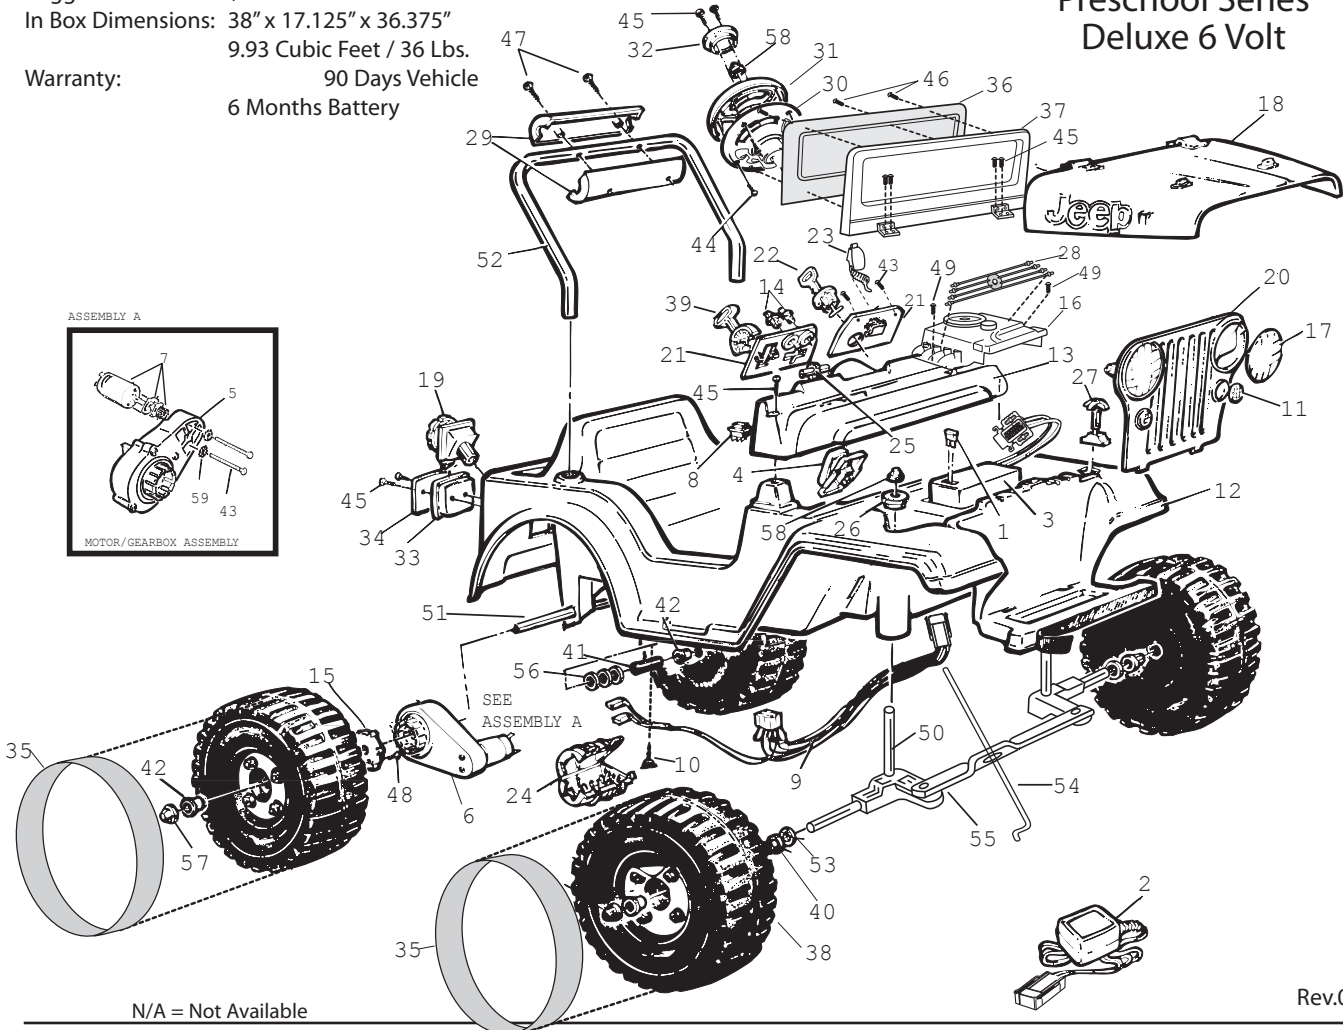

Age Range: 1-1/2 to 4 Yrs.
Weight Limit: 50 Lbs.
Surfaces: Hard
Speed: 2.5 MPH Forward & Reverse
Colors: Hot Pink Body
Intro: 12-14-98
Suggested Retail: $139.99
In Box Dimensions: 38" x 17.125" x 36.375"
9.93 Cubic Feet / 36 Lbs.
Warranty: 90 Days Vehicle
6 Months Battery

74350-9993 Barbie® Splash

Preschool Series
Deluxe 6 Volt

N/A = Not Available

Rev.07/09/03

Item No.	Description	Part No.	Qty.	Item No.	Description	Part No.	Qty.	Item No.	Description	Part No.	Qty.				
Working / Electrical Parts															
1	25 Amp Fuse	0801-0151	1	25	Radio Dial	74771-2719	2	50	Front Axle	73241-4509	2				
2	6 Volt Charger	00801-0975	1	26	Front Post Bushing	74770-2669	2	51	Rear Axle	76135-4509	1				
3	6 Volt Battery	00801-1234	1	27	Hoodlatch Assy.	74350-9039	2	52	Sports Bar	74760-4219	1				
4	Footboard Assembly	74780-9159	1	28	Spark Plug Wire Set	74765-2129	1	53	5/16" Washer	0801-0253	2				
5	3A Gearbox w/Insert	74580-9269	1	29	Sports Bar Cover Set	74350-9179	1	54	Steering Column	74780-4239	1				
6	Motor Gearbox Assm	74780-950Z	1	30	Steering Wheel Base	74350-2739	1	55	Steering Linkage	76181-4229	1				
7	Motor w/Pinion	74590-9539	1	31	Steering Wheel Cover	74350-2719	1	56	7/16" Washer N/A	0801-0195	3				
8	Control Switch	00801-0885	1	32	Steering Wheel Cap	74350-2729	1	57	.437 Cap Nut (White)	0801-0227	2				
9	Wiring Harness	74780-9799	1	33	Tail Light Housing	76960-2659	1	58	.354 Cap Nut (White)	0801-0548	4				
Plastic Parts / Other															
10	Harness Fastener N/A	0801-0311	1	34	Tail Light Lens Set	73233-2279	1	59	Star Washer N/A	0801-0330	2				
11	Turn Signal Lens	74770-2349	2	35	Traction Band Set	74760-2249	1	Parts Not Shown							
12	Body (N/A)	74780-2309	1	36	Windshield	74780-2349	1	Large Parts Bag N/A	74350-9249	1					
13	Dash	74780-2329	1	37	Windshield Frame	74780-2339	1	Small Parts Bag	74350-9259	1					
14	Dash / Radio Knob	74550-2719	2	38	Wheel	74760-2459	4	Hardware Bag N/A	74350-9259A	1					
15	Driver	73233-2239	1	39	Shifter	74550-2229	1	Literature Bag N/A	74350-9019	1					
16	False Motor	74780-2379	1	Hardware / Metal Parts											
17	Headlight Lens	74547-2279	2	40	Round (wheel) Bushing	74770-2539	4	Owner's Manual N/A	74350-0920	1					
18	Hood	74780-2119	1	41	Rear Axle Spacer N/A	76136-4419	1	Main Decal Sheet	74350-0310	1					
19	Gas Cap N/A	74350-9059	1	42	Axle Bushing	74550-2689	3	Glittery Decals	74350-0330	1					
20	Grille	74350-2149	1	43	Motor Bolts	0801-0269	2	Dash Decals	74350-0320	1					
21	Dash Panel Set (incl both sides)	74780-2699	1	44	#6 x 1/2" Screw	0801-0222	11	Footswitch	00801-1761	1					
22	Key Assembly	78490-9369	1	45	#8 x 1" Screw (Black)	0801-0224	12								
23	Microphone N/A	74780-9489	1	46	#8 x 1/2" Screw	0801-0202	5								
24	Motor Cover	74750-2359	1	47	#6 x 1-1/2" Screw	0801-0221	2								
				48	#10 x 1/2" Screw	0801-0255	1								
				49	#8 x 18 x 1" Fastener N/A	0801-0273	2								

Bold and Underlined parts are to be purchased and installed by Service Centers only. These items may not be sold directly to consumers by Service Centers or Fisher-Price.